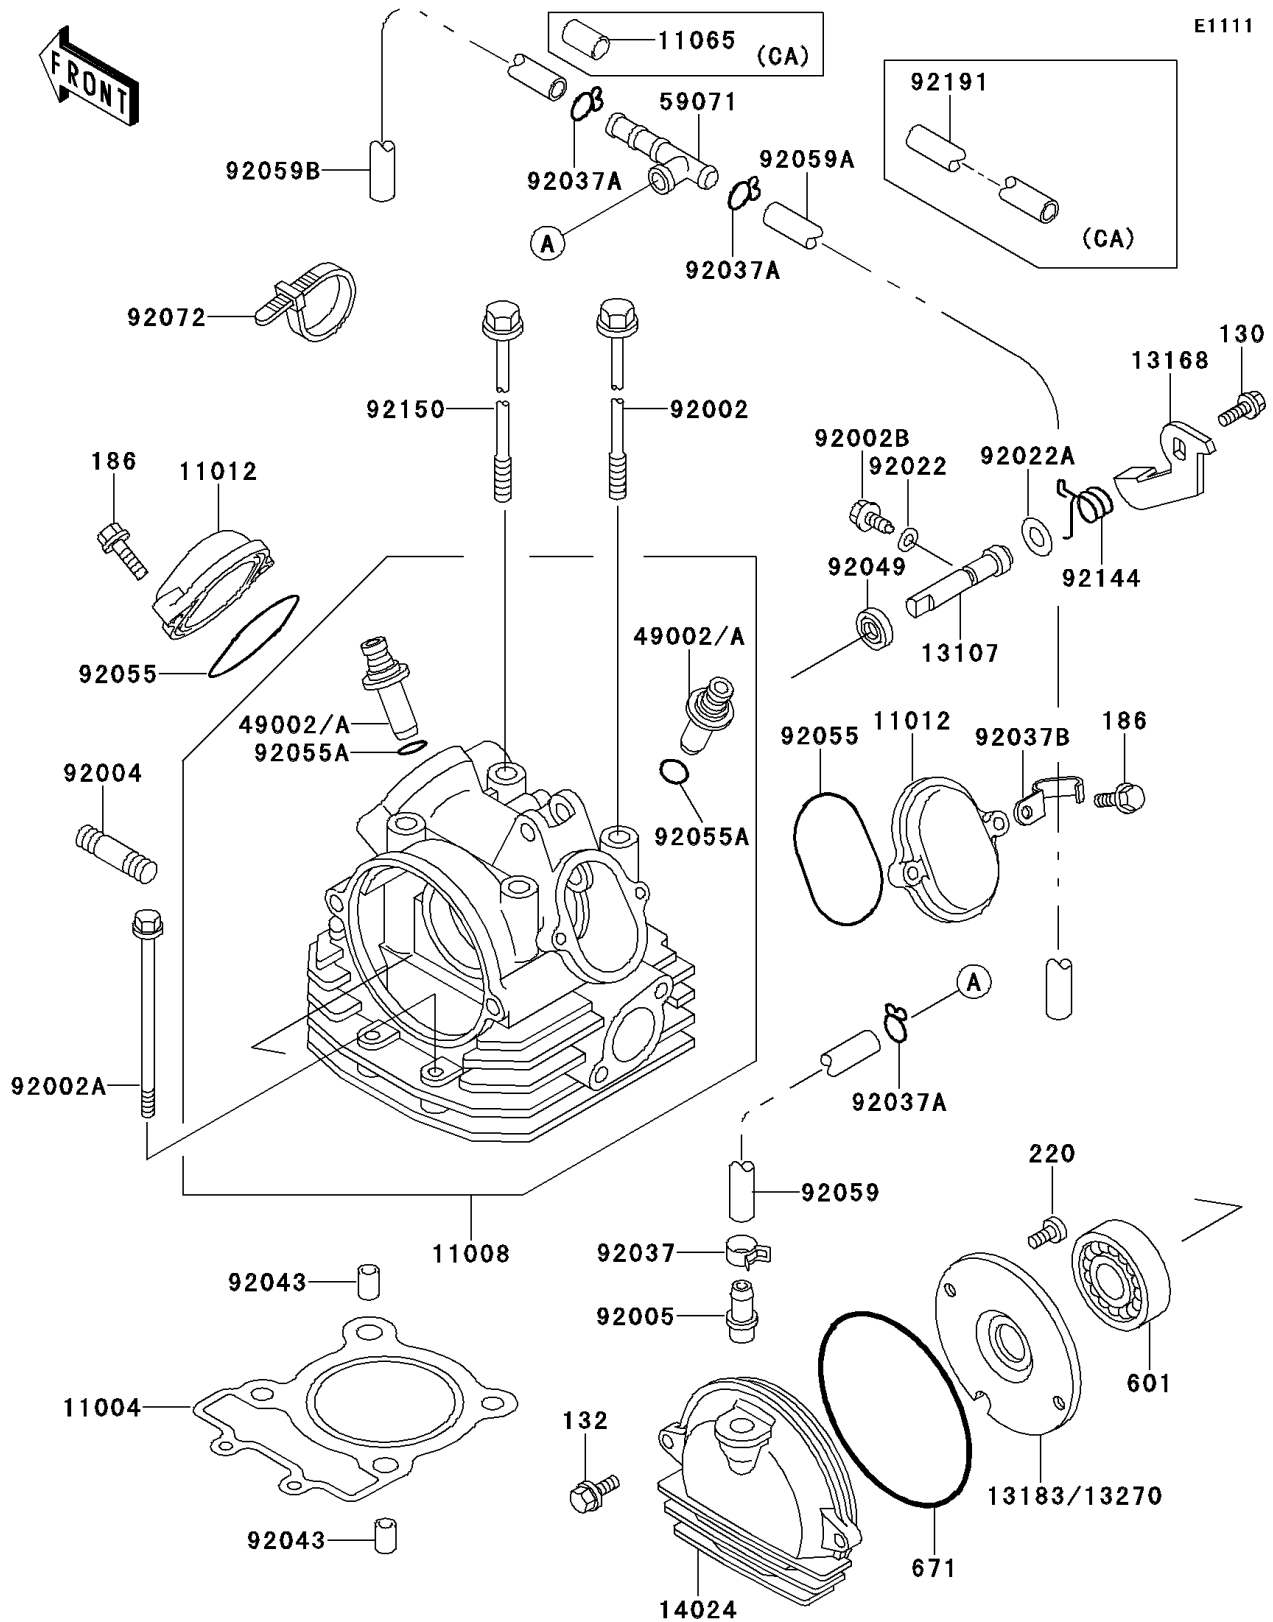

1998 Bayou 220

PARTS DIAGRAM

Cylinder Head

Kawasaki

Let the Good Times Roll®

1998 Bayou 220

PARTS LIST

Cylinder Head

ITEM NAME

PART NUMBER

QUANTITY
