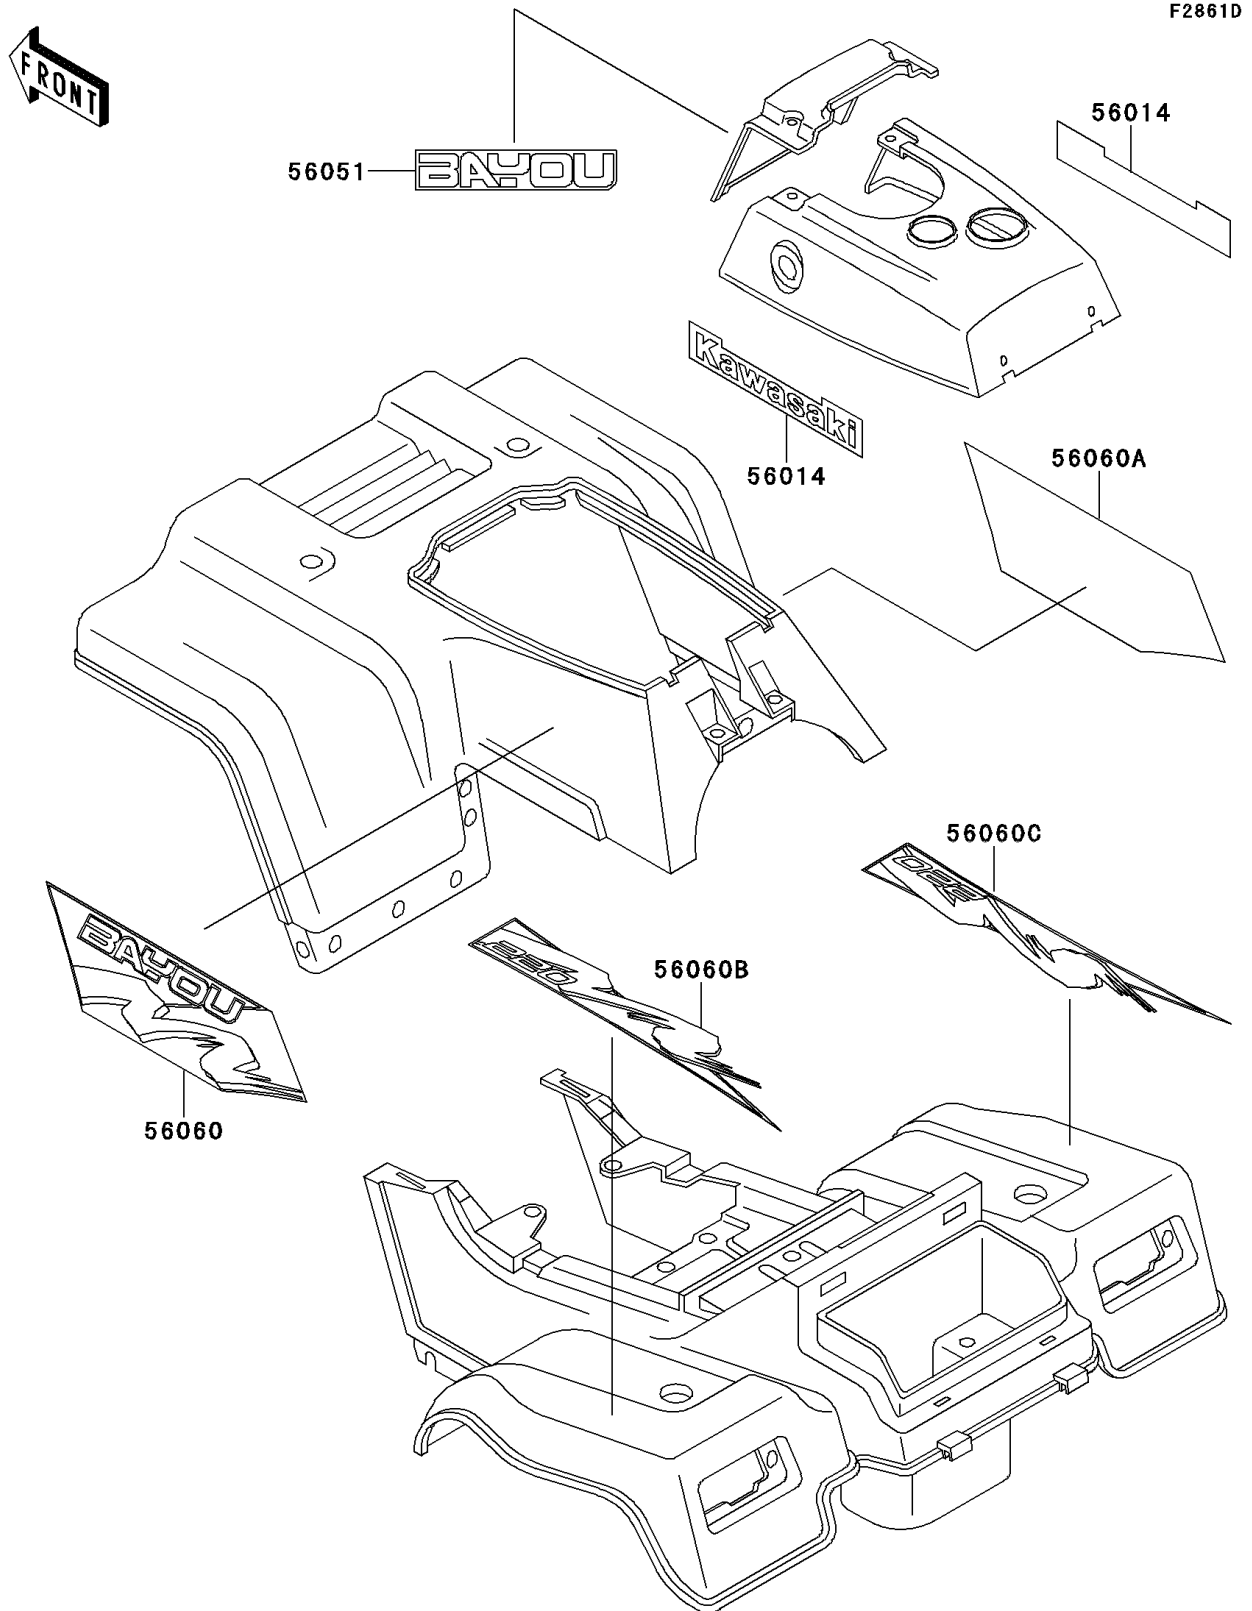

1994 Bayou 220

PARTS DIAGRAM

Decals(Gray)(KLF220-A7)

1994 Bayou 220

PARTS LIST

Decals(Gray)(KLF220-A7)

ITEM NAME

PART NUMBER

QUANTITY
