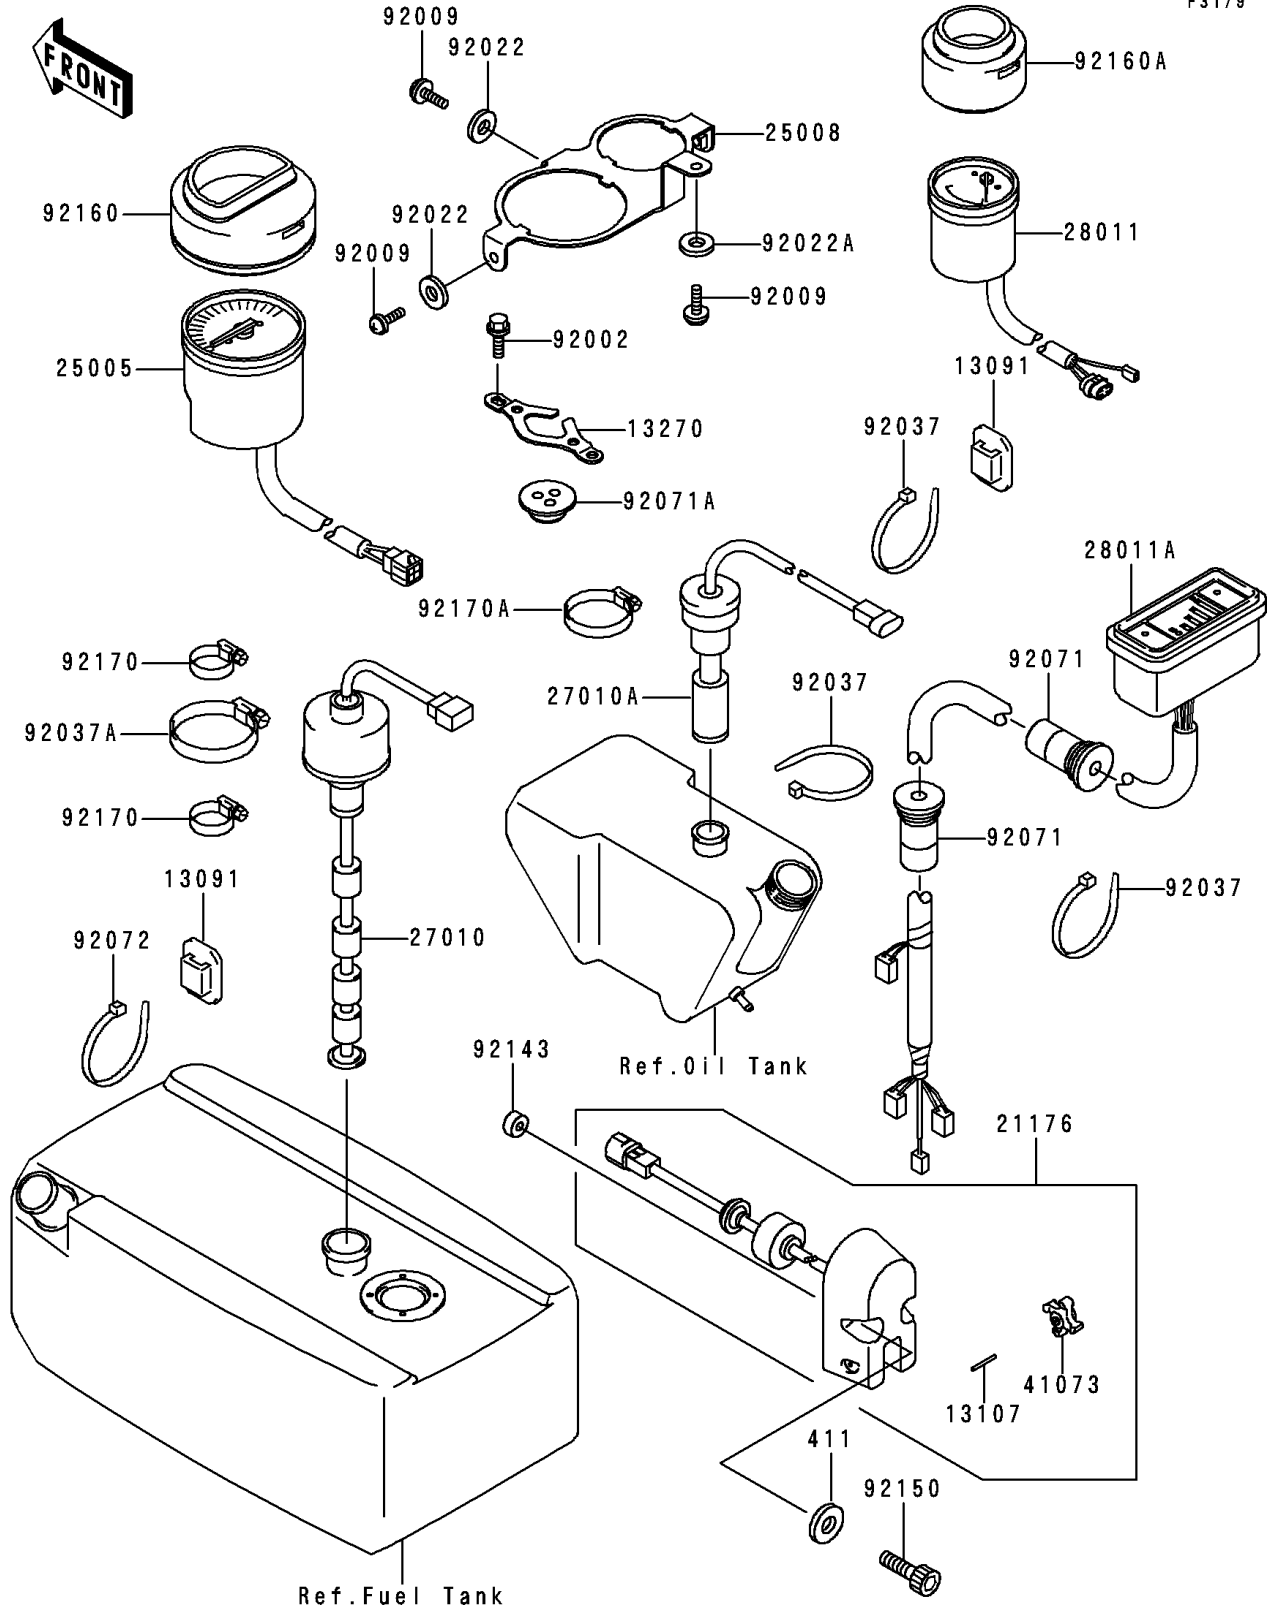

1997 900 STX

PARTS DIAGRAM

Meters

F3179

1997 900 STX

PARTS LIST

Meters

ITEM NAME

PART NUMBER

QUANTITY
