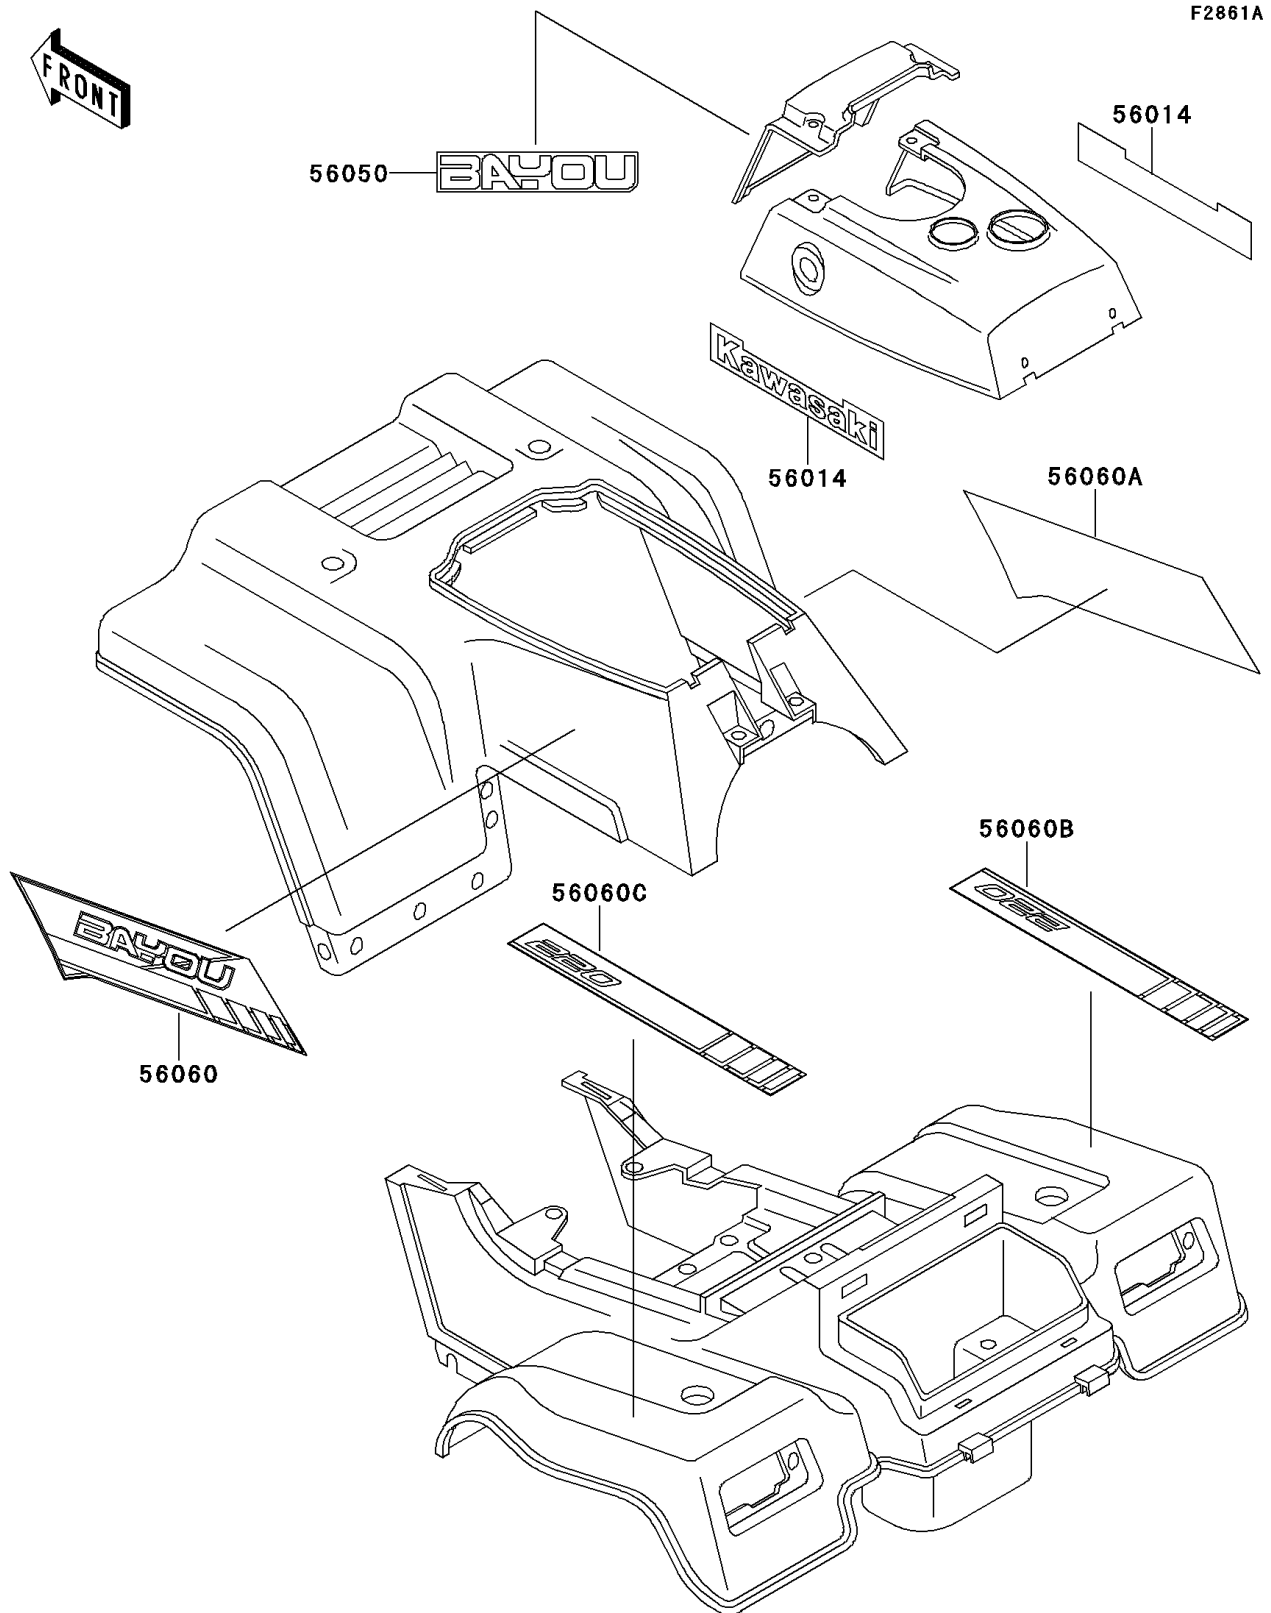

# 1993 Bayou 220

## PARTS DIAGRAM

Decals(Blue)(KLF220-A6)

## PARTS LIST

Decals(Blue)(KLF220-A6)

**ITEM NAME**

**PART NUMBER**

**QUANTITY**

---