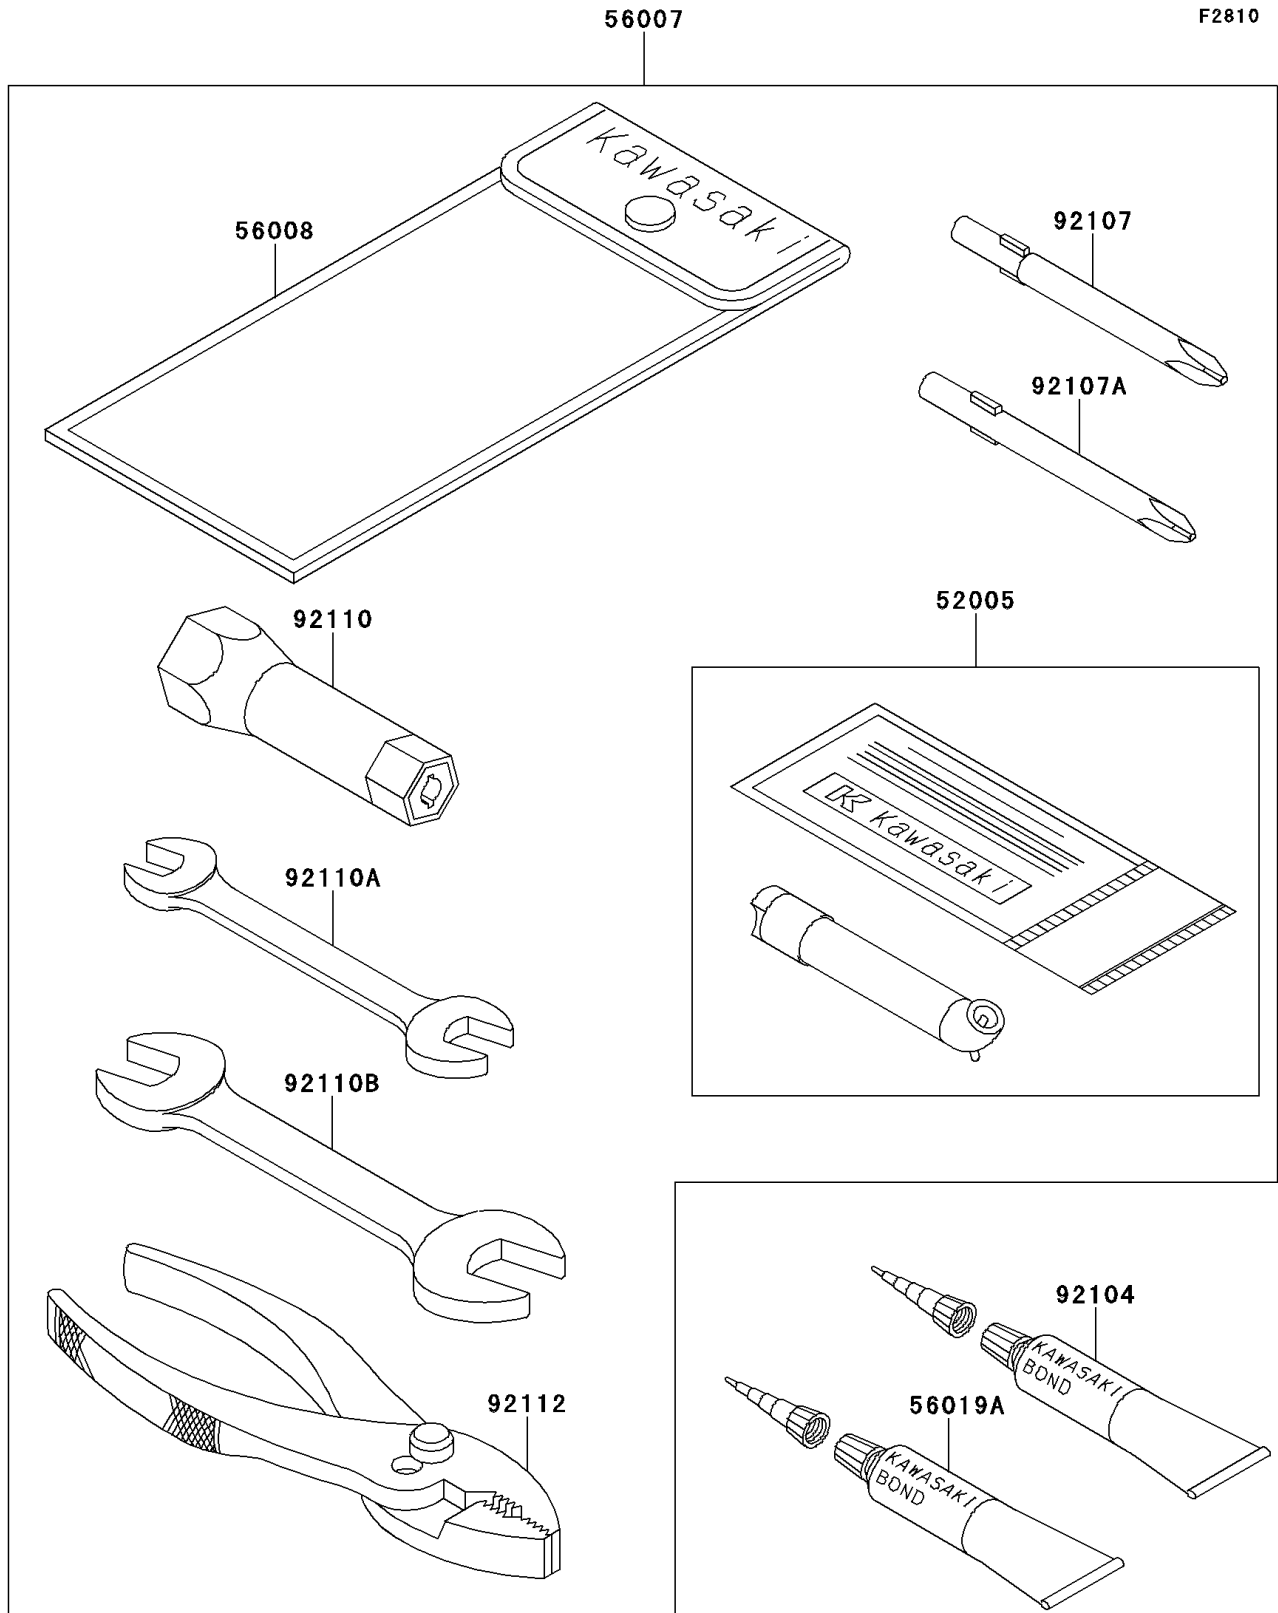

1994 Bayou 220

PARTS DIAGRAM

Owner's Tools

1994 Bayou 220

PARTS LIST

Owner's Tools

ITEM NAME

PART NUMBER

QUANTITY
