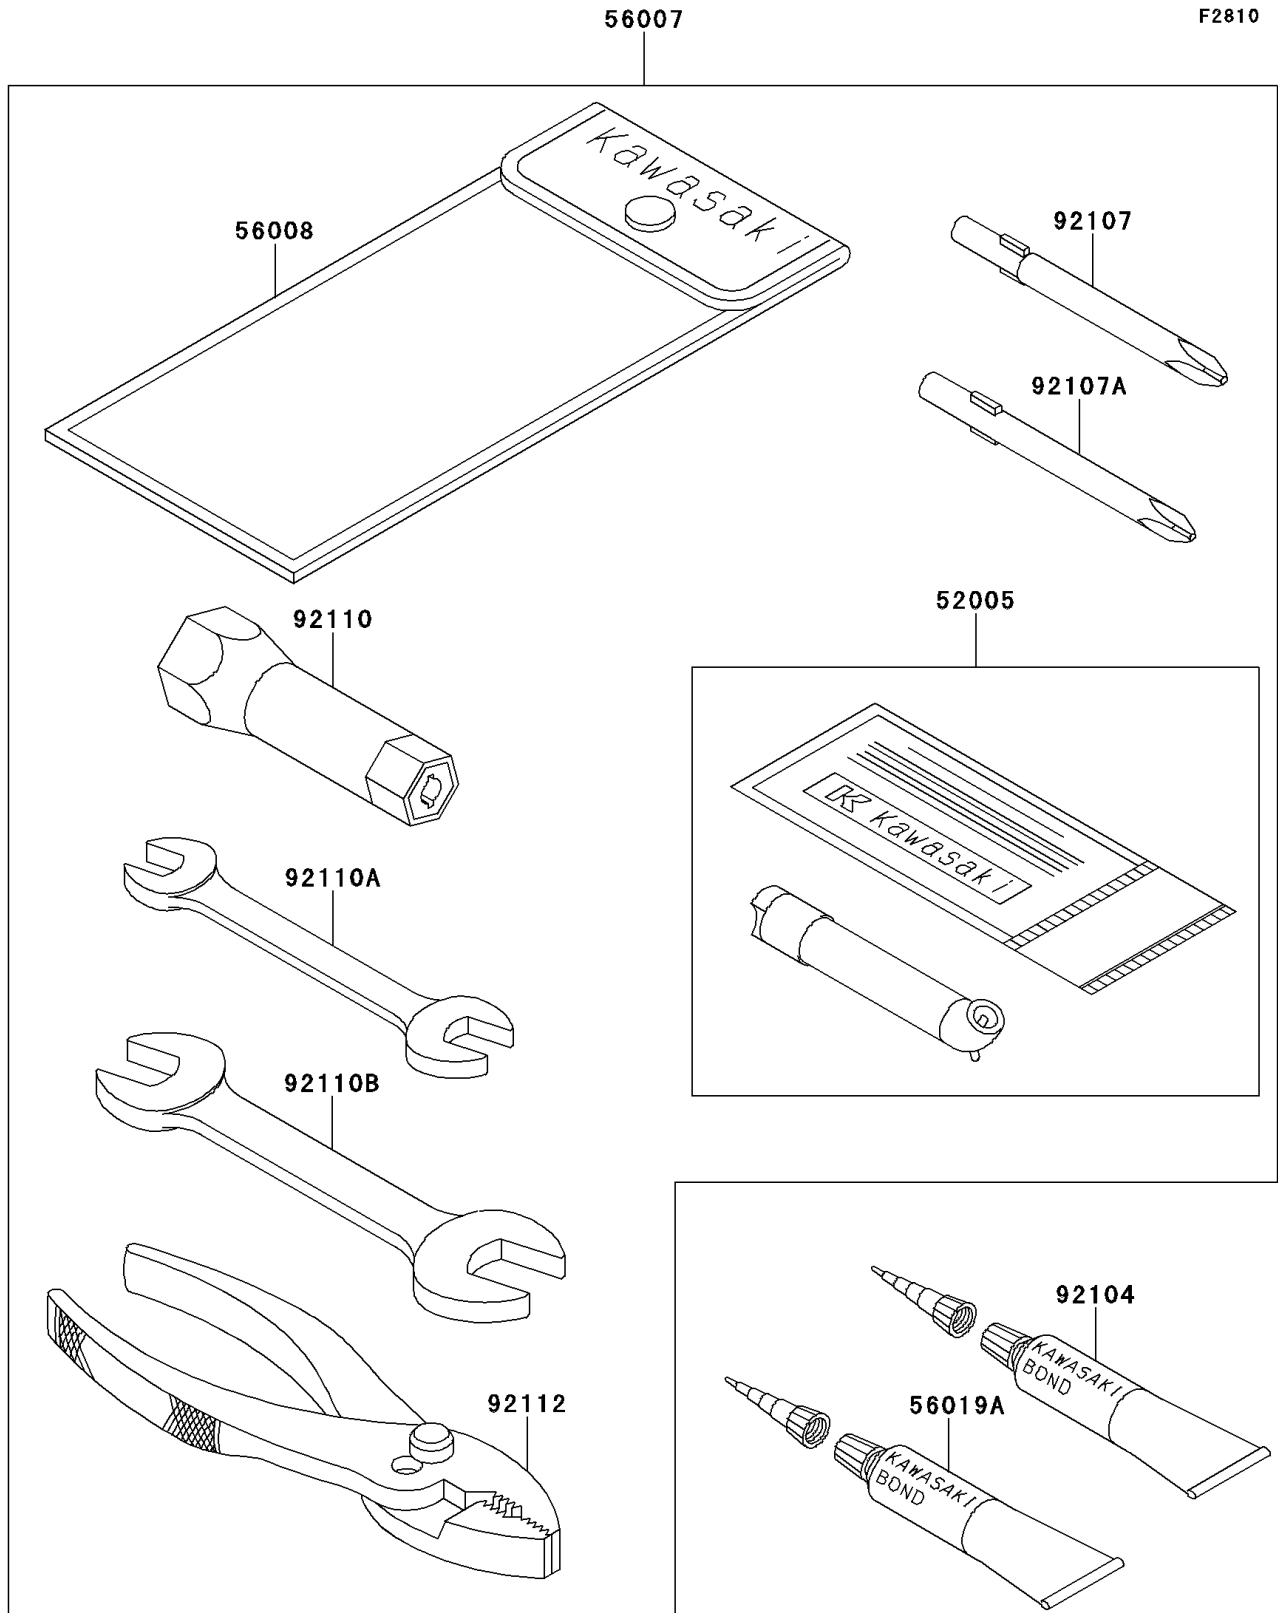

1996 Bayou 220

PARTS DIAGRAM

Owner's Tools