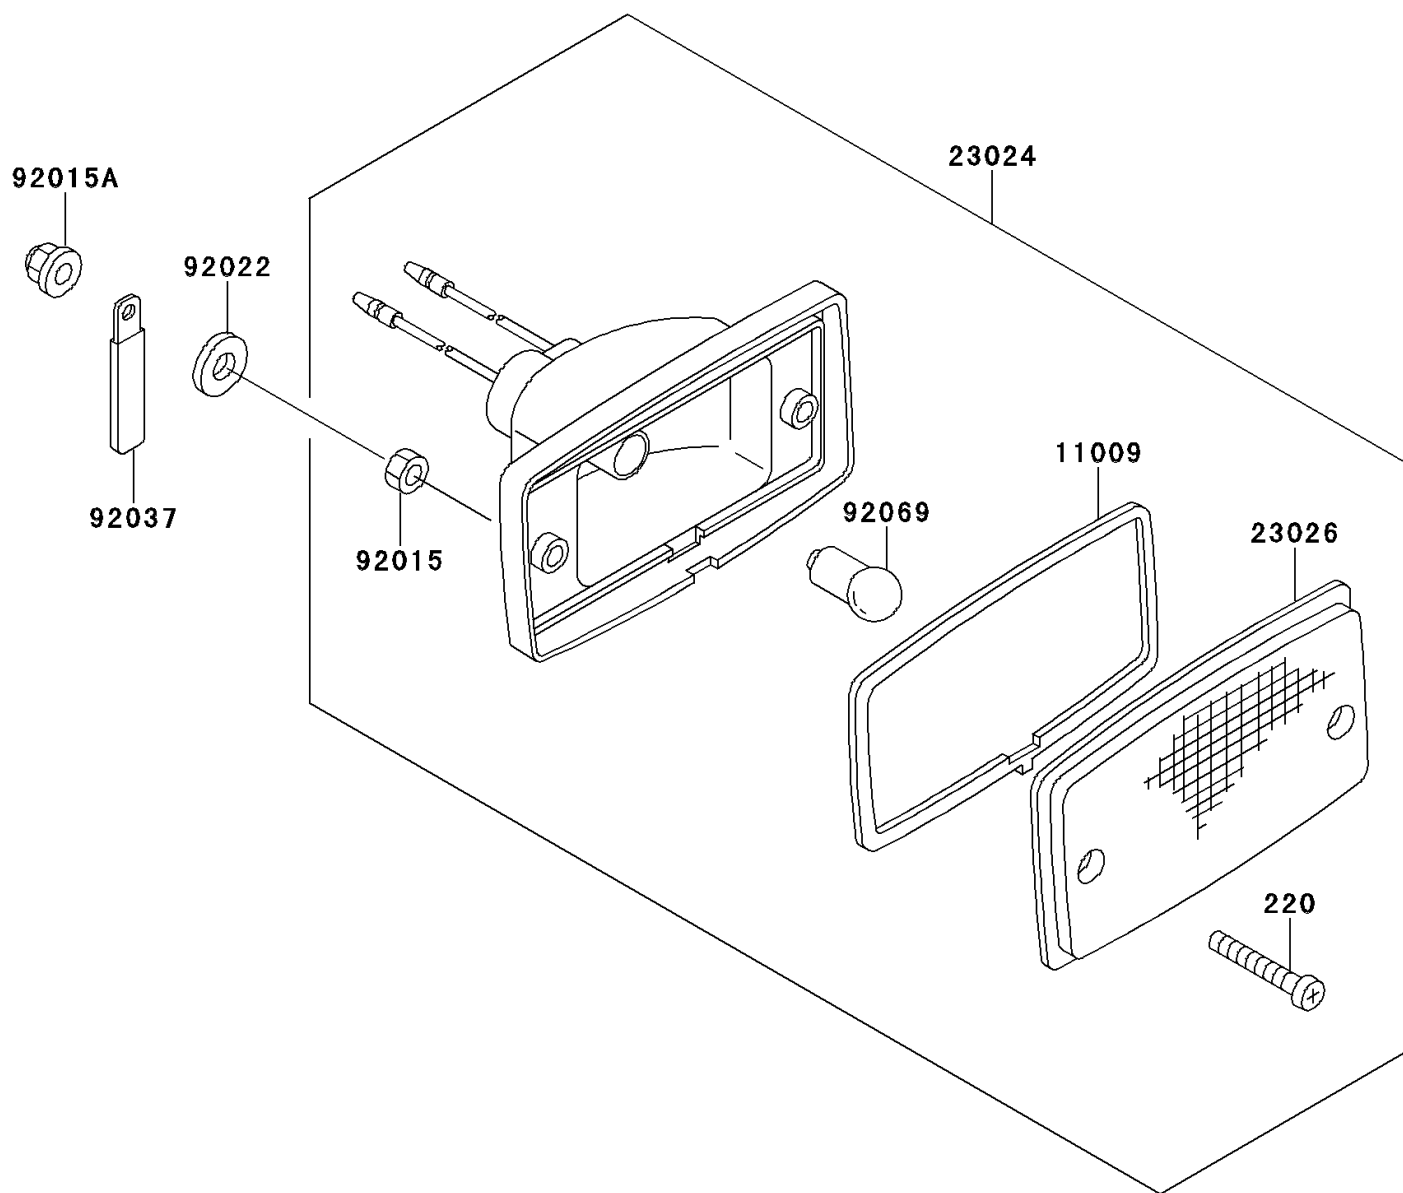

1994 Bayou 220

PARTS DIAGRAM

Taillight(s)

Kawasaki

Let the Good Times Roll®

F2720

1994 Bayou 220

PARTS LIST

Taillight(s)

ITEM NAME

PART NUMBER

QUANTITY
