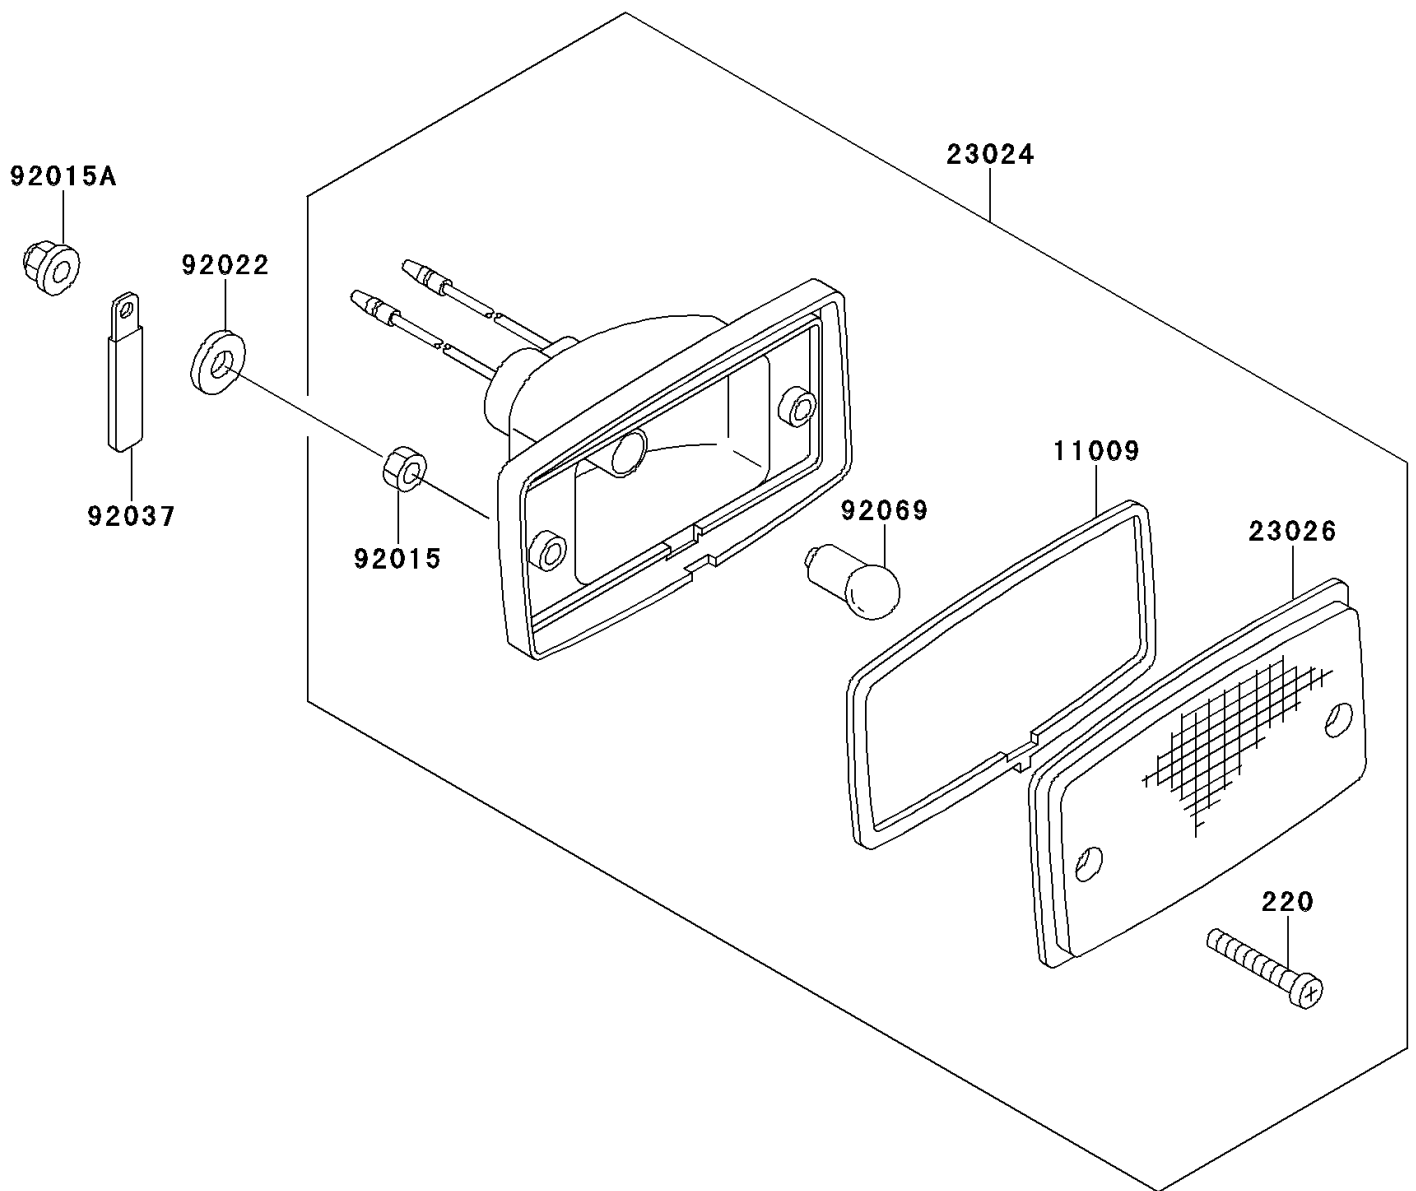

1995 Bayou 220

PARTS DIAGRAM

Taillight(s)

F2720

1995 Bayou 220

PARTS LIST

Taillight(s)

ITEM NAME	PART NUMBER	QUANTITY
SCREW-PAN-CROS,4X25 (Ref # 220)	220B0425	4
GASKET,TAIL LAMP (Ref # 11009)	11009-4004	2
LAMP-ASSY-TAIL (Ref # 23024)	23024-1120	2
LENS,TAIL LAMP (Ref # 23026)	23026-4003	2
NUT,4MM (Ref # 92015)	92015-1550	4
NUT (Ref # 92015A)	92015-1695	4
WASHER,4.5X14X0.6 (Ref # 92022)	92022-1681	4
CLAMP,WIRING HARNESS (Ref # 92037)	92037-1539	2
BULB,12V 8W (Ref # 92069)	92069-1012	2