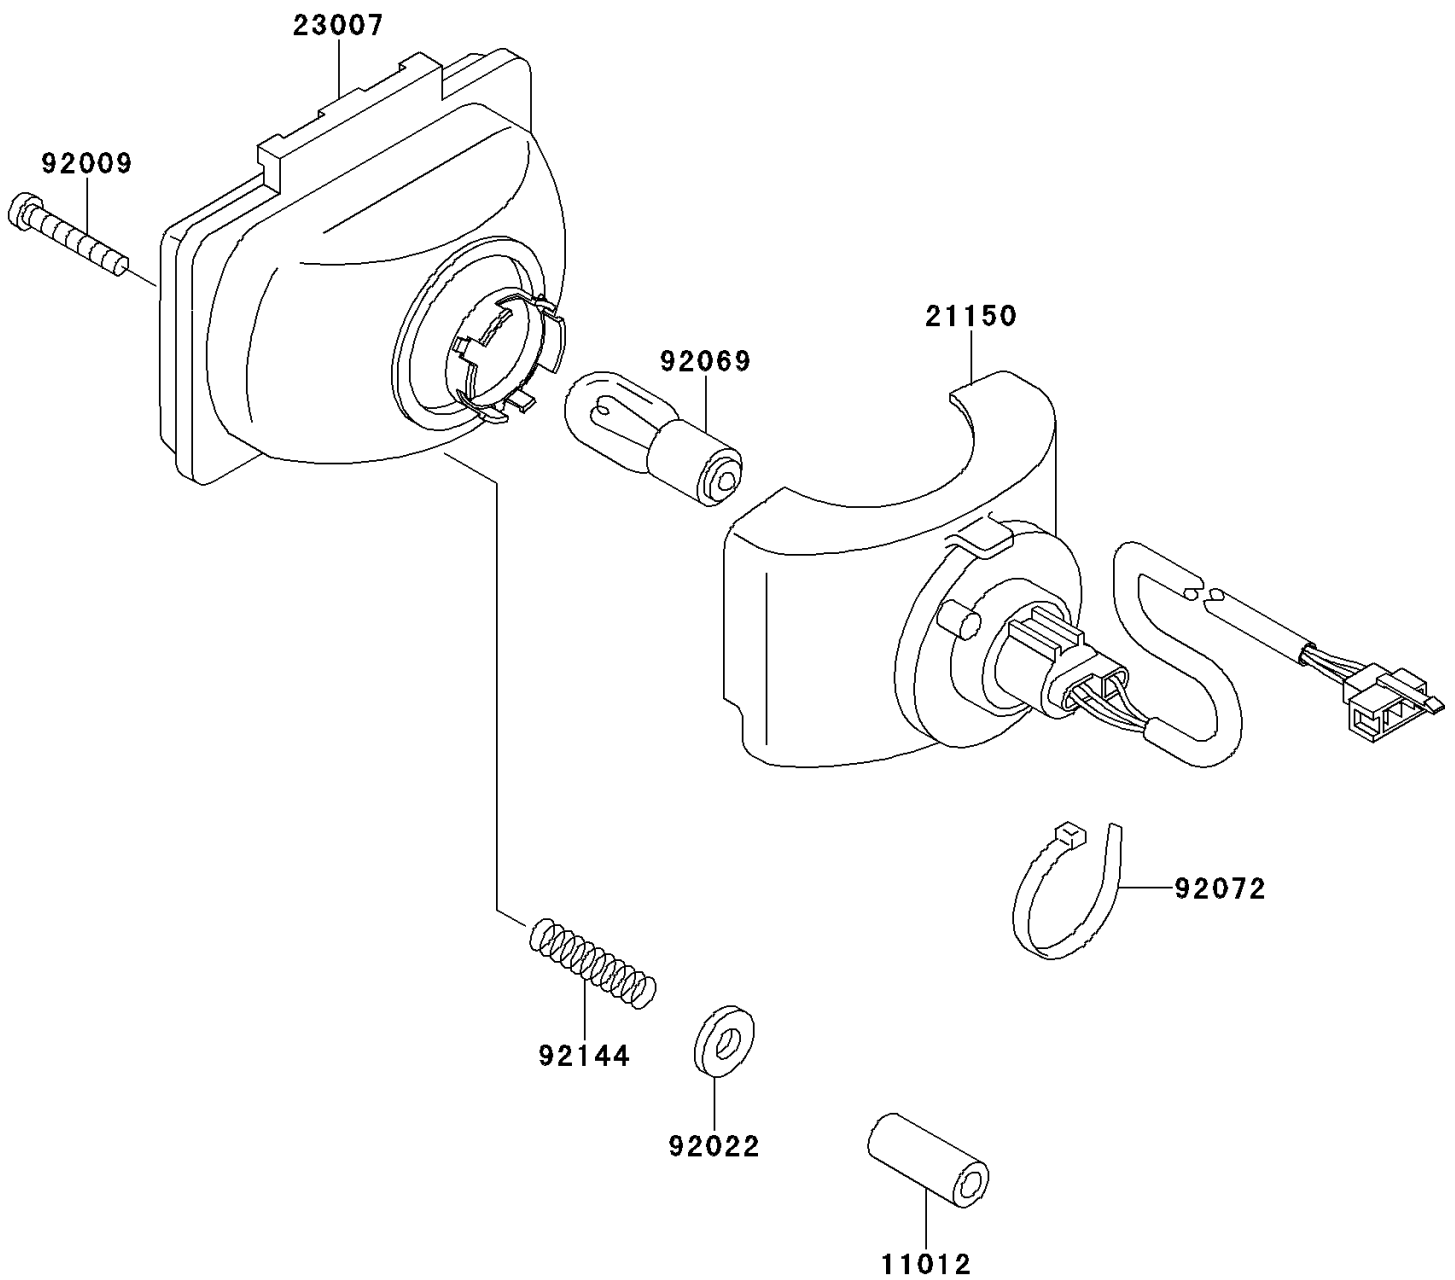

1993 Bayou 220

PARTS DIAGRAM

Headlight(s)

F2710

1993 Bayou 220

PARTS LIST

Headlight(s)

ITEM NAME

PART NUMBER

QUANTITY
