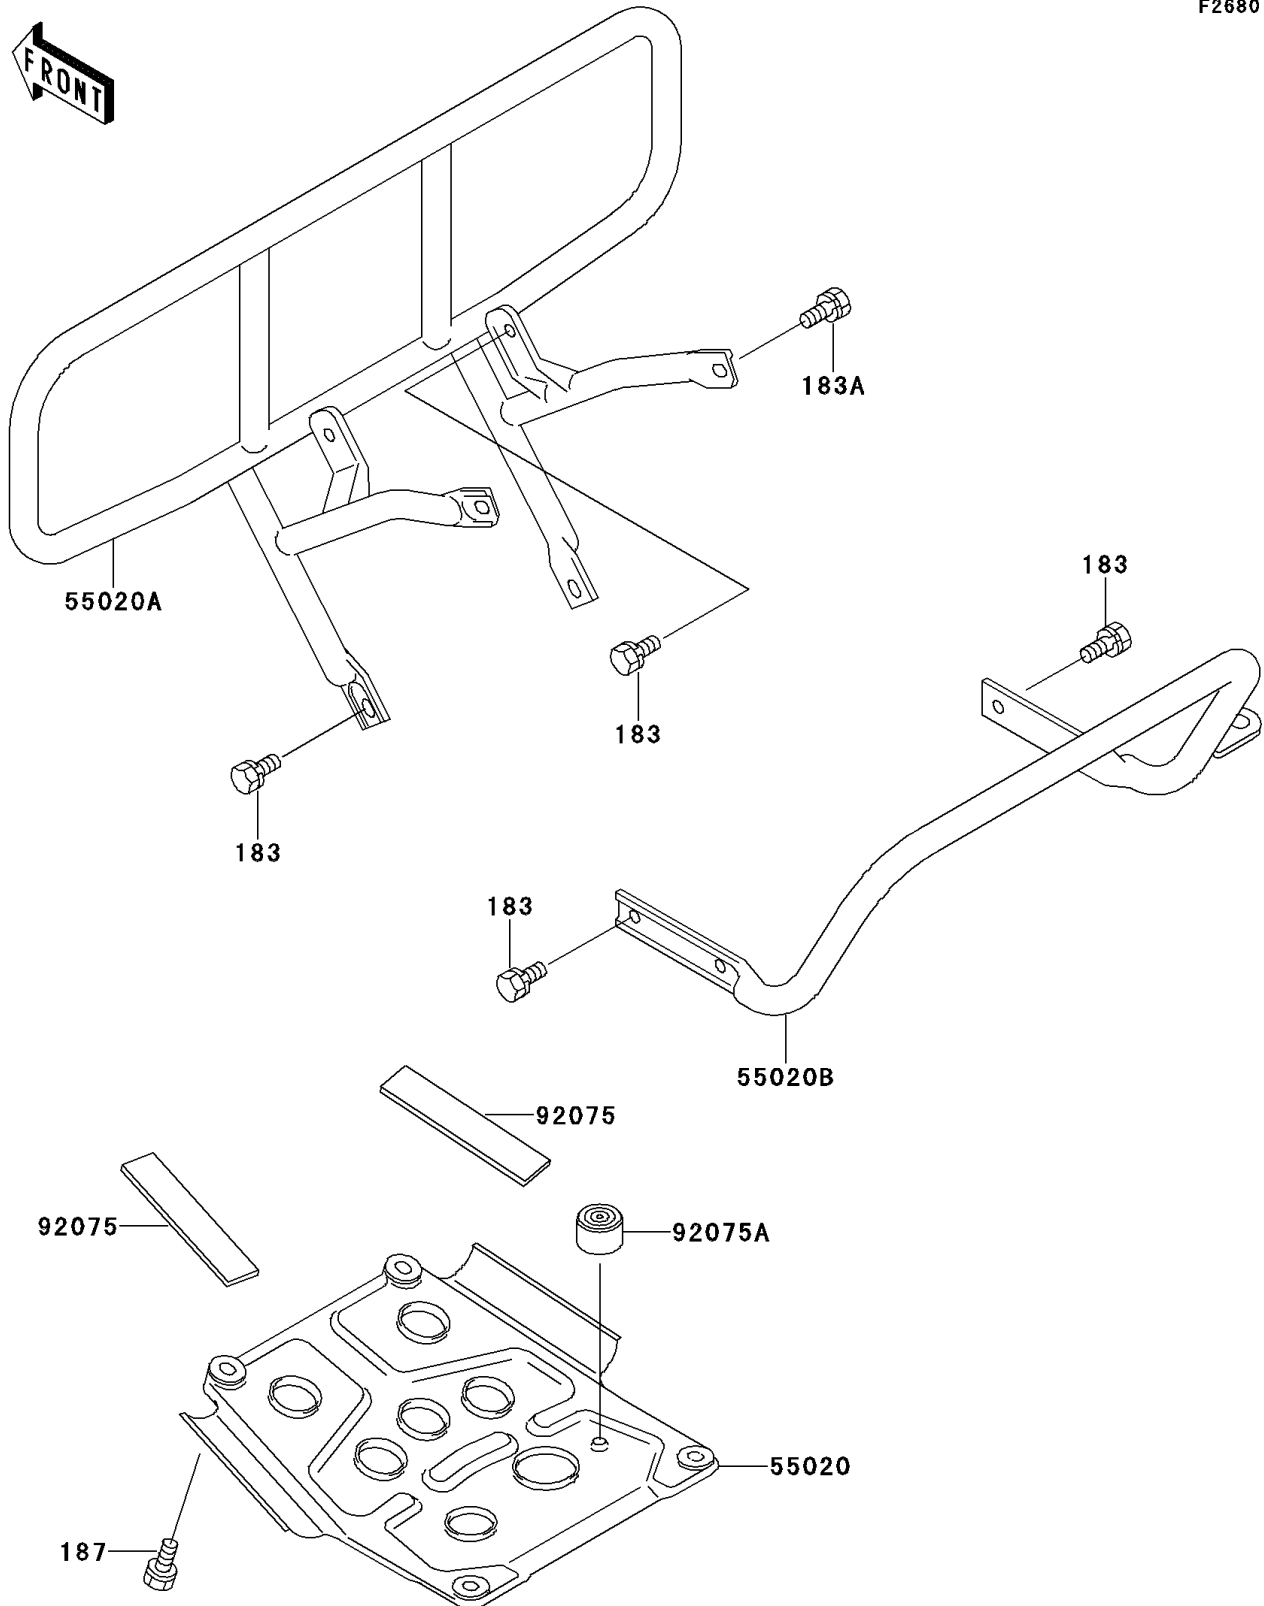

1994 Bayou 220

PARTS DIAGRAM

Guard(s)

F2680

1994 Bayou 220

PARTS LIST

Guard(s)

ITEM NAME

PART NUMBER

QUANTITY
