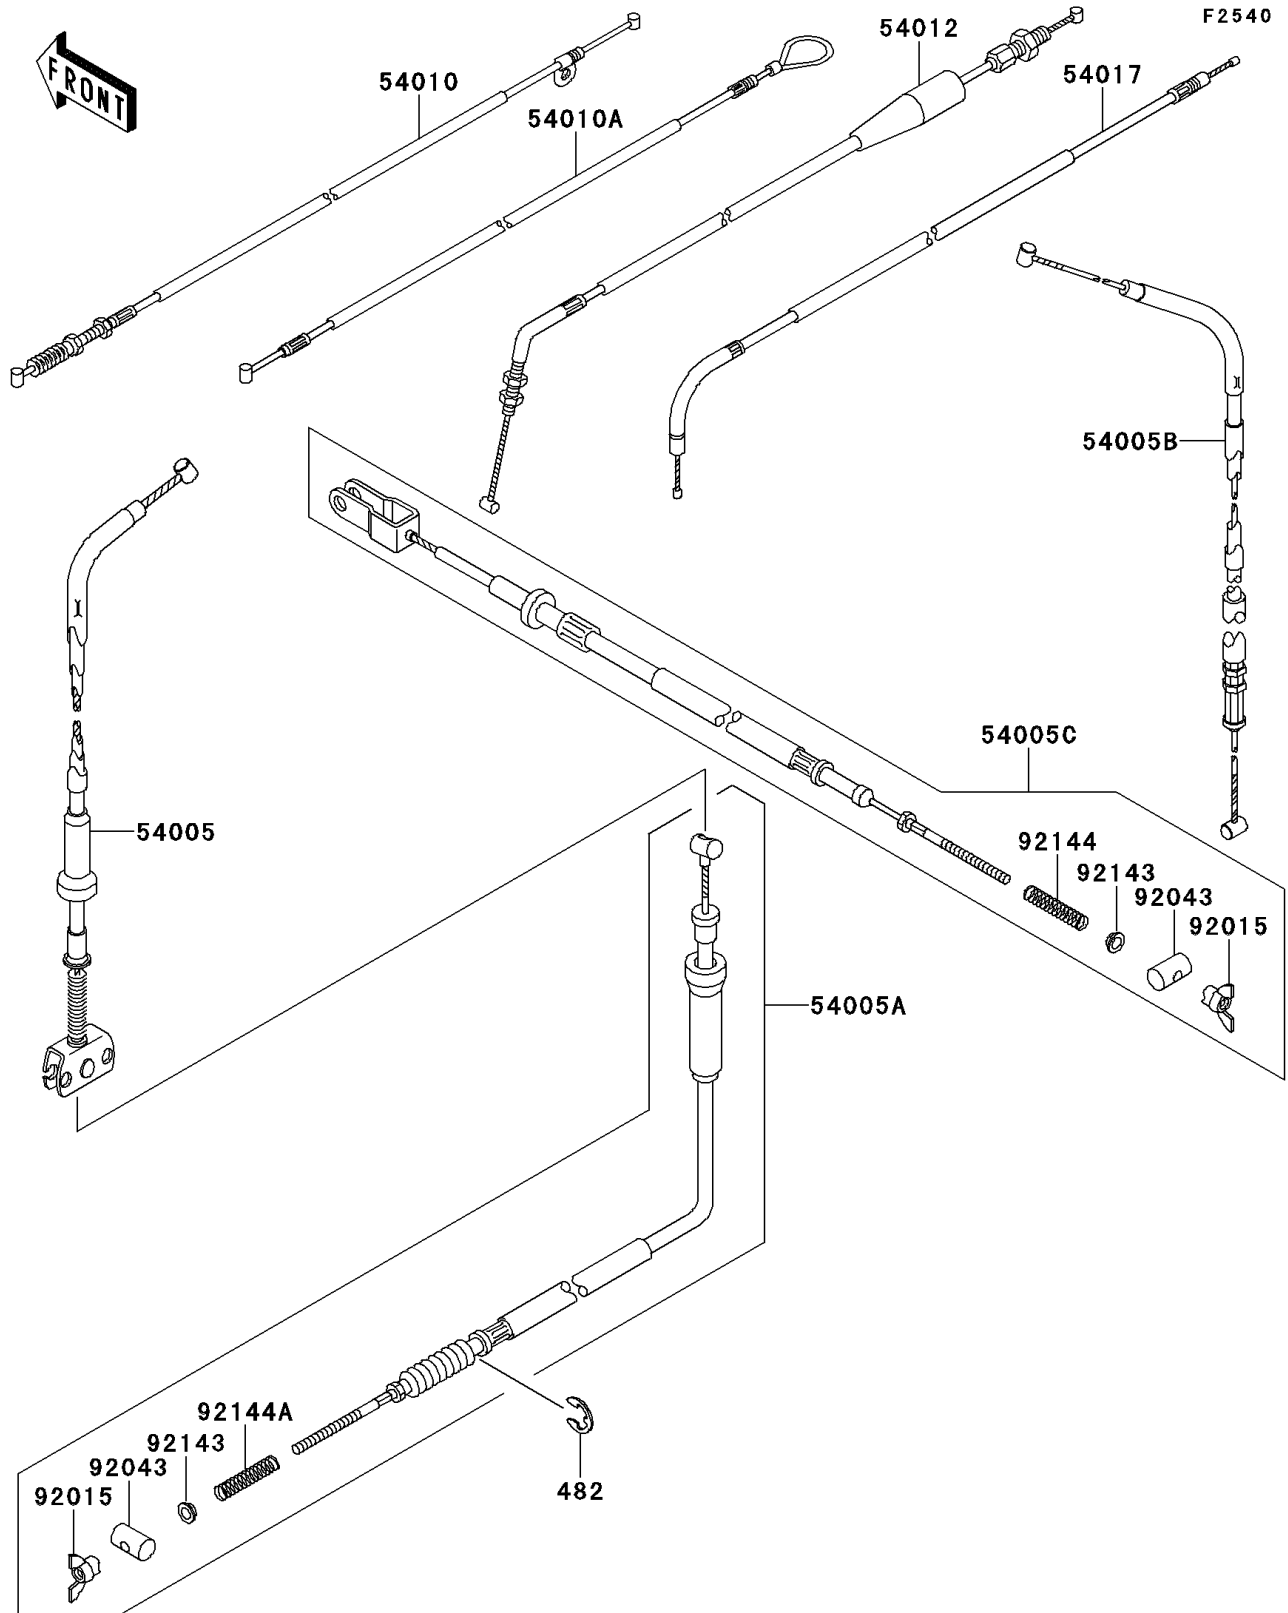

1993 Bayou 220

PARTS DIAGRAM

Cables

1993 Bayou 220

PARTS LIST

Cables

ITEM NAME

PART NUMBER

QUANTITY
