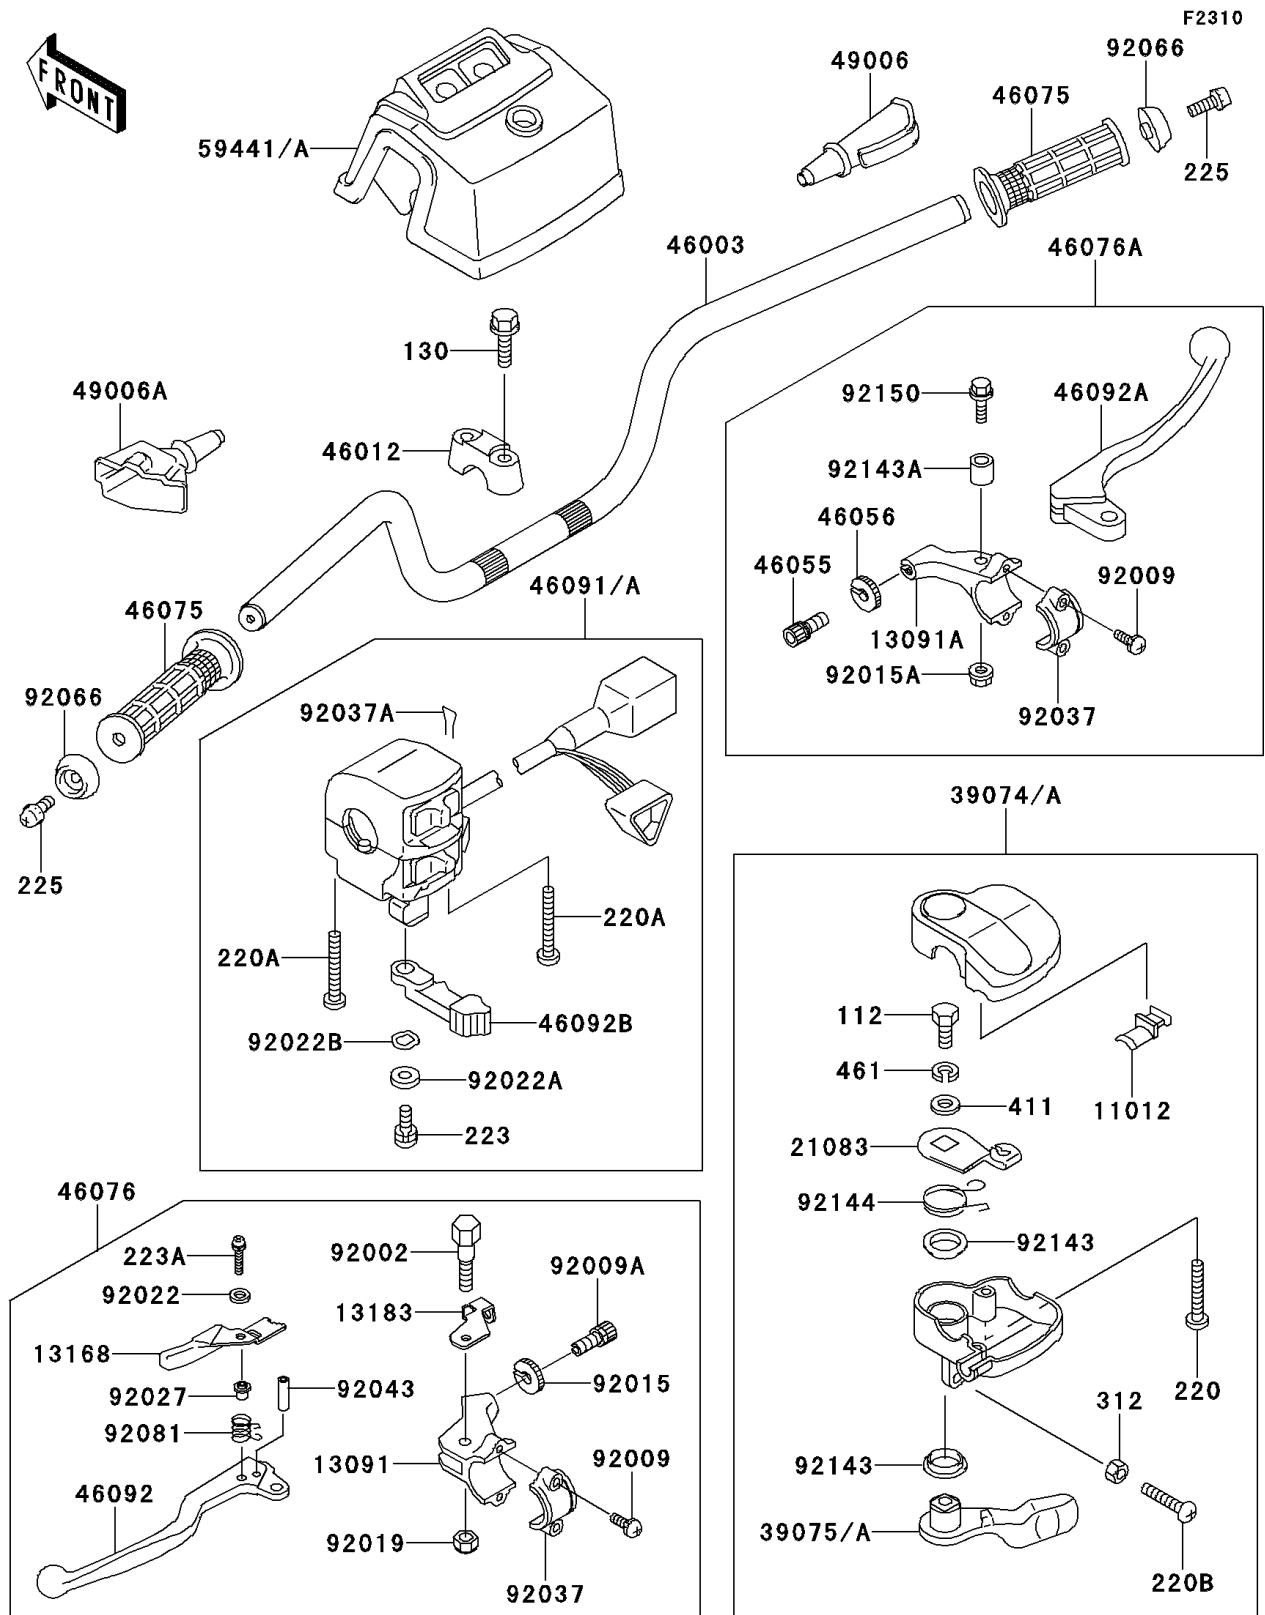

1994 Bayou 220

PARTS DIAGRAM

Handlebar

Kawasaki

Let the Good Times Roll®

1994 Bayou 220

PARTS LIST

Handlebar

ITEM NAME

PART NUMBER

QUANTITY
