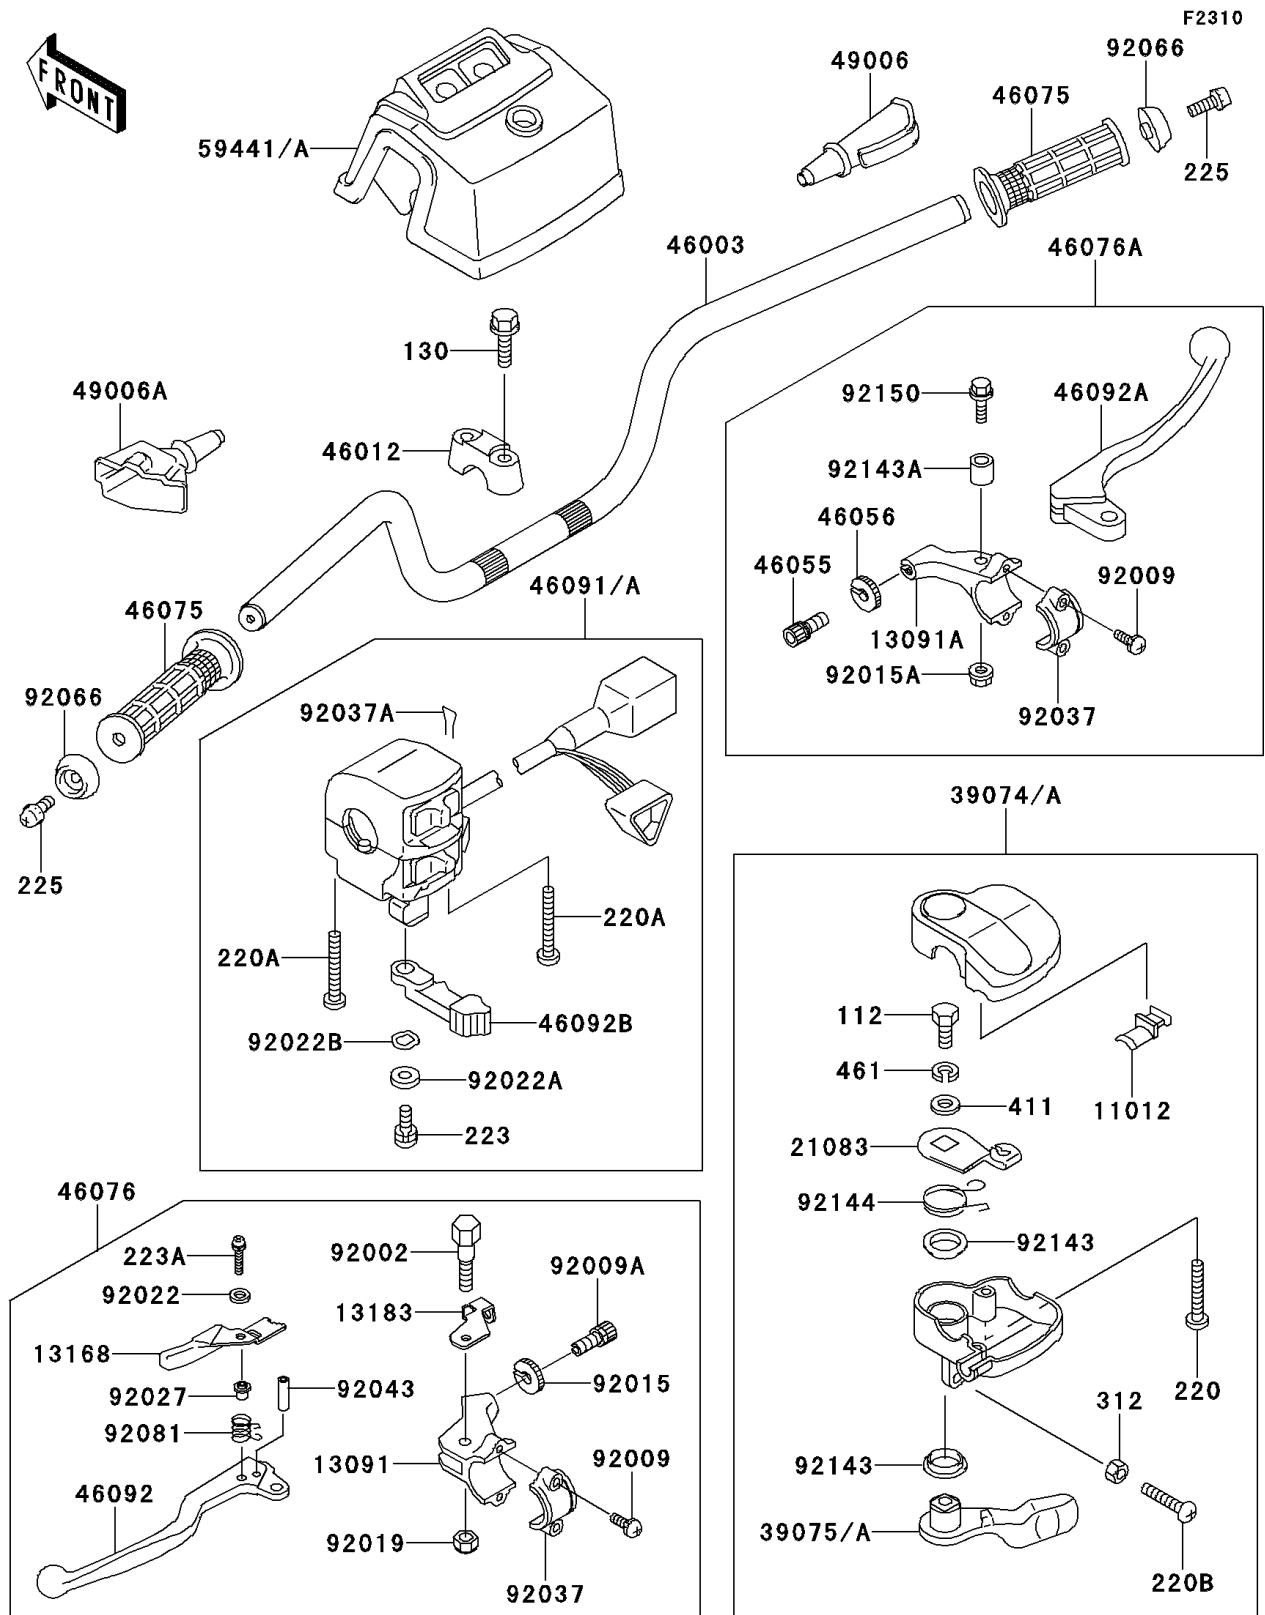

1993 Bayou 220

PARTS DIAGRAM

Handlebar

Kawasaki

Let the Good Times Roll®

1993 Bayou 220

PARTS LIST

Handlebar

ITEM NAME	PART NUMBER	QUANTITY
-----------	-------------	----------
