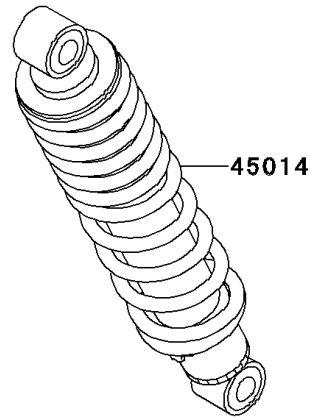

1994 Bayou 220

PARTS DIAGRAM

Shock Absorber(s)

F2280

Ref. Front Suspension

Ref. Front Suspension

45014A

92160

92160

45014

Ref. Rear Suspension

45014A

92160

92160

Ref. Rear Suspension

1994 Bayou 220

PARTS LIST

Shock Absorber(s)

ITEM NAME

PART NUMBER

QUANTITY
