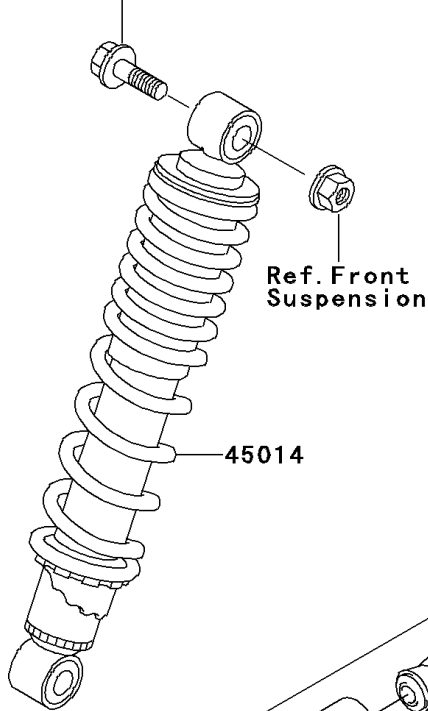

1994 Bayou 220

PARTS DIAGRAM

Shock Absorber(s)

F2280

Ref. Front Suspension

Ref. Front Suspension

45014A

92160

92160

45014

Ref. Rear Suspension

45014A

92160

92160

Ref. Rear Suspension

1994 Bayou 220

PARTS LIST

Shock Absorber(s)

ITEM NAME

PART NUMBER

QUANTITY
