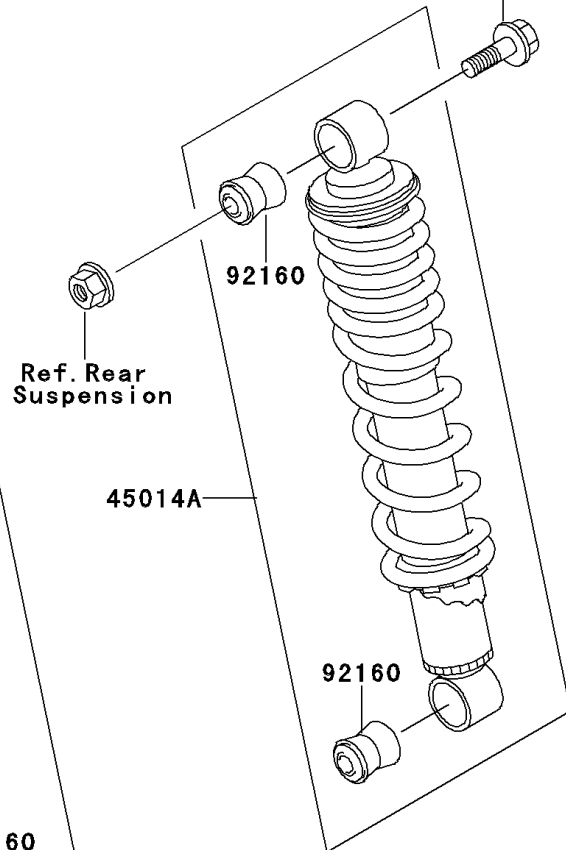

1994 Bayou 220

PARTS DIAGRAM

Shock Absorber(s)

F2280

Ref. Front Suspension

Ref. Front Suspension

45014A

92160

92160

45014

Ref. Rear Suspension

45014A

92160

92160

Ref. Rear Suspension

1994 Bayou 220

PARTS LIST

Shock Absorber(s)

ITEM NAME

PART NUMBER

QUANTITY
