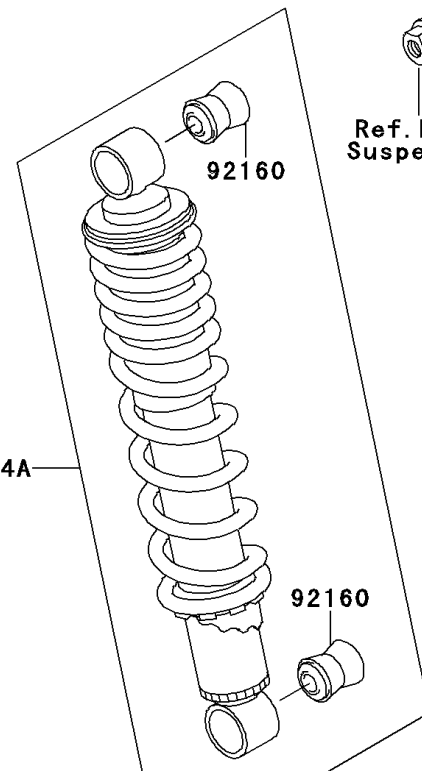

1994 Bayou 220

PARTS DIAGRAM

Shock Absorber(s)

F2280

Ref. Front Suspension

Ref. Front Suspension

45014A

92160

92160

45014

Ref. Rear Suspension

45014A

92160

92160

Ref. Rear Suspension

1994 Bayou 220

PARTS LIST

Shock Absorber(s)

ITEM NAME

PART NUMBER

QUANTITY
