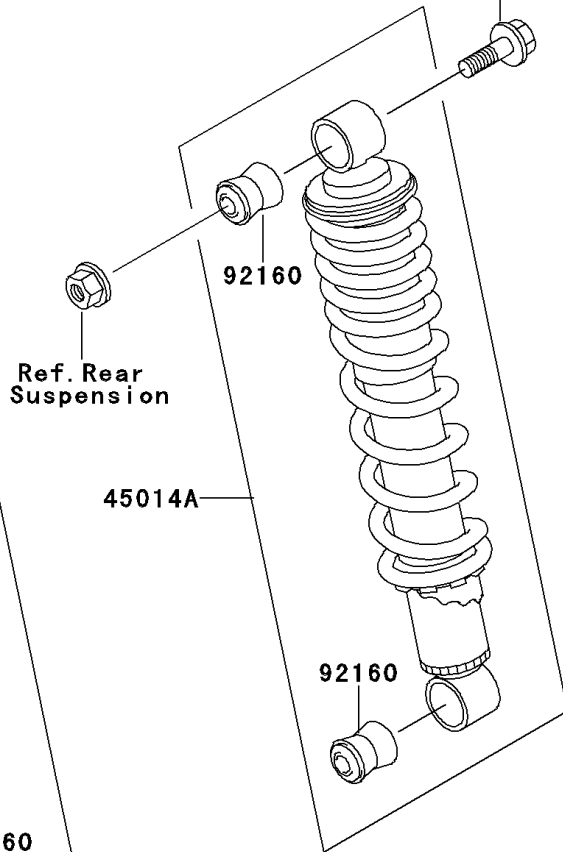

## PARTS DIAGRAM

### Shock Absorber(s)

**Kawasaki**

Let the Good Times Roll®

F2280

Ref. Front Suspension

Ref. Front Suspension

45014A

92160

92160

45014

Ref. Rear Suspension

Ref. Rear Suspension

45014A

92160

92160