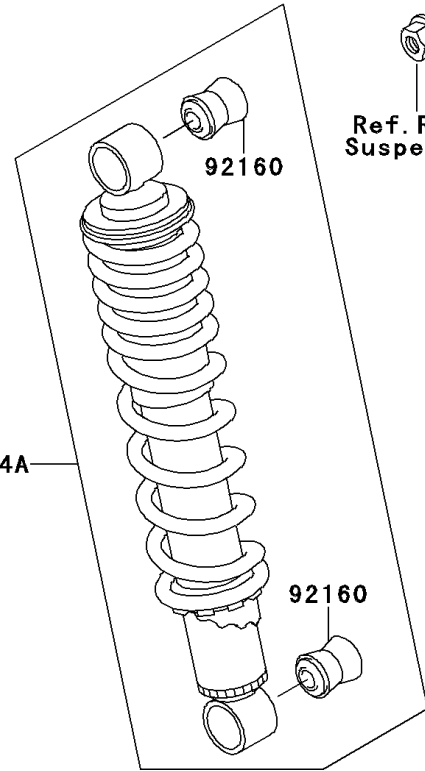

## PARTS DIAGRAM

### Shock Absorber(s)

**Kawasaki**

Let the Good Times Roll®

F2280

Ref. Front Suspension

Ref. Front Suspension

45014A

92160

92160

45014

Ref. Rear Suspension

Ref. Rear Suspension

45014A

92160

92160