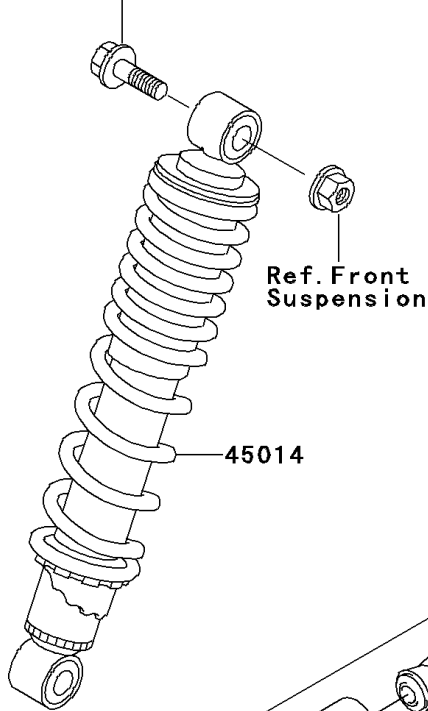

## PARTS DIAGRAM

### Shock Absorber(s)

**Kawasaki**

Let the Good Times Roll®

F2280

Ref. Front Suspension

Ref. Front Suspension

45014A

92160

92160

45014

Ref. Rear Suspension

Ref. Rear Suspension

45014A

92160

92160