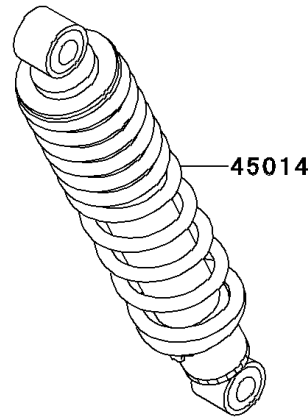

## PARTS DIAGRAM

### Shock Absorber(s)

**Kawasaki**

Let the Good Times Roll®

F2280

Ref. Front Suspension

Ref. Front Suspension

45014A

92160

92160

45014

Ref. Rear Suspension

Ref. Rear Suspension

45014A

92160

92160