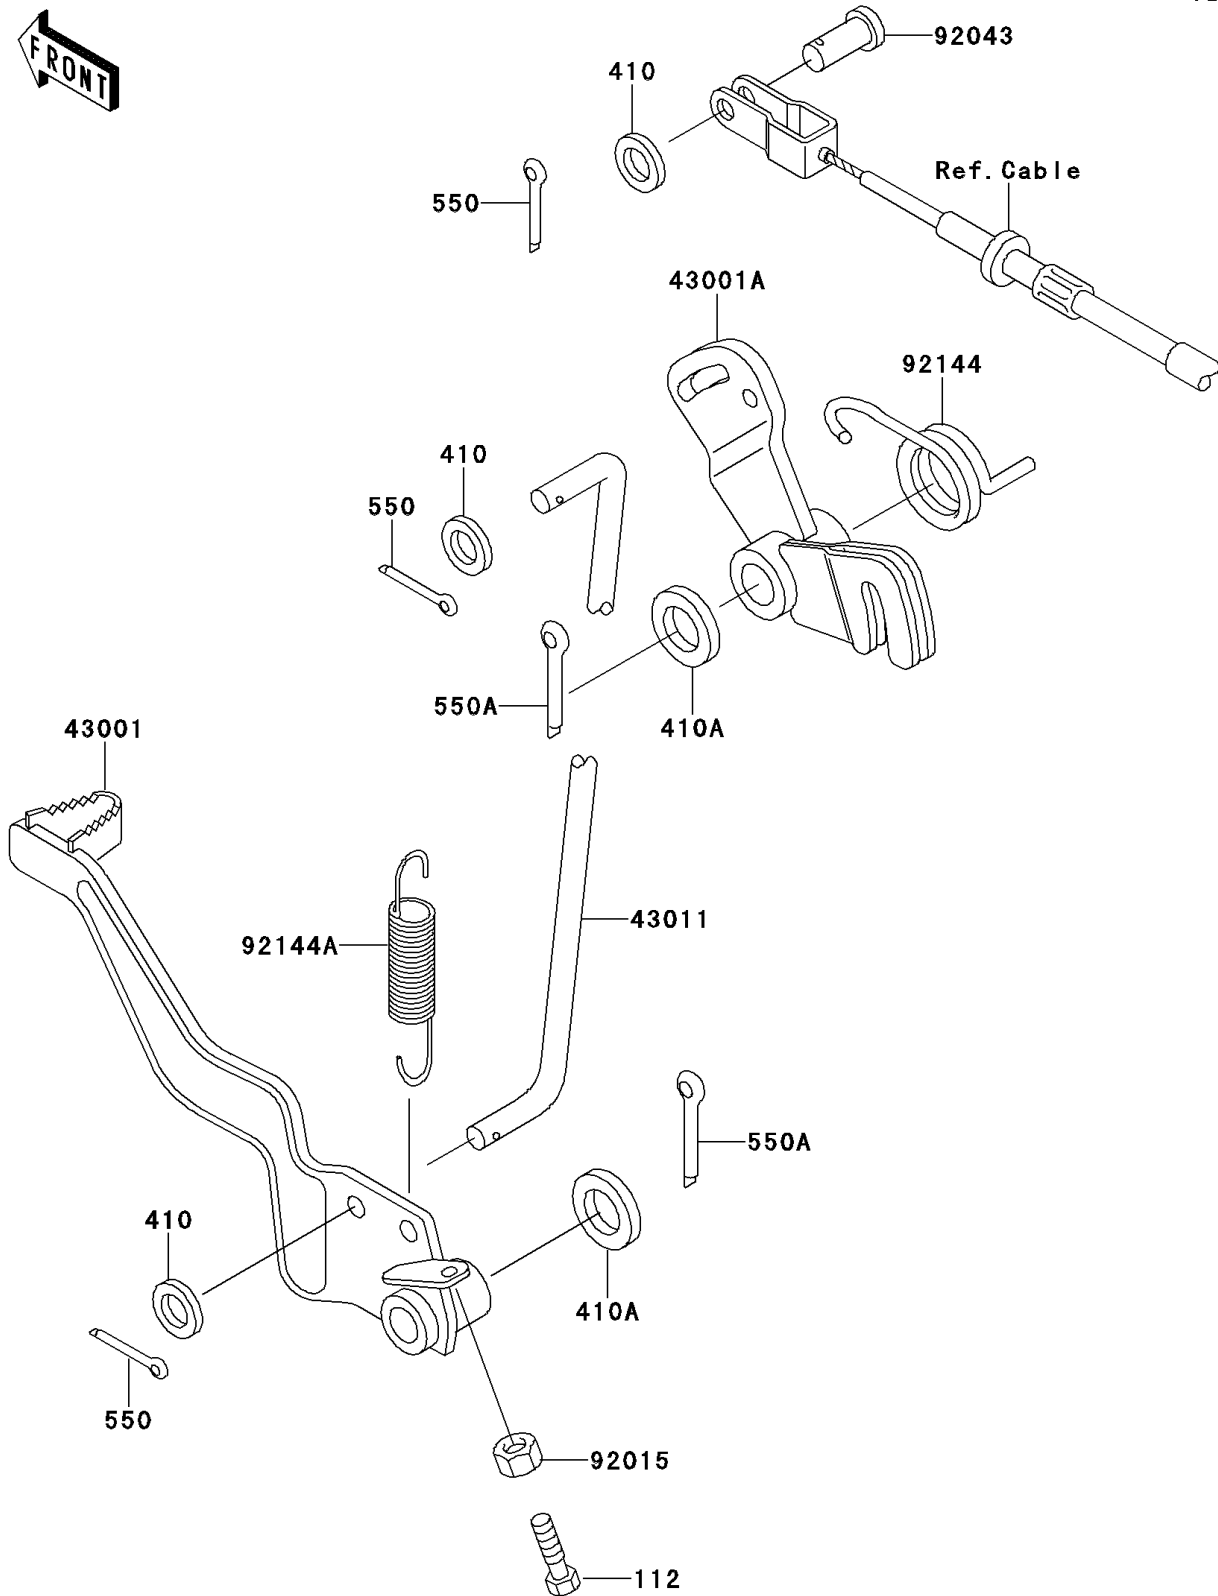

1994 Bayou 220

PARTS DIAGRAM

Brake Pedal

F2260

1994 Bayou 220

PARTS LIST

Brake Pedal

ITEM NAME

PART NUMBER

QUANTITY
