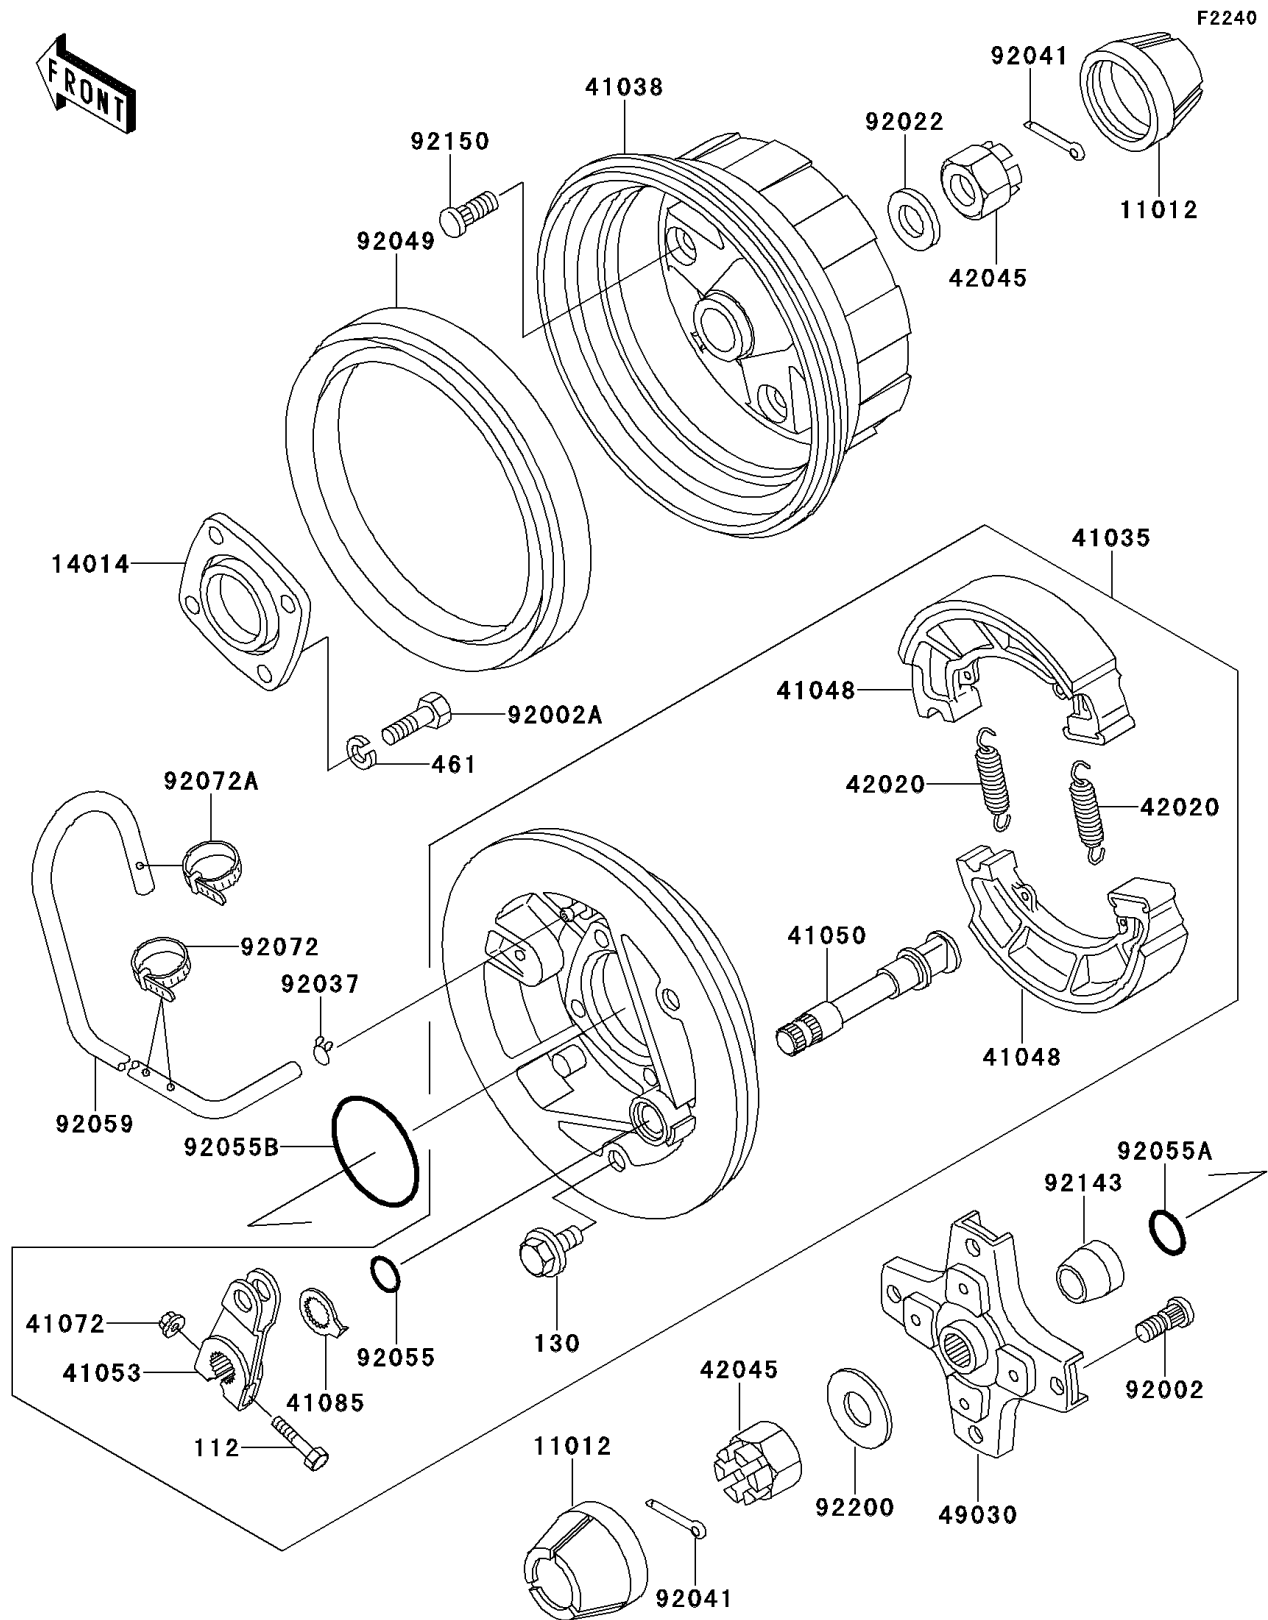

# 1993 Bayou 220

## PARTS DIAGRAM

### Rear Hub

## PARTS LIST

Rear Hub

**ITEM NAME**

**PART NUMBER**

**QUANTITY**

---