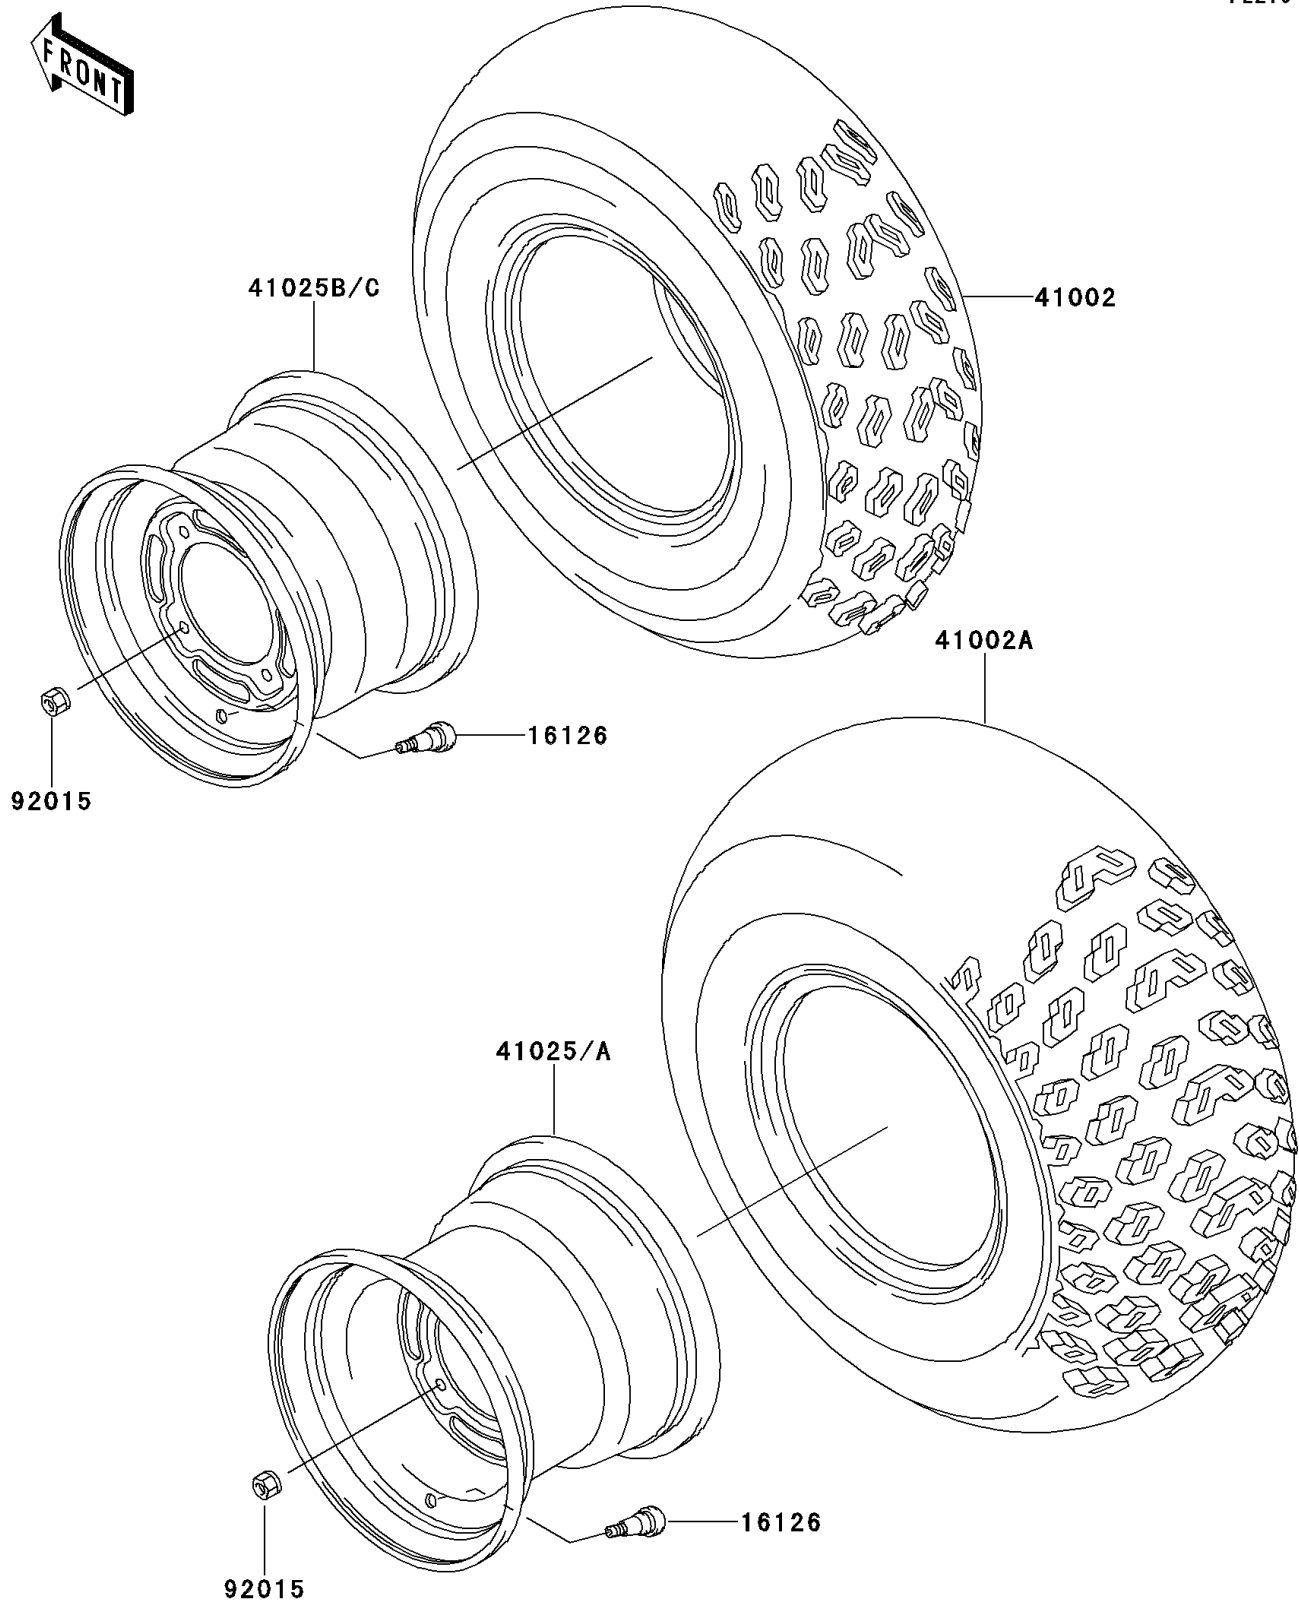

1994 Bayou 220

PARTS DIAGRAM

Wheels/Tires

F2210

1994 Bayou 220

PARTS LIST

Wheels/Tires

ITEM NAME

PART NUMBER

QUANTITY
