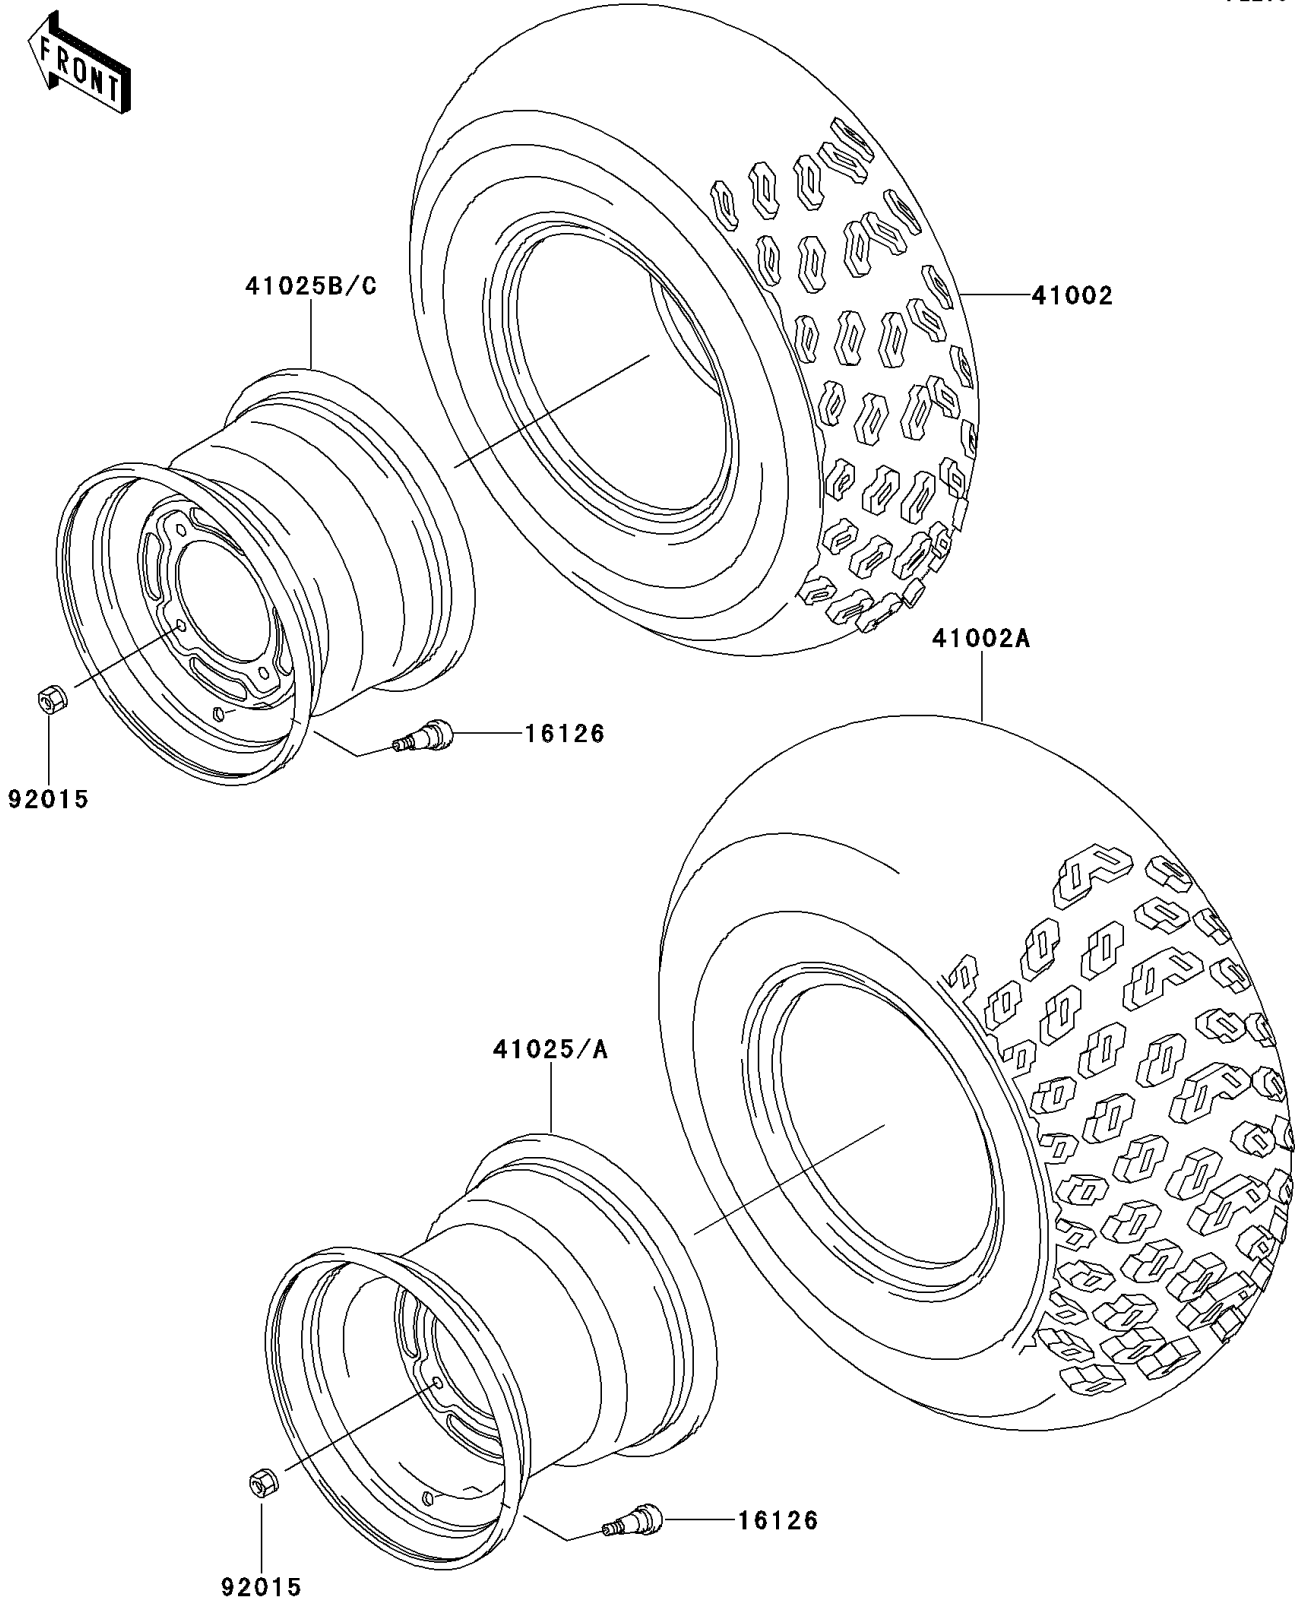

1993 Bayou 220

PARTS DIAGRAM

Wheels/Tires

F2210

1993 Bayou 220

PARTS LIST

Wheels/Tires

ITEM NAME	PART NUMBER	QUANTITY
VALVE (Ref # 16126)	16126-4001	4
TIRE,FR,AT21X8-9,KT856(D) (Ref # 41002)	41002-1650	2
TIRE,RR,AT22X10-10,KT857(D) (Ref # 41002A)	41002-1651	2
RIM,RR,10X8.5,J.WHITE (Ref # 41025A)	41025-1210-8C	2
RIM,FR,9X6.0,J.WHITE (Ref # 41025C)	41025-1211-8C	2
NUT,LOCK,10MM (Ref # 92015)	92015-1808	16