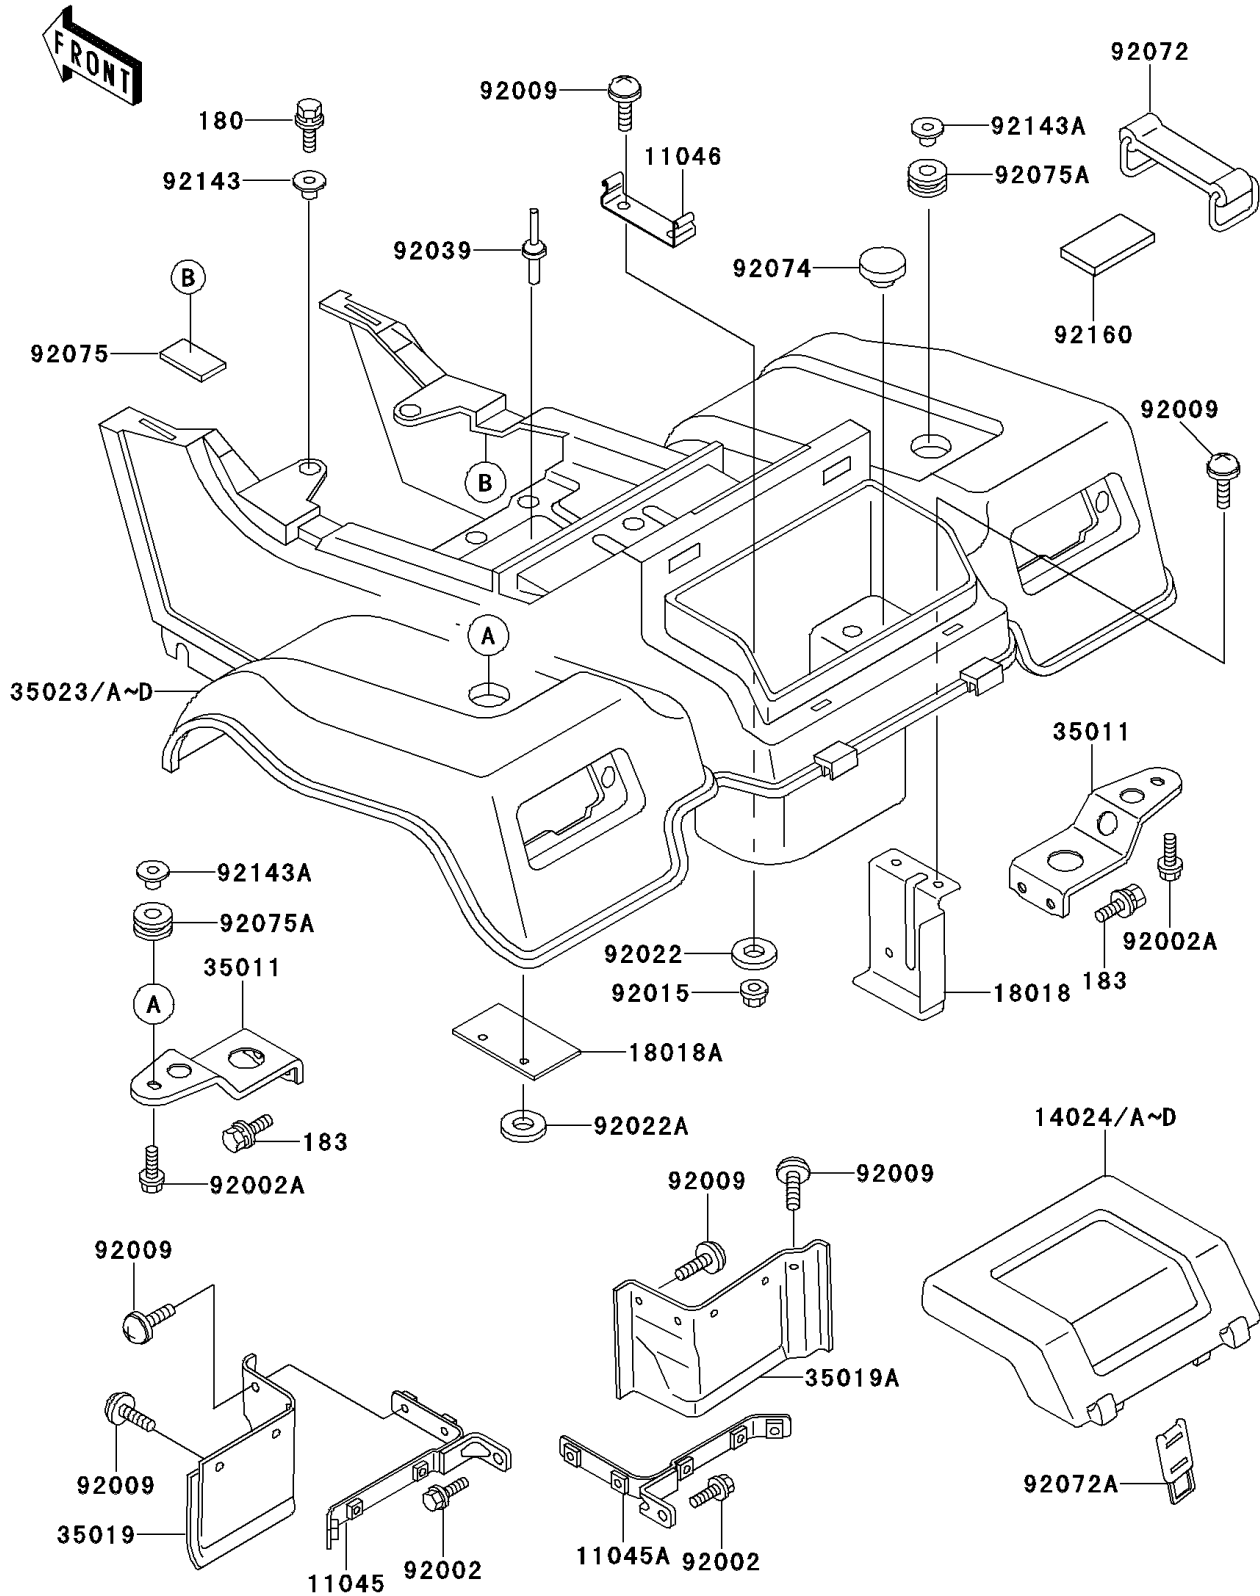

1994 Bayou 220

PARTS DIAGRAM

Rear Fender(s)

F2172

1994 Bayou 220

PARTS LIST

Rear Fender(s)

ITEM NAME

PART NUMBER

QUANTITY
