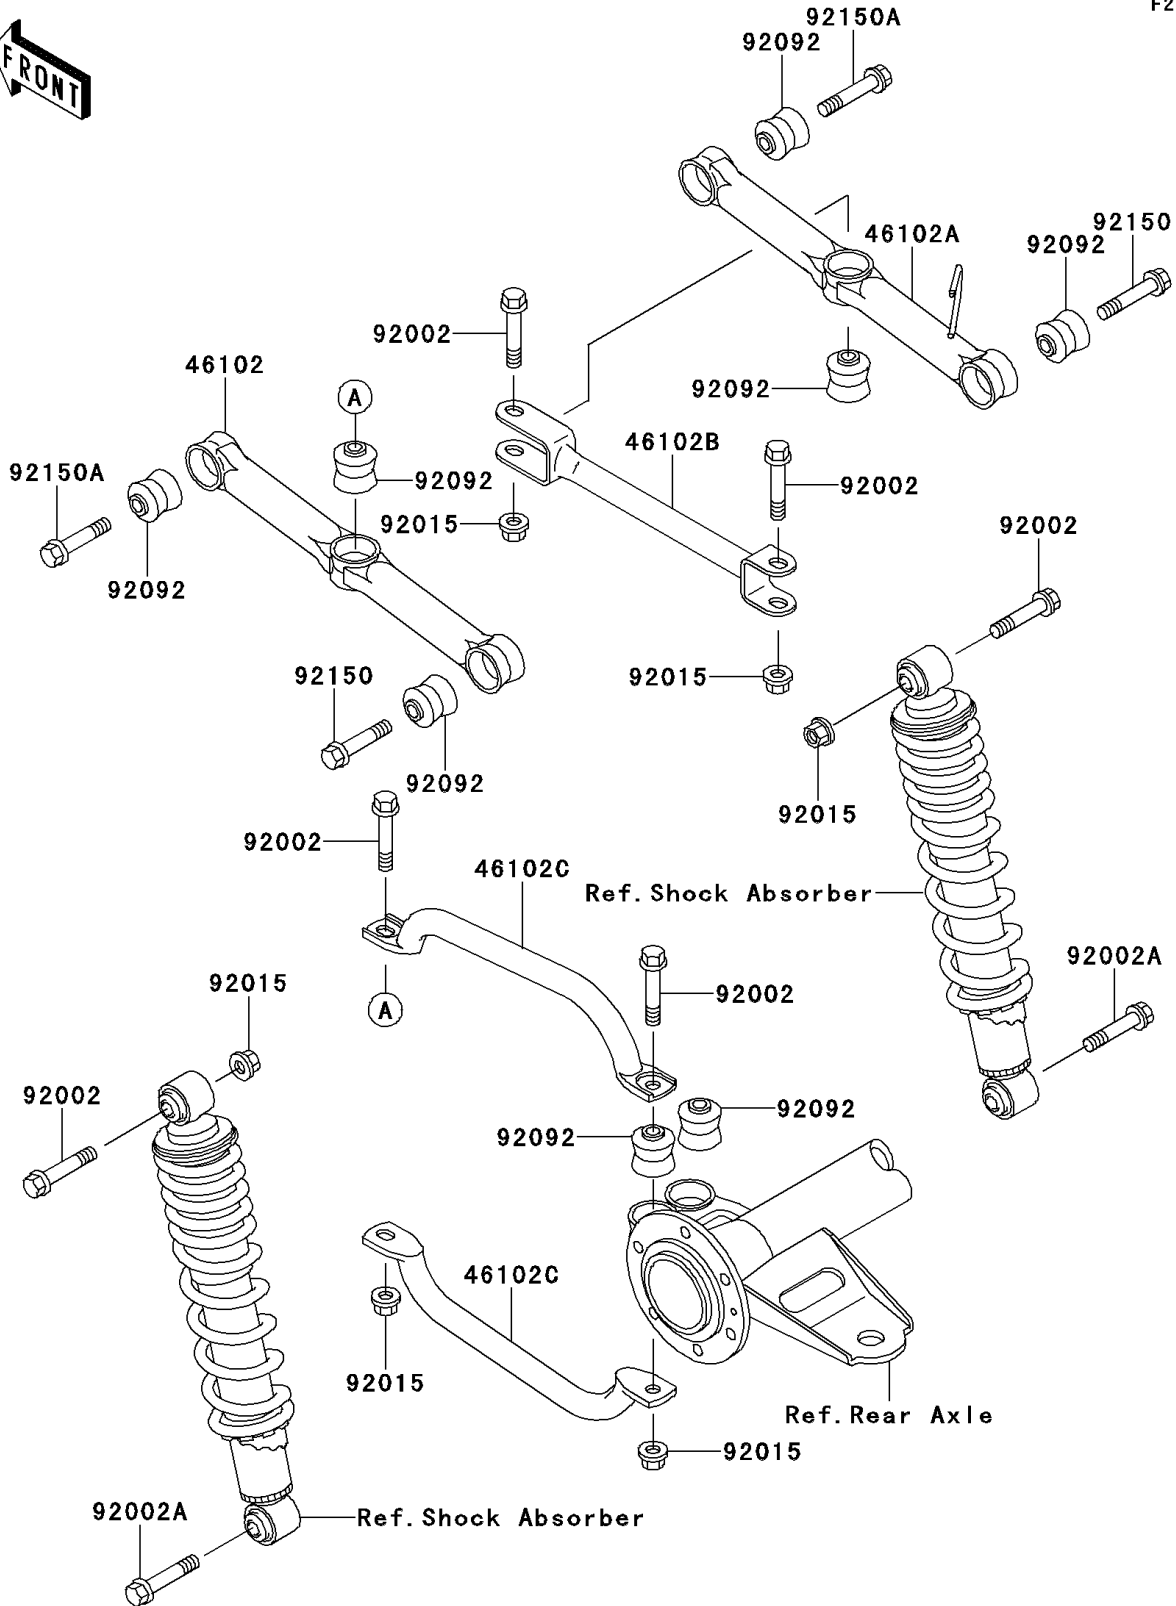

1993 Bayou 220

PARTS DIAGRAM

Rear Suspension

F2153

1993 Bayou 220

PARTS LIST

Rear Suspension

ITEM NAME

PART NUMBER

QUANTITY
