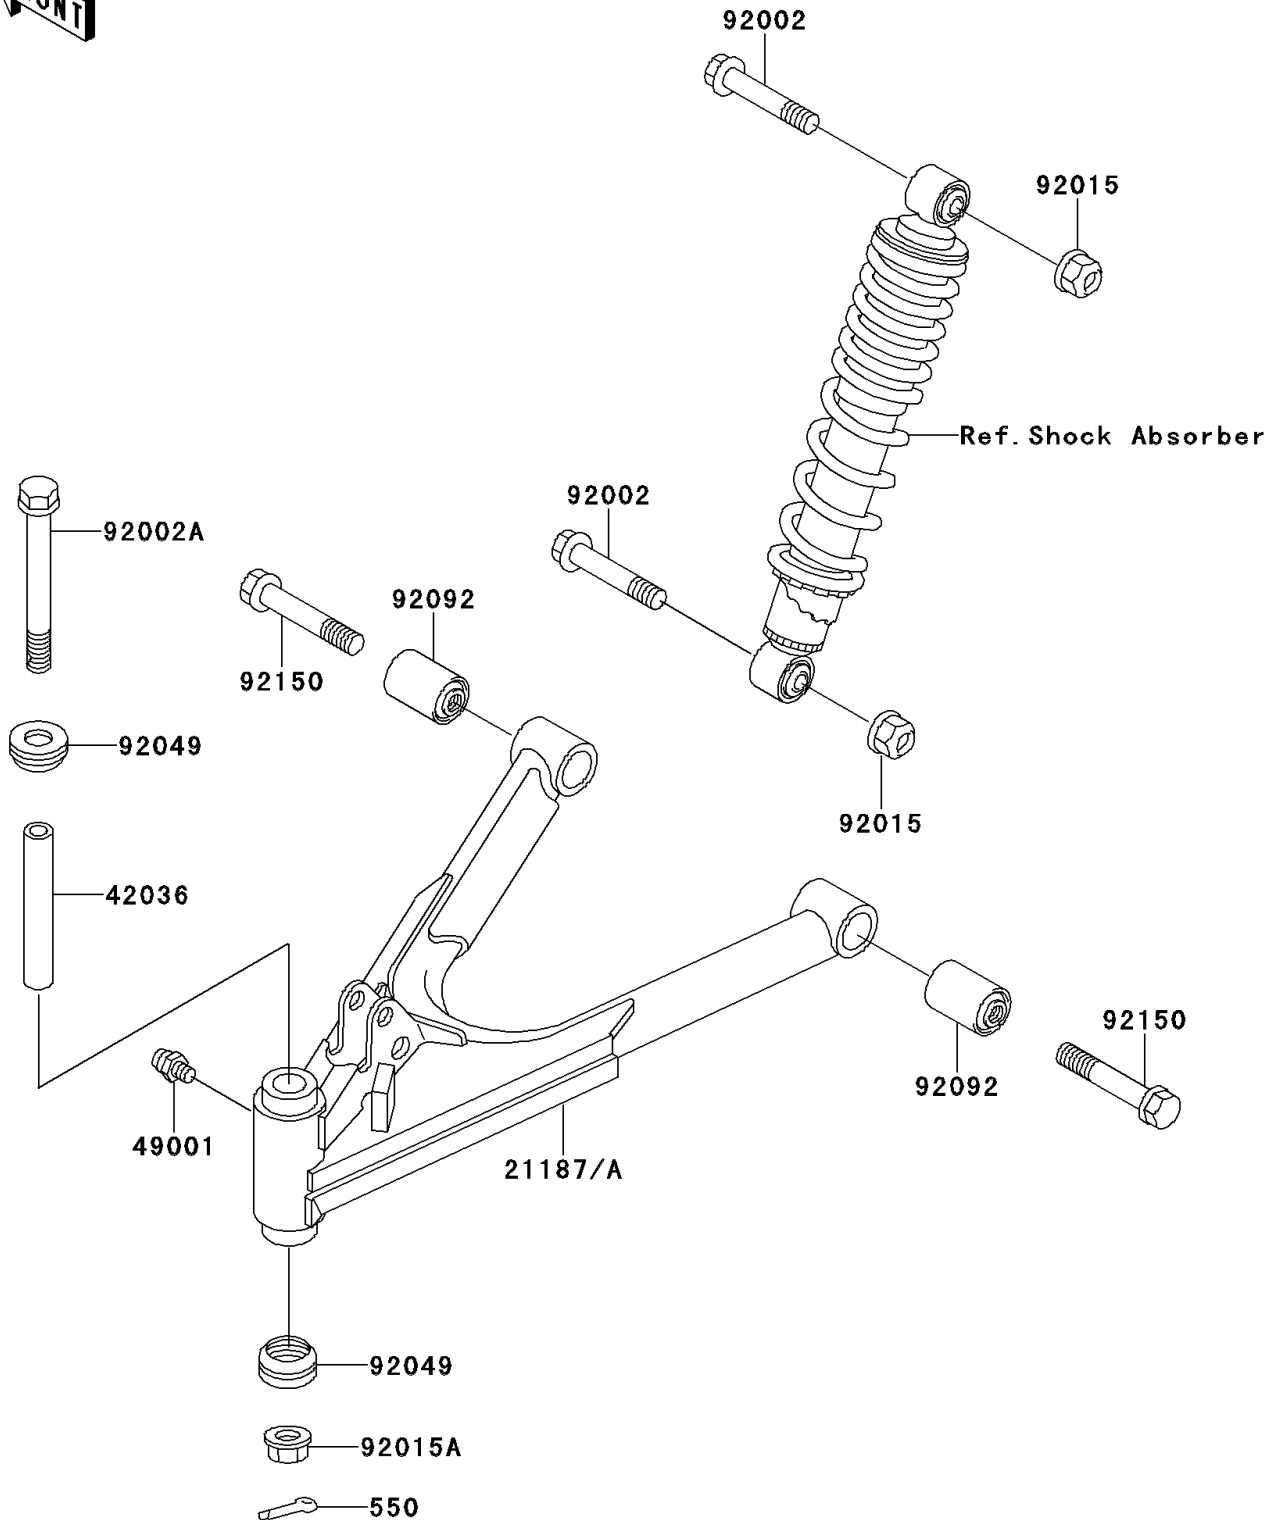

1994 Bayou 220

PARTS DIAGRAM

Front Suspension

F2152

1994 Bayou 220

PARTS LIST

Front Suspension

ITEM NAME

PART NUMBER

QUANTITY
