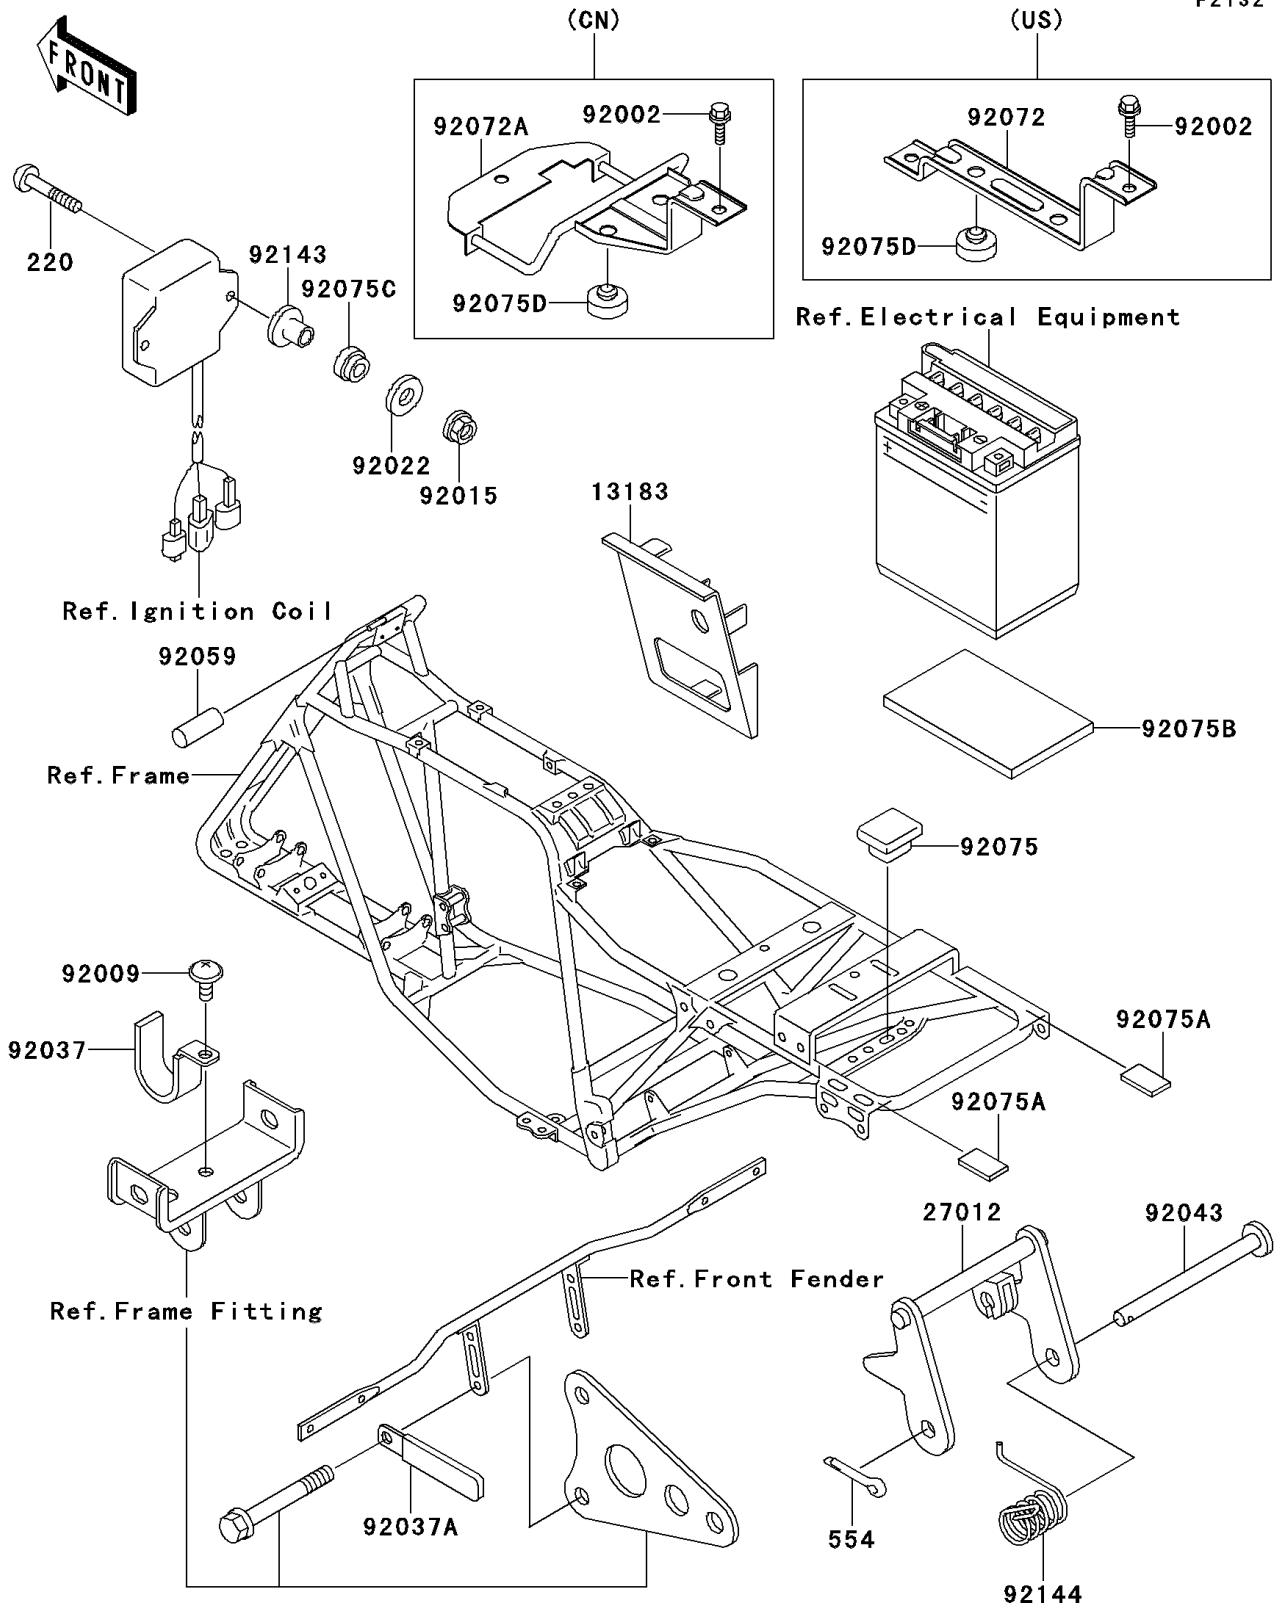

1994 Bayou 220

PARTS DIAGRAM

Battery Case

F2132

1994 Bayou 220

PARTS LIST

Battery Case

ITEM NAME

PART NUMBER

QUANTITY
