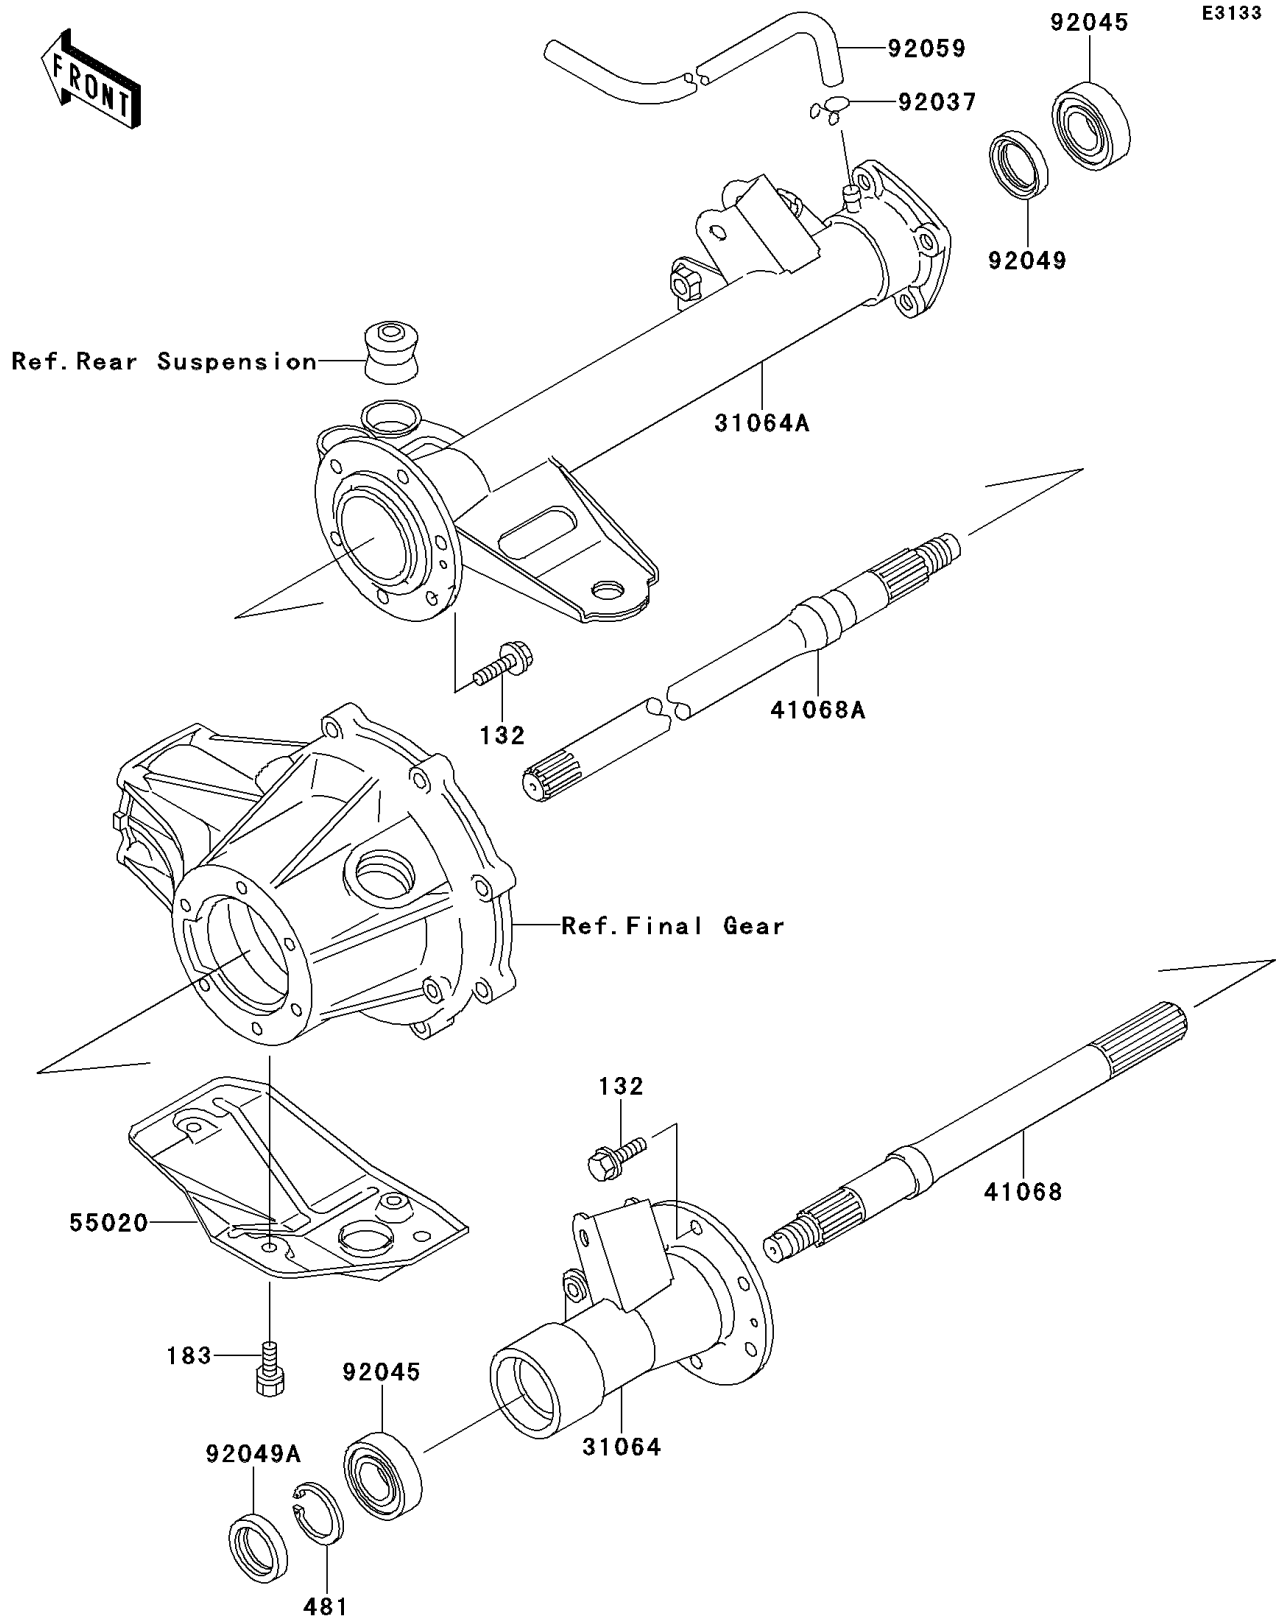

1994 Bayou 220

PARTS DIAGRAM

Rear Axle

1994 Bayou 220

PARTS LIST

Rear Axle

ITEM NAME

PART NUMBER

QUANTITY
