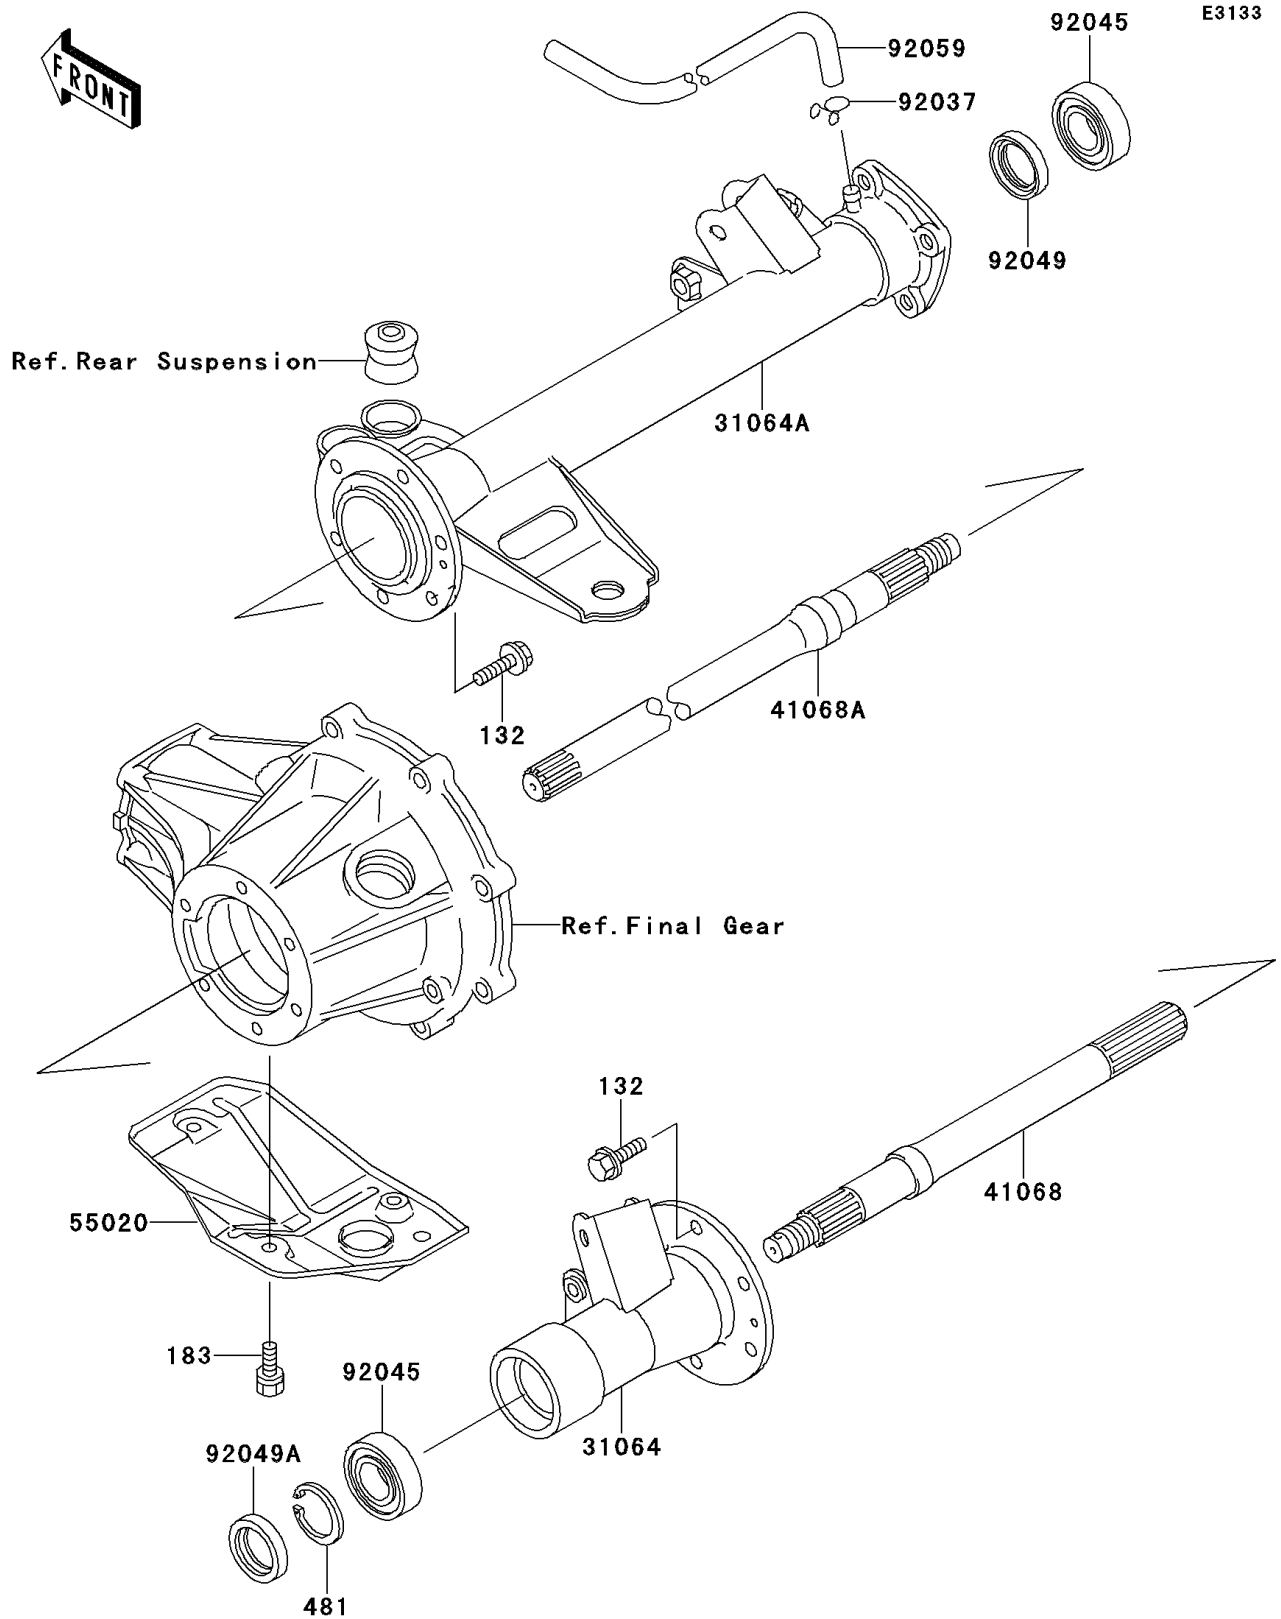

1993 Bayou 220

PARTS DIAGRAM

Rear Axle

1993 Bayou 220

PARTS LIST

Rear Axle

ITEM NAME	PART NUMBER	QUANTITY
-----------	-------------	----------
