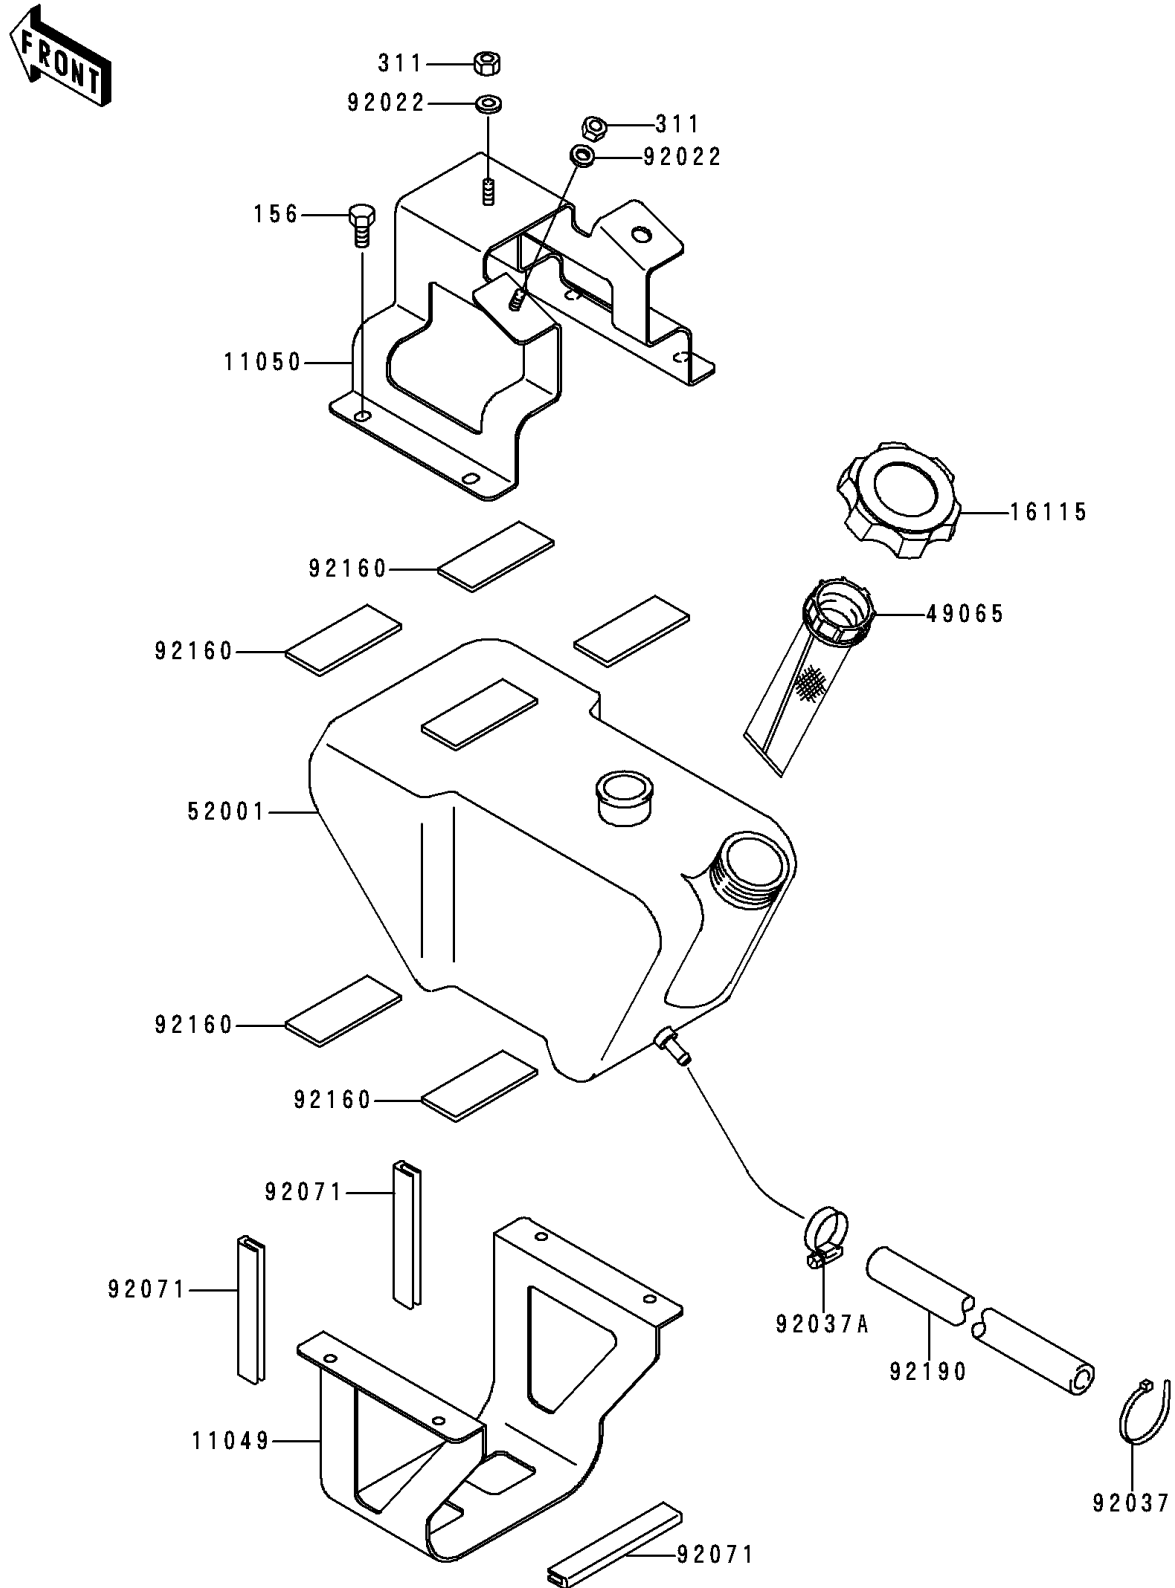

1997 900 STX

PARTS DIAGRAM

Oil Tank

F3174

1997 900 STX

PARTS LIST

Oil Tank

Kawasaki

Let the Good Times Roll®

ITEM NAME

PART NUMBER

QUANTITY
