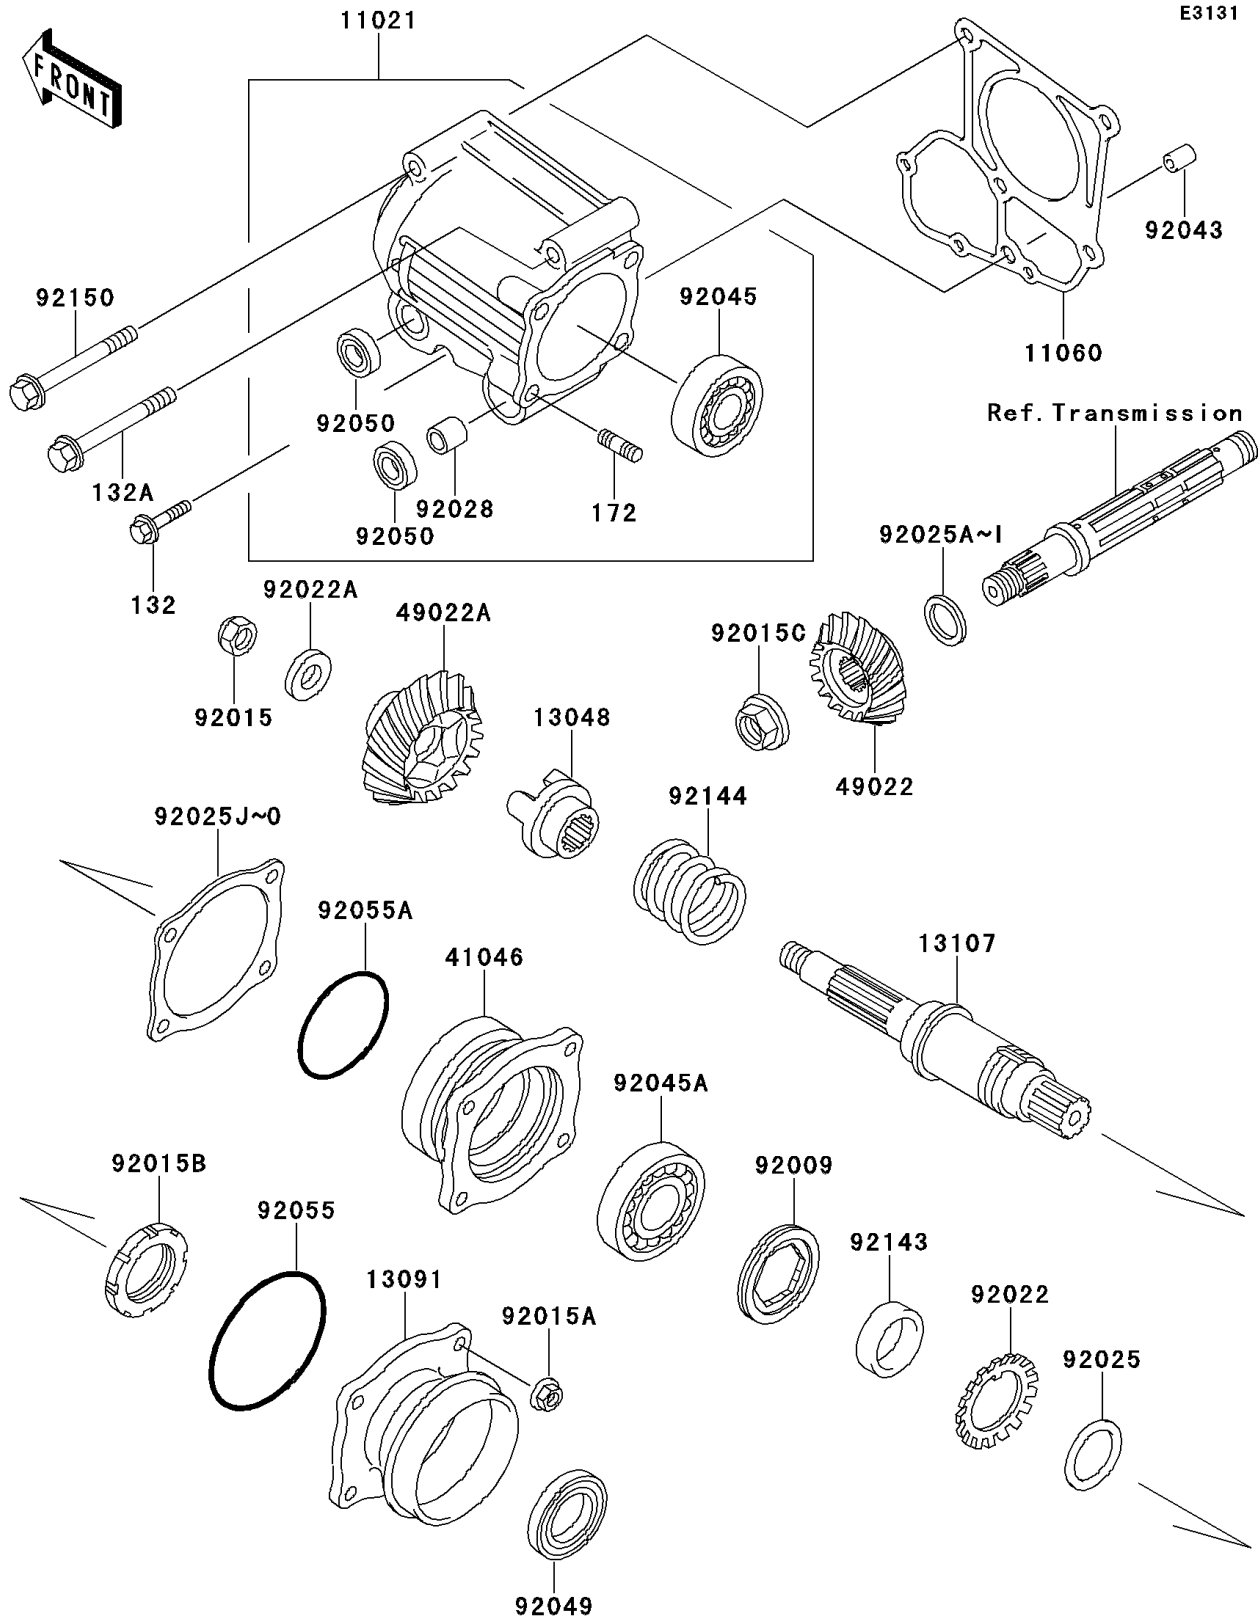

1994 Bayou 220

PARTS DIAGRAM

Front Bevel Gear

Kawasaki

Let the Good Times Roll®

1994 Bayou 220

PARTS LIST

Front Bevel Gear

ITEM NAME

PART NUMBER

QUANTITY
