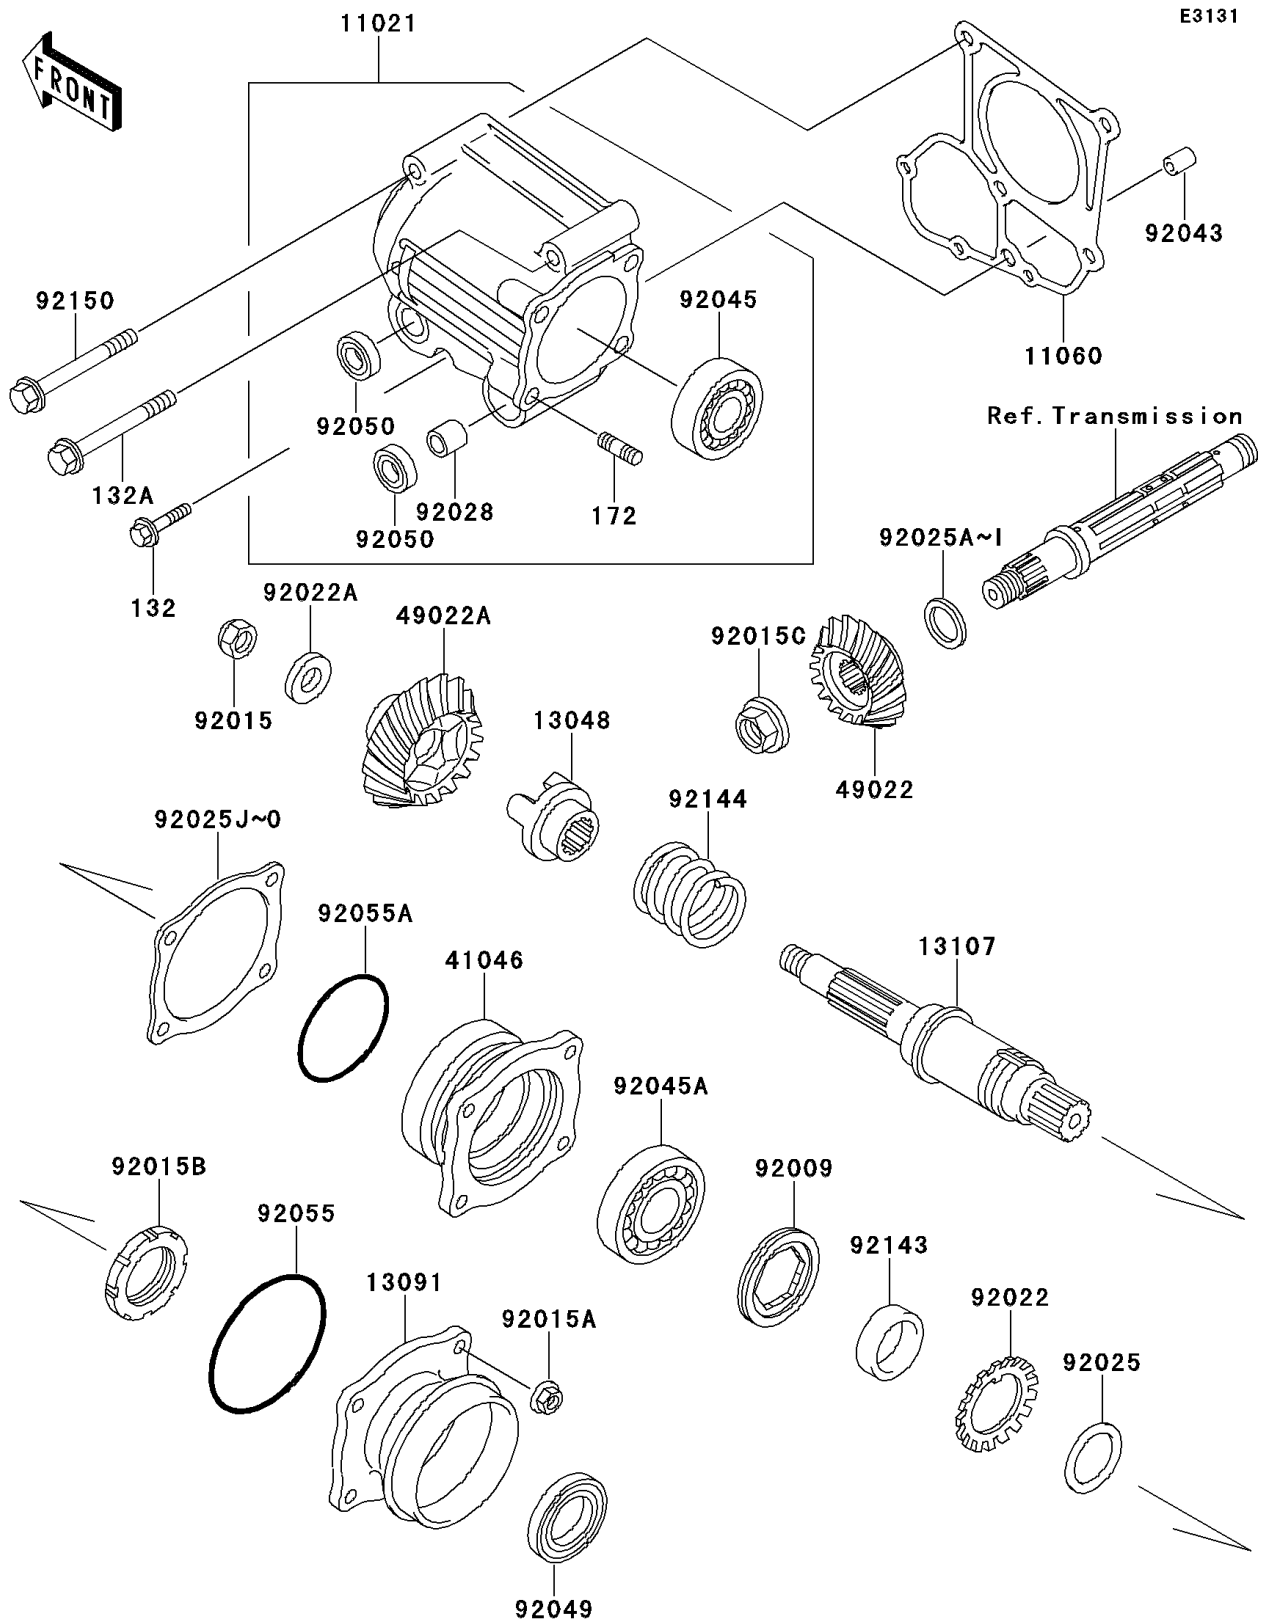

1993 Bayou 220

PARTS DIAGRAM

Front Bevel Gear

Kawasaki

Let the Good Times Roll®

1993 Bayou 220

PARTS LIST

Front Bevel Gear

ITEM NAME

PART NUMBER

QUANTITY
