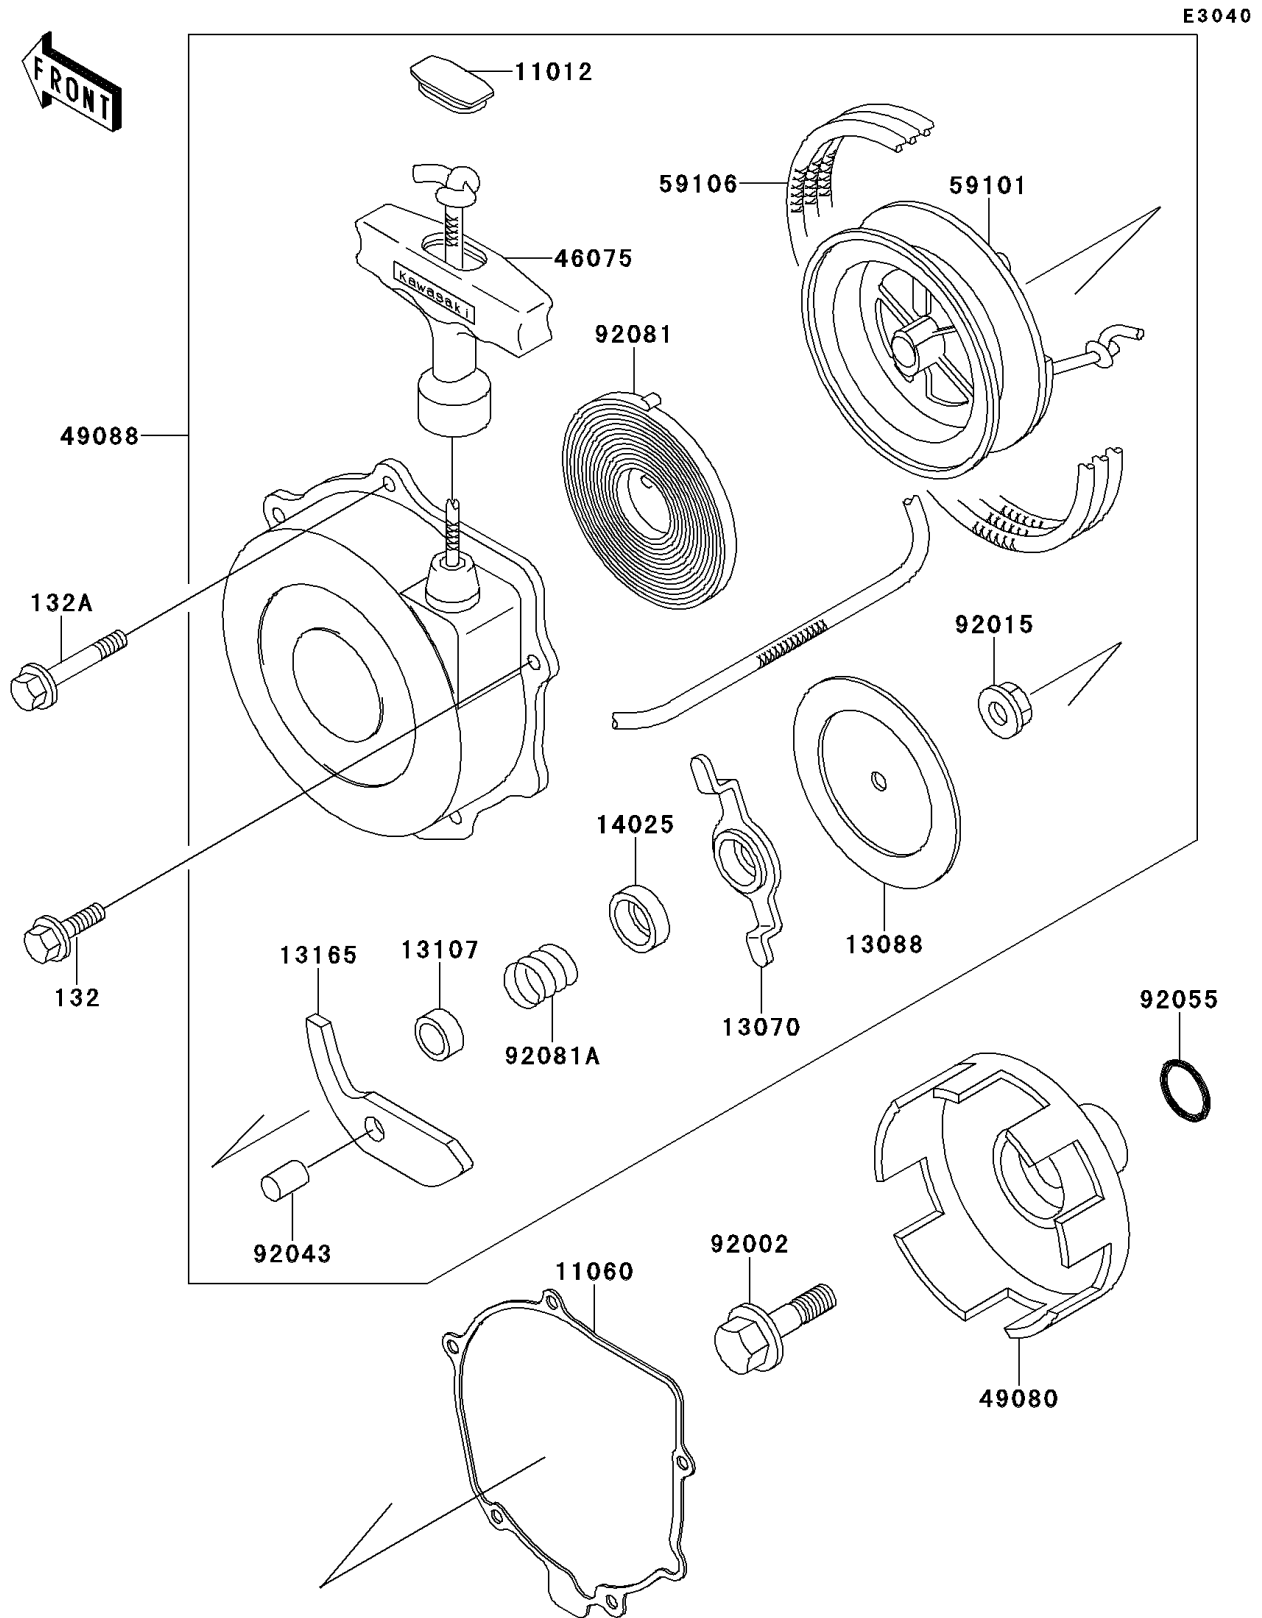

1994 Bayou 220

PARTS DIAGRAM

Recoil Starter

1994 Bayou 220

PARTS LIST

Recoil Starter

ITEM NAME

PART NUMBER

QUANTITY
