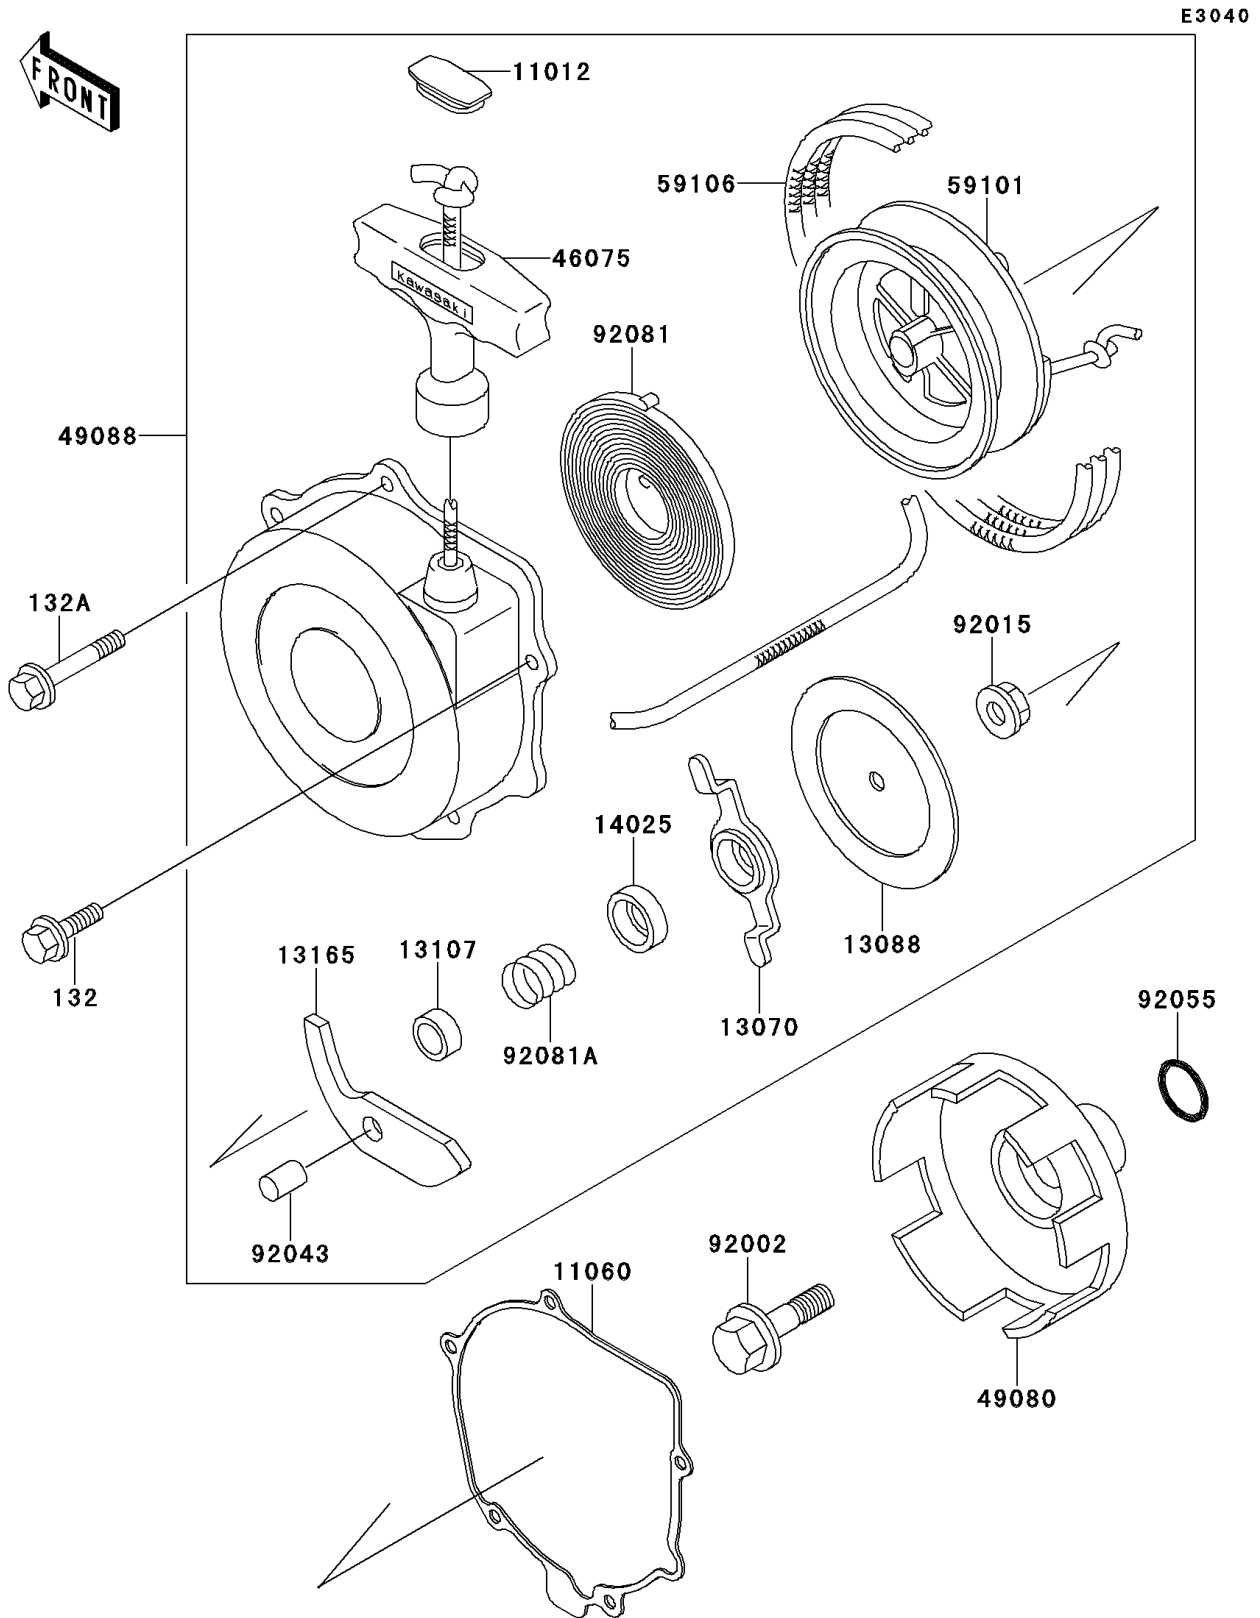

1994 Bayou 220

PARTS DIAGRAM

Recoil Starter

1994 Bayou 220

PARTS LIST

Recoil Starter

ITEM NAME	PART NUMBER	QUANTITY
BOLT-FLANGED-SMALL (Ref # 132)	132J0614	4
BOLT-FLANGED-SMALL (Ref # 132A)	132J0680	1
CAP,RECOIL GRIP (Ref # 11012)	11012-1420	1
GASKET,RECOIL STARTER (Ref # 11060)	11060-1650	1
GUIDE,RECOIL (Ref # 13070)	13070-1123	1
PLATE-FRICTION,RECOIL (Ref # 13088)	13088-1059	1
SHAFT,RECOIL (Ref # 13107)	13107-1129	1
PAWL,RECOIL (Ref # 13165)	13165-1110	1
COVER,RECOIL (Ref # 14025)	14025-1966	1
GRIP,RECOIL (Ref # 46075)	46075-1073	1
PULLEY-STARTING (Ref # 49080)	49080-1051	1
STARTER-RECOIL (Ref # 49088)	49088-1054	1
REEL (Ref # 59101)	59101-1105	1
ROPE,RECOIL (Ref # 59106)	59106-1102	1
BOLT,FLANGED,10X40 (Ref # 92002)	92002-1296	1
NUT,6MM (Ref # 92015)	92015-1464	1
PIN,RECOIL (Ref # 92043)	92043-1259	1
RING-O,16.8MM (Ref # 92055)	92055-1235	1
SPRING,RECOIL (Ref # 92081)	92081-1772	1
SPRING (Ref # 92081A)	92081-1773	1