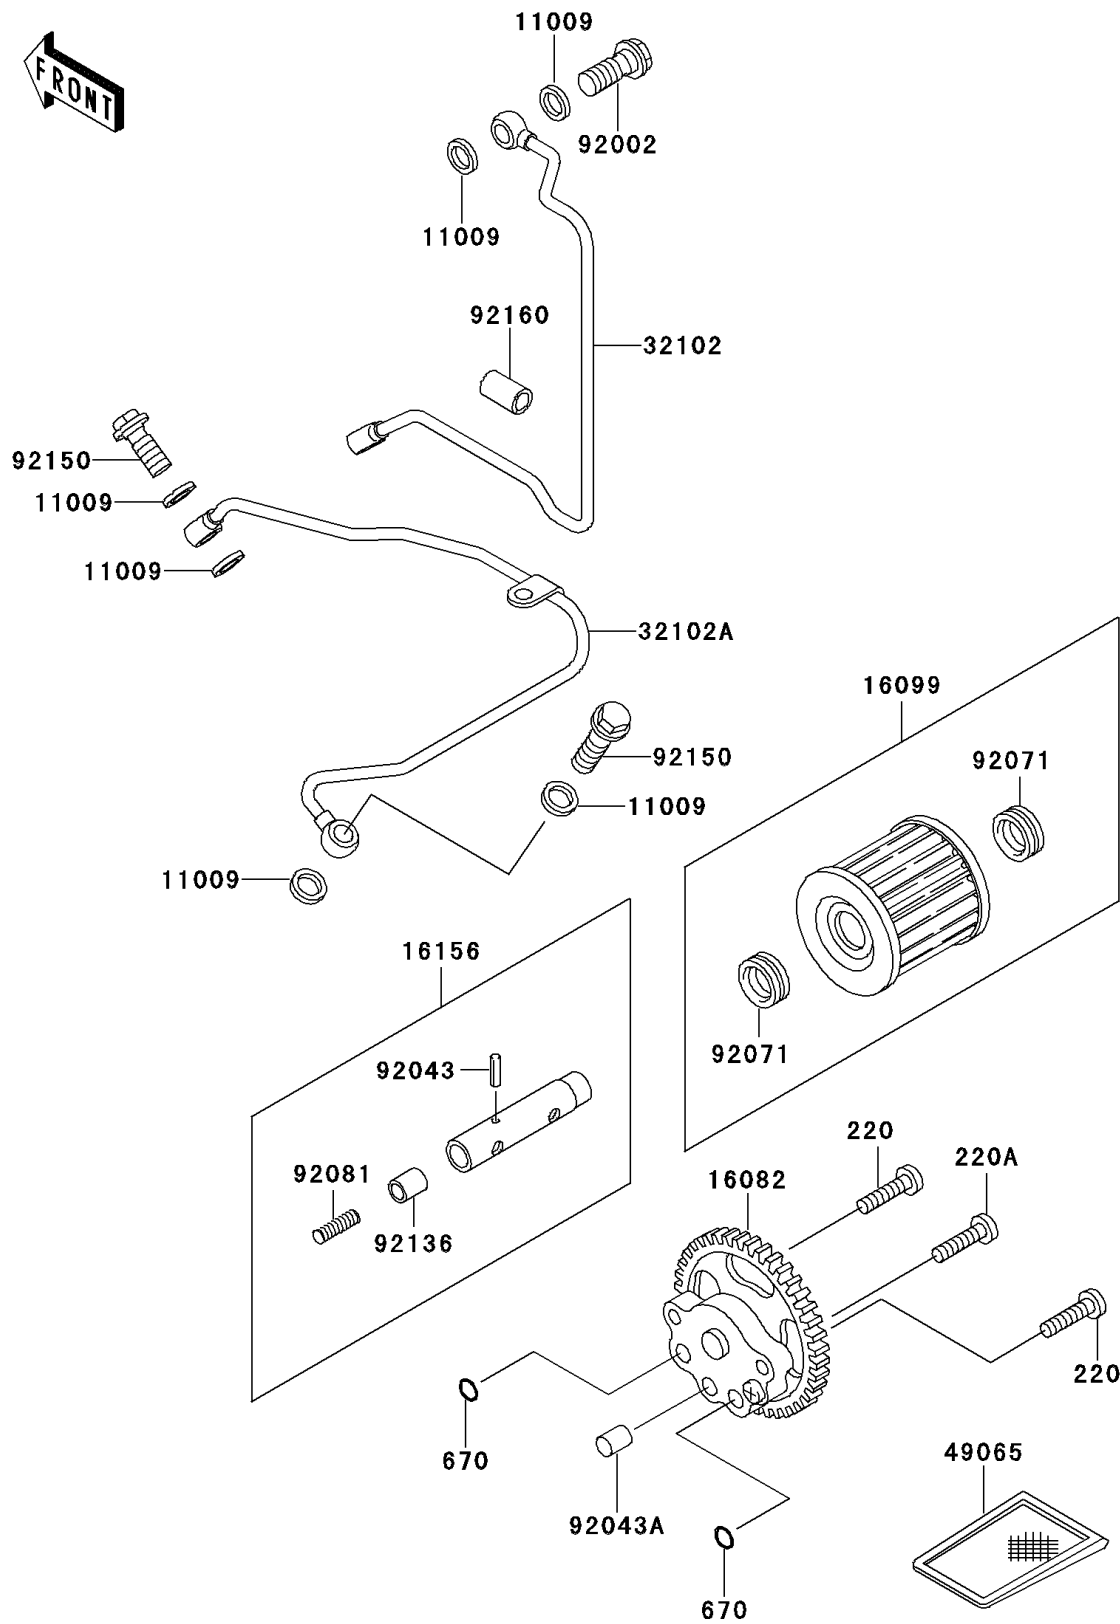

1994 Bayou 220

PARTS DIAGRAM

Oil Pump/Oil Filter

E1710

1994 Bayou 220

PARTS LIST

Oil Pump/Oil Filter

ITEM NAME

PART NUMBER

QUANTITY
