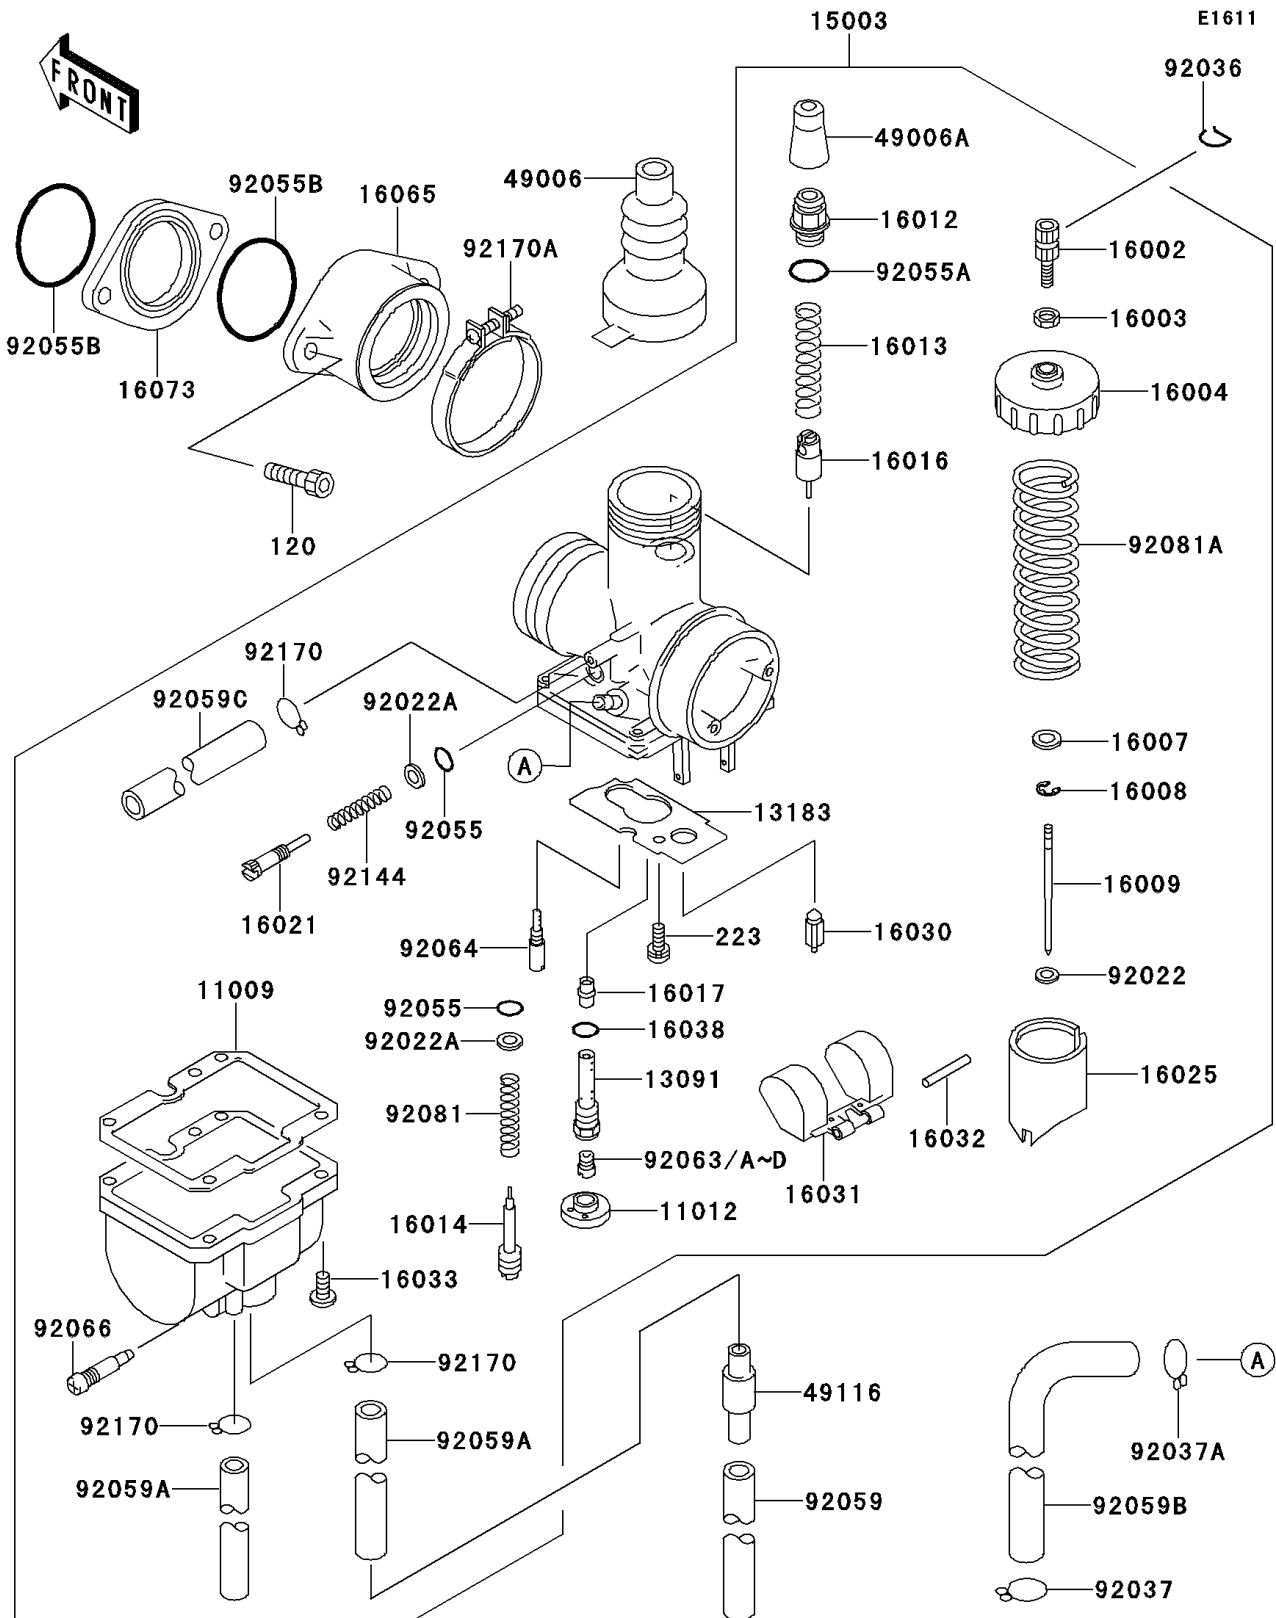

1994 Bayou 220

PARTS DIAGRAM

Carburetor

1994 Bayou 220

PARTS LIST

Carburetor

ITEM NAME

PART NUMBER

QUANTITY
