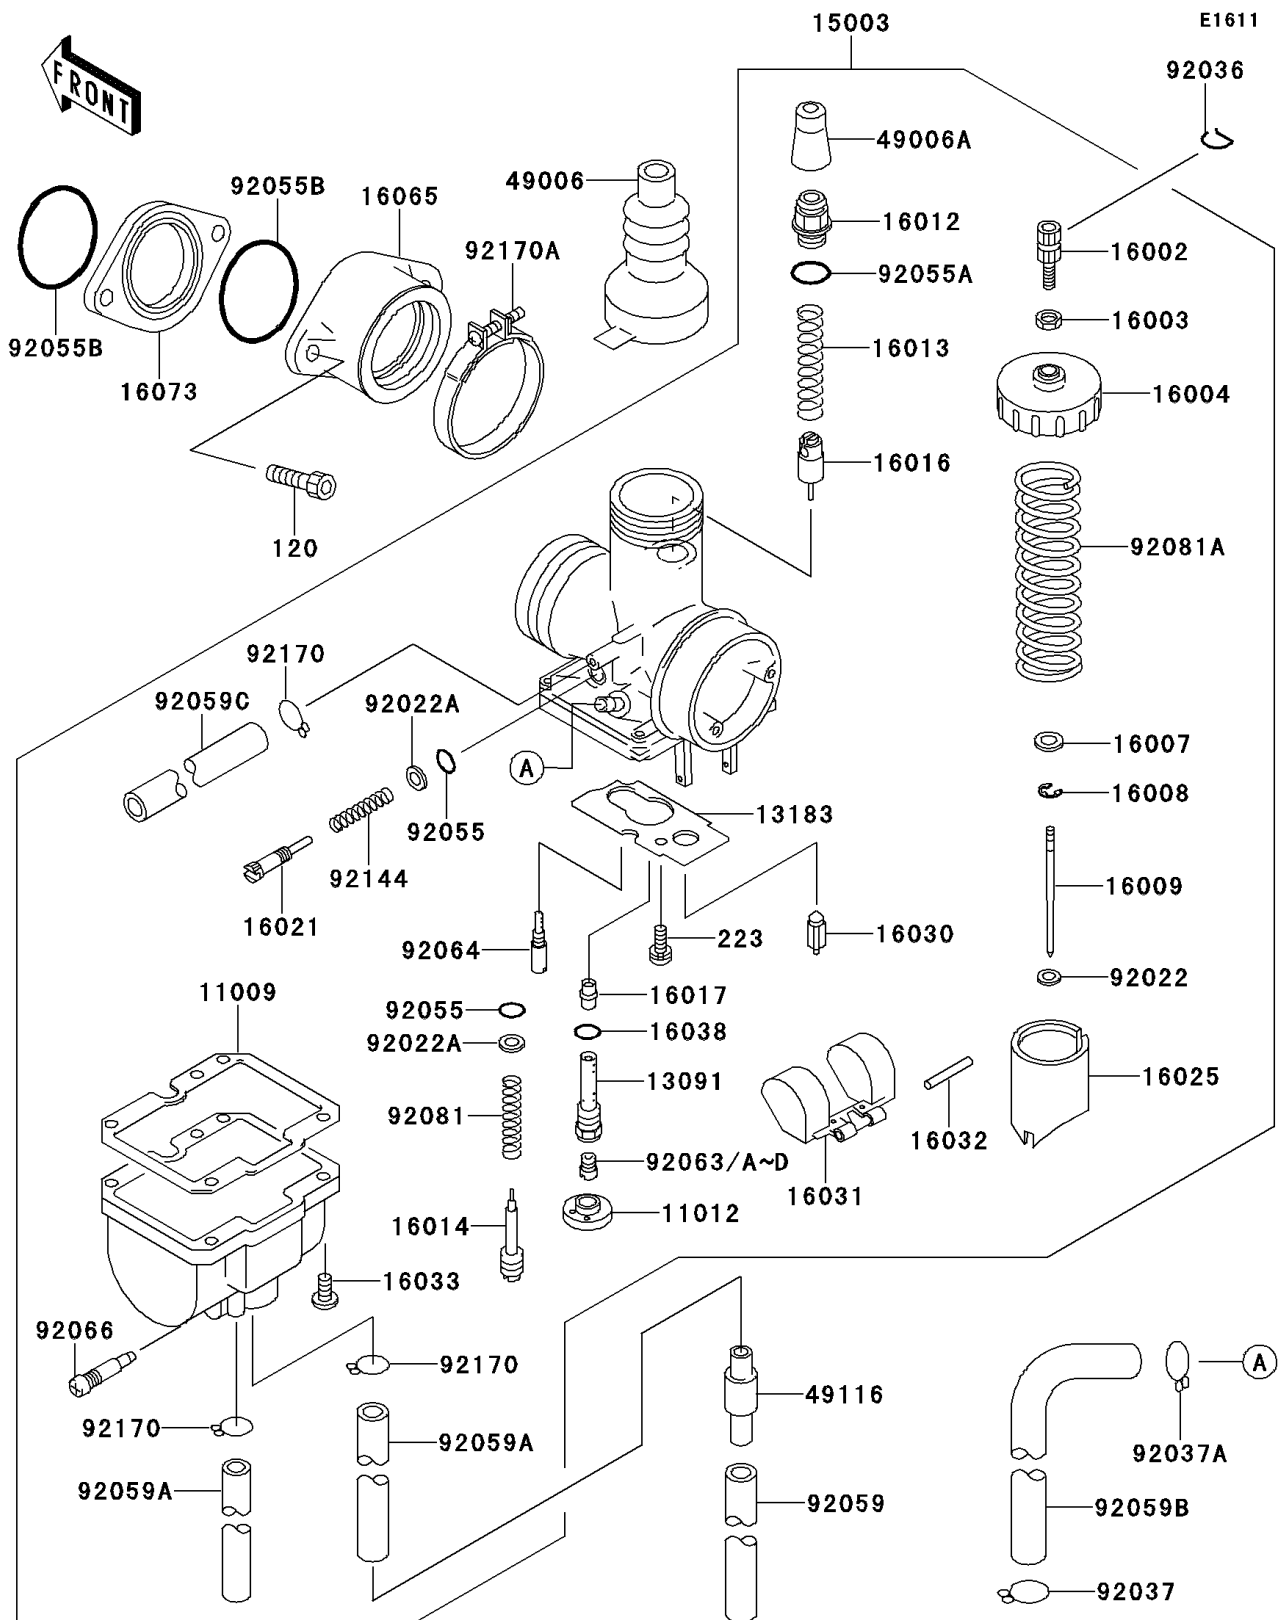

1993 Bayou 220

PARTS DIAGRAM

Carburetor

1993 Bayou 220

PARTS LIST

Carburetor

ITEM NAME	PART NUMBER	QUANTITY
GASKET,FLOAT CHAMBER (Ref # 11009)	11009-1676	1
CAP (Ref # 11012)	11012-1659	1
HOLDER,NEEDLE JET (Ref # 13091)	13091-1551	1
PLATE (Ref # 13183)	13183-1273	1
CARBURETOR-ASSY (Ref # 15003)	15003-1080	1
ADJUSTER-CABLE (Ref # 16002)	16002-011	1
NUT,ADJUST LOCK (Ref # 16003)	16003-006	1
CAP-CHAMBER,MIXING (Ref # 16004)	16004-1055	1
SEAT-SPRING,THROTTLE VALVE (Ref # 16007)	16007-1111	1
CLAMP,E-TYPE (Ref # 16008)	16008-010	1
NEEDLE-JET,5GN46-2 (Ref # 16009)	16009-1388	1
CAP-STARTER PLUNGER (Ref # 16012)	16012-1056	1
SPRING,STARTER PLUNGER (Ref # 16013)	16013-003	1
SCREW-PILOT AIR (Ref # 16014)	16014-1056	1
PLUNGER,STARTER (Ref # 16016)	16016-1074	1
JET-NEEDLE,O-0 (Ref # 16017)	16017-1346	1
SCREW-THROTTLE STOP (Ref # 16021)	16021-1126	1
VALVE-THROTTLE,CA3.0 (Ref # 16025)	16025-1150	1
VALVE-FLOAT,#1.5 (Ref # 16030)	16030-1066	1
FLOAT (Ref # 16031)	16031-1055	1
PIN,FLOAT (Ref # 16032)	16032-003	1
SCREW,PAN HEAD,4X14 (Ref # 16033)	16033-013	4
GASKET,"O"RING (Ref # 16038)	16038-016	1
HOLDER-CARBURETOR (Ref # 16065)	16065-1157	1
INSULATOR (Ref # 16073)	16073-1053	1
BOOT (Ref # 49006)	49006-1230	1
BOOT,STARTER PLUNGER (Ref # 49006A)	49006-1235	1
VALVE-ASSY (Ref # 49116)	49116-1126	1
WASHER,THROTTLE VALVE (Ref # 92022)	92022-1024	1