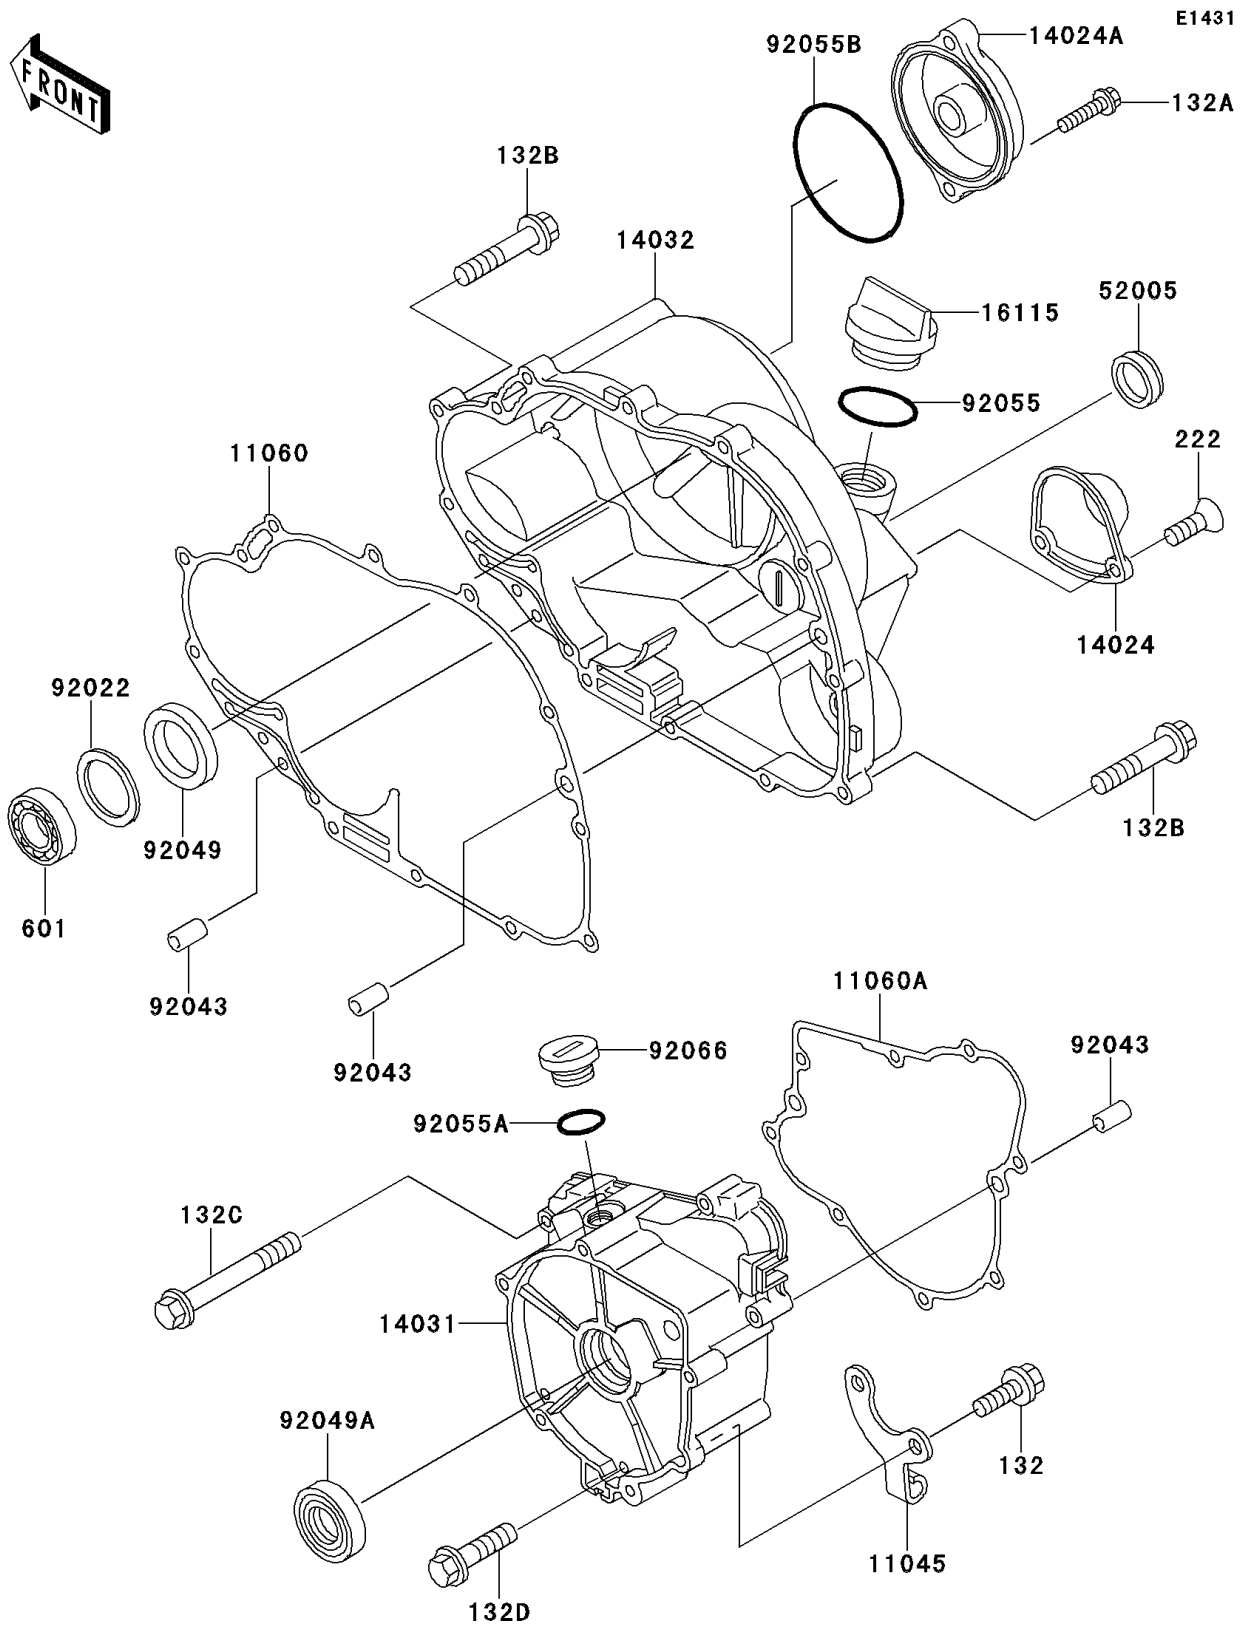

1994 Bayou 220

PARTS DIAGRAM

Engine Cover(s)

Kawasaki

Let the Good Times Roll®

1994 Bayou 220

PARTS LIST

Engine Cover(s)

ITEM NAME

PART NUMBER

QUANTITY
