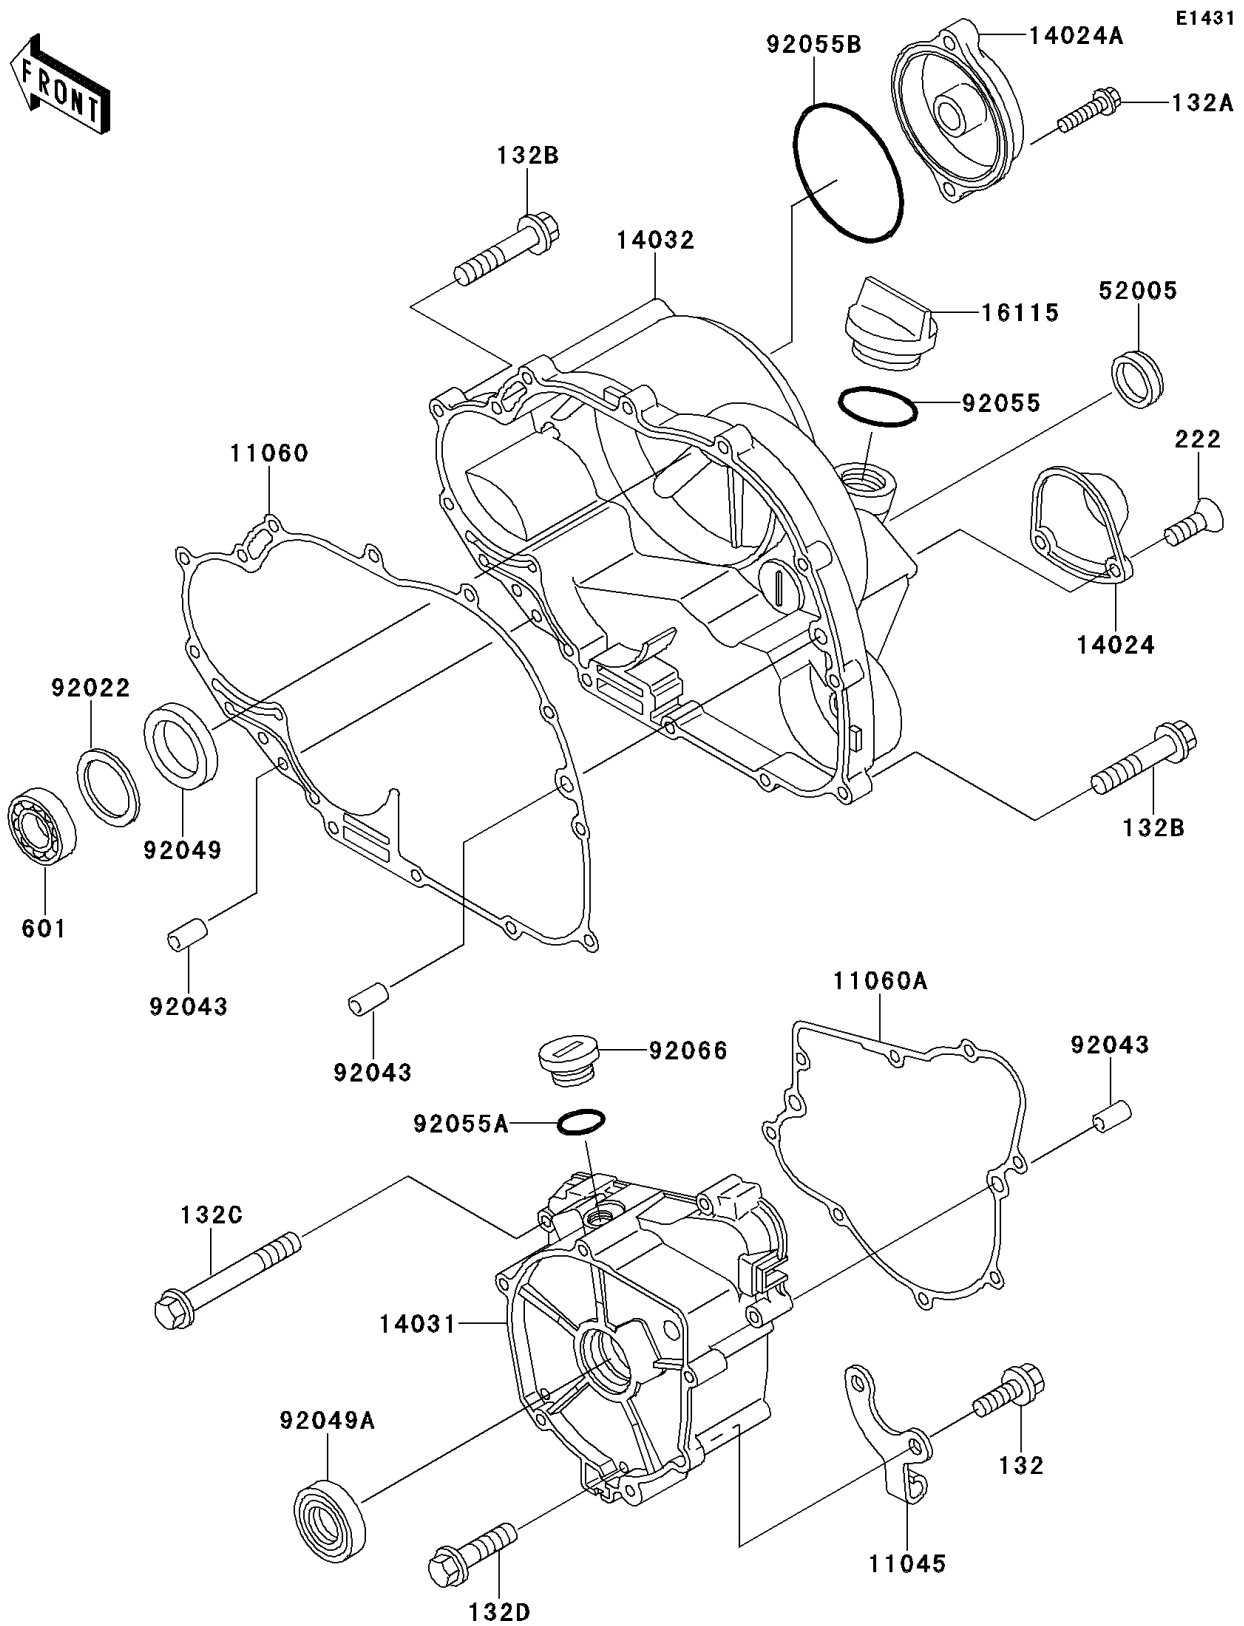

1993 Bayou 220

PARTS DIAGRAM

Engine Cover(s)

Kawasaki

Let the Good Times Roll®

1993 Bayou 220

PARTS LIST

Engine Cover(s)

ITEM NAME

PART NUMBER

QUANTITY
