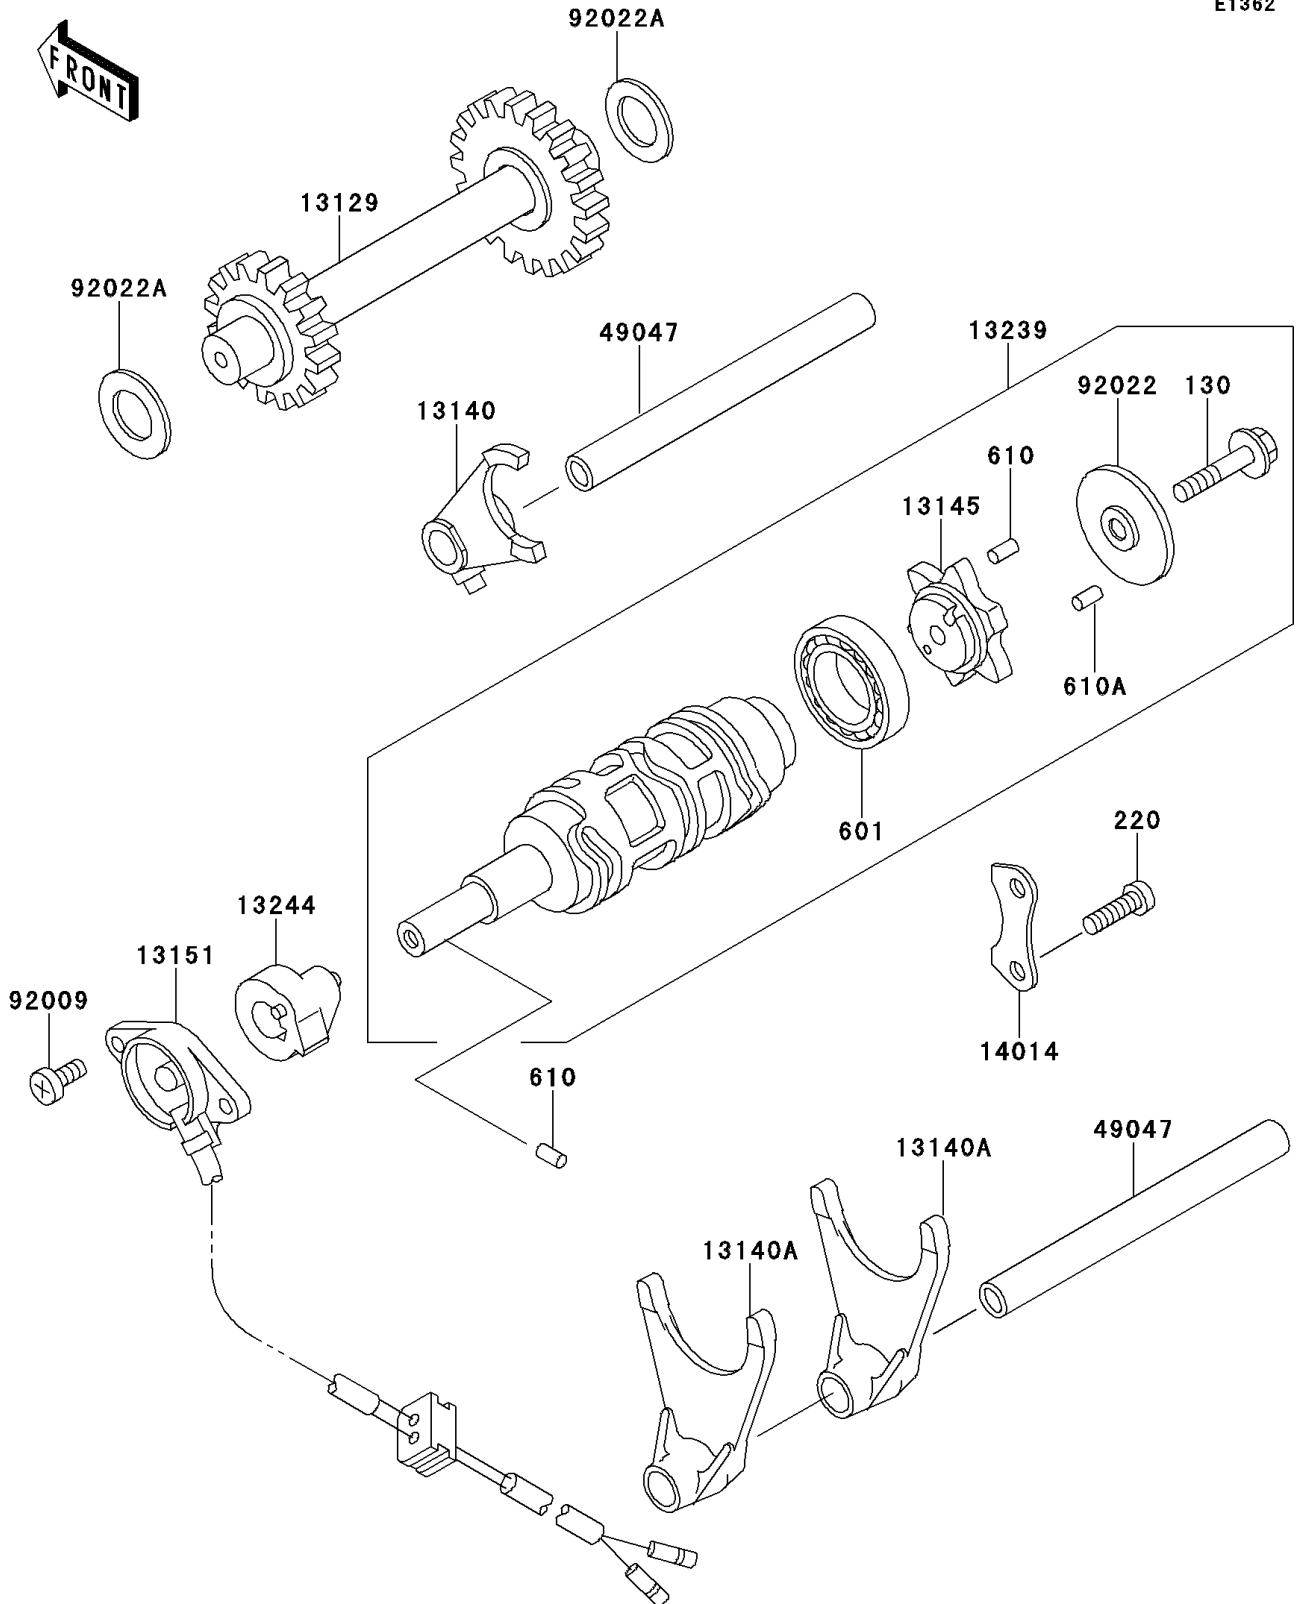

1994 Bayou 220

PARTS DIAGRAM

Gear Change Drum/Shift Fork(s)

E1362

1994 Bayou 220

PARTS LIST

Gear Change Drum/Shift Fork(s)

ITEM NAME

PART NUMBER

QUANTITY
