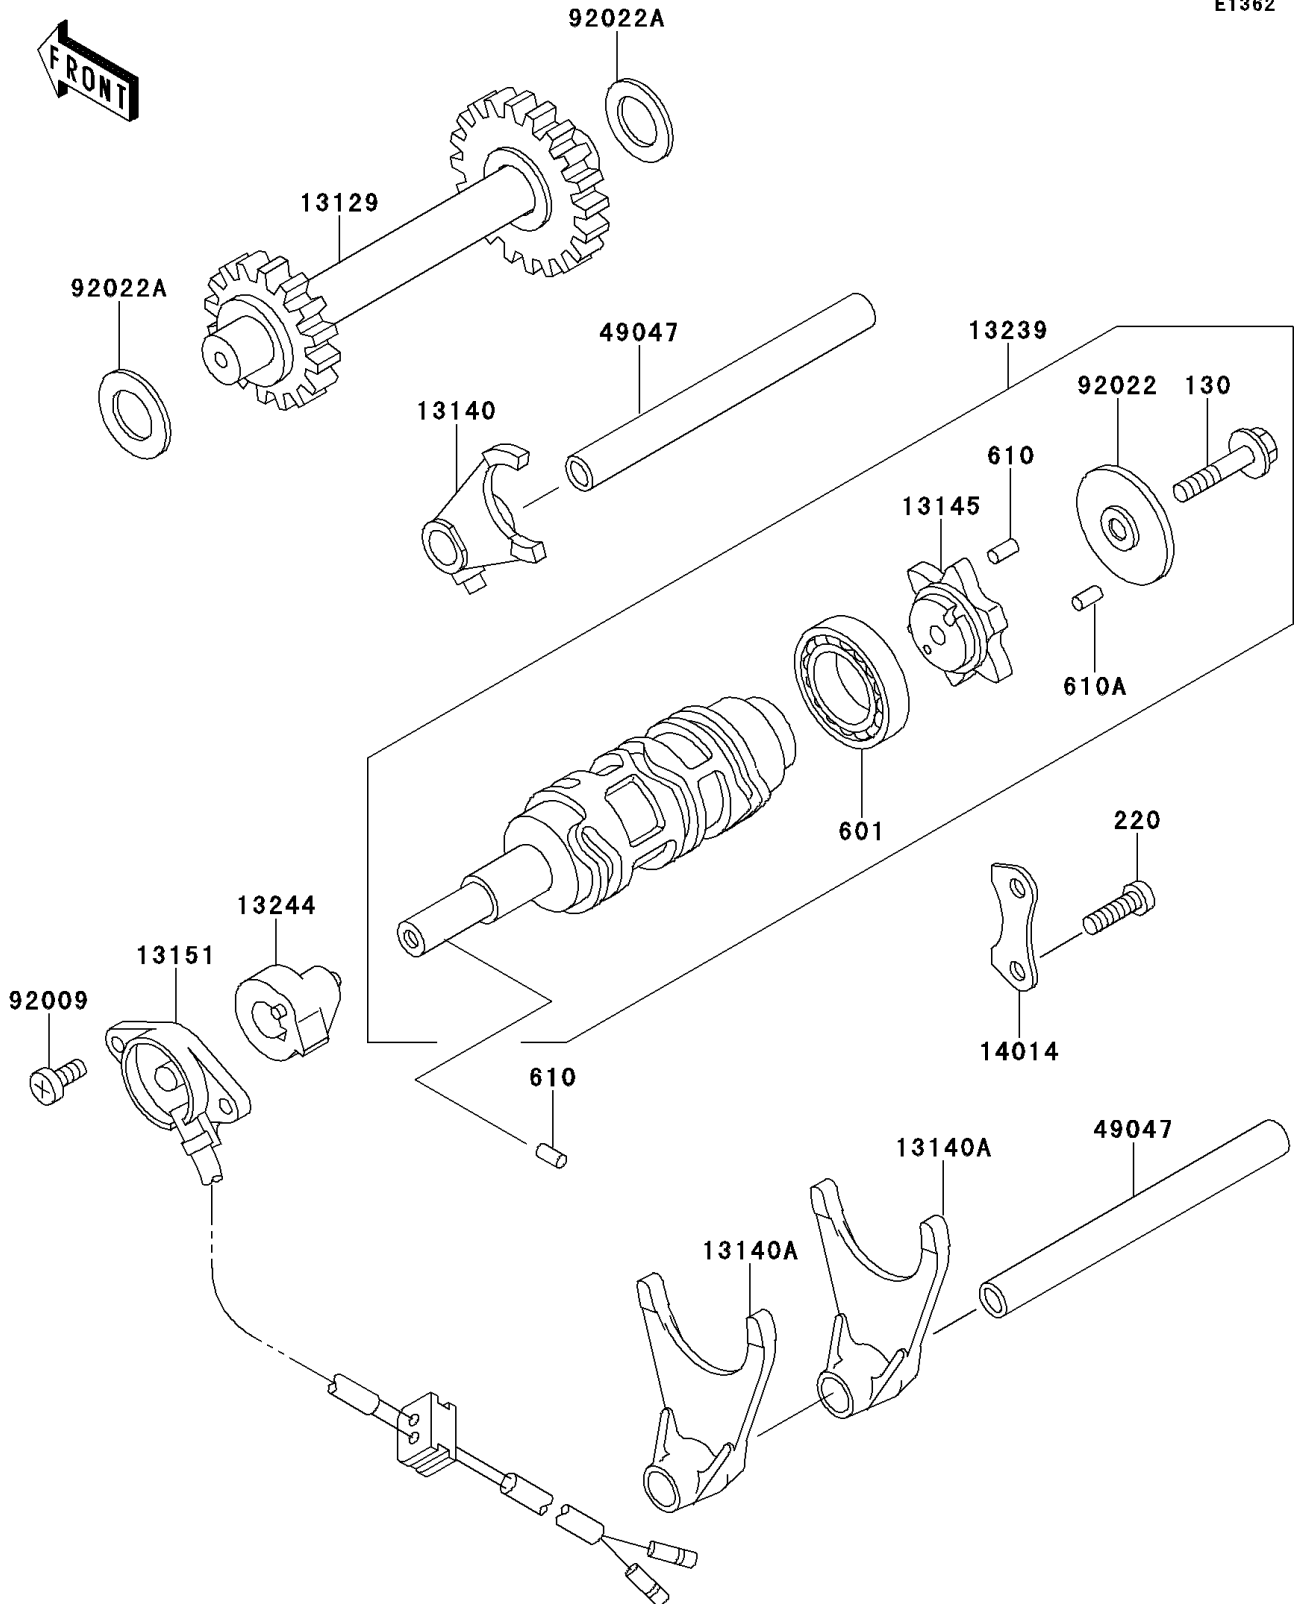

1996 Bayou 220

PARTS DIAGRAM

Gear Change Drum/Shift Fork(s)

E1362

1996 Bayou 220

PARTS LIST

Gear Change Drum/Shift Fork(s)

ITEM NAME	PART NUMBER	QUANTITY
BOLT-FLANGED,6X35 (Ref # 130)	130G0635	1
SCREW-PAN-CROS,6X14 (Ref # 220)	220B0614	2
BEARING-BALL (Ref # 601)	601A6005	1
ROLLER,4X6 (Ref # 610)	610A0406	2
ROLLER,4X12 (Ref # 610A)	610A0412	6
GEAR,REVERSE,22T&27T (Ref # 13129)	13129-1870	1
FORK-SHIFT (Ref # 13140)	13140-1161	1
FORK-SHIFT (Ref # 13140A)	13140-1162	2
CAM-CHANGE DRUM (Ref # 13145)	13145-1064	1
SWITCH-COMP,NEUTRAL (Ref # 13151)	13151-1067	1
DRUM-ASSY-CHANGE (Ref # 13239)	13239-1145	1
STOPPER-ASSY,REVERSE (Ref # 13244)	13244-1055	1
PLATE-POSITION (Ref # 14014)	14014-1087	1
ROD-SHIFT (Ref # 49047)	49047-1073	2
SCREW,5X14 (Ref # 92009)	92009-1341	2
WASHER,CHANGE DRUM (Ref # 92022)	92022-1886	1
WASHER,15.3X25X1 (Ref # 92022A)	92022-279	2