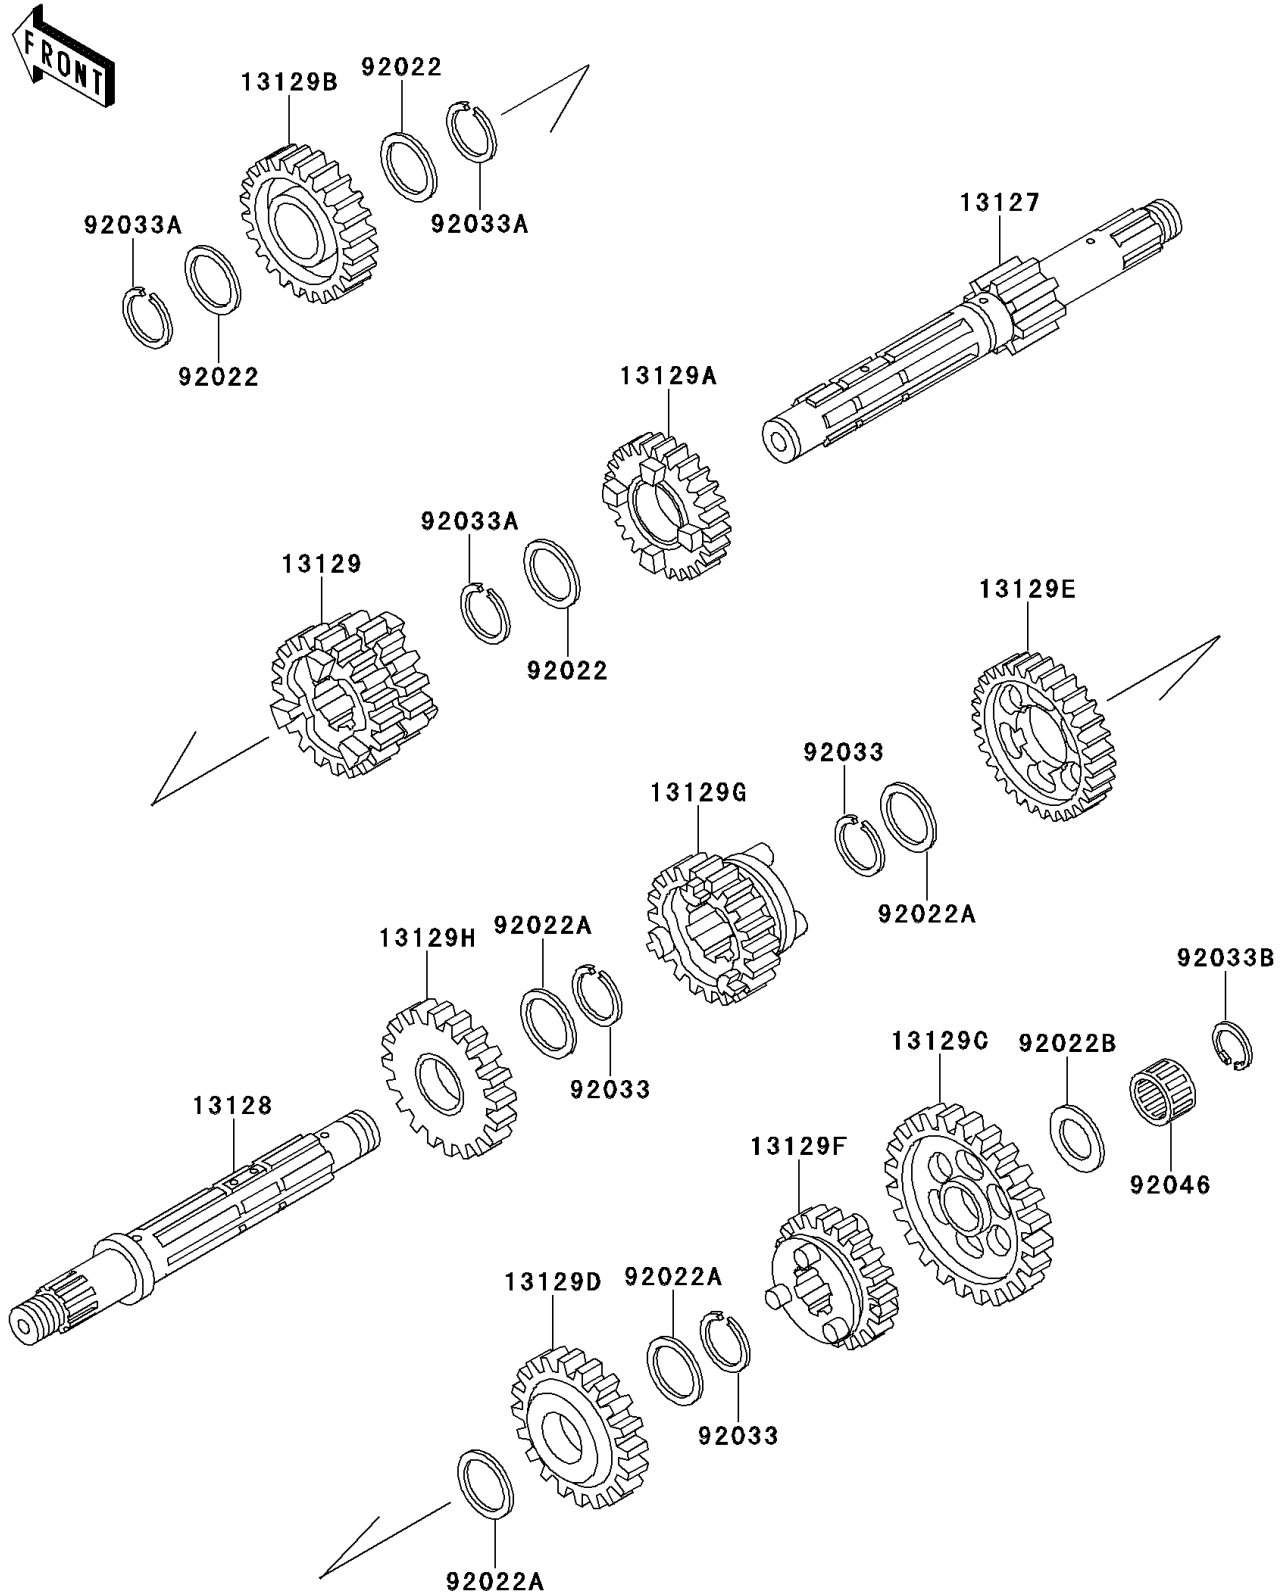

1994 Bayou 220

PARTS DIAGRAM

Transmission

E1361

1994 Bayou 220

PARTS LIST

Transmission

ITEM NAME

PART NUMBER

QUANTITY
