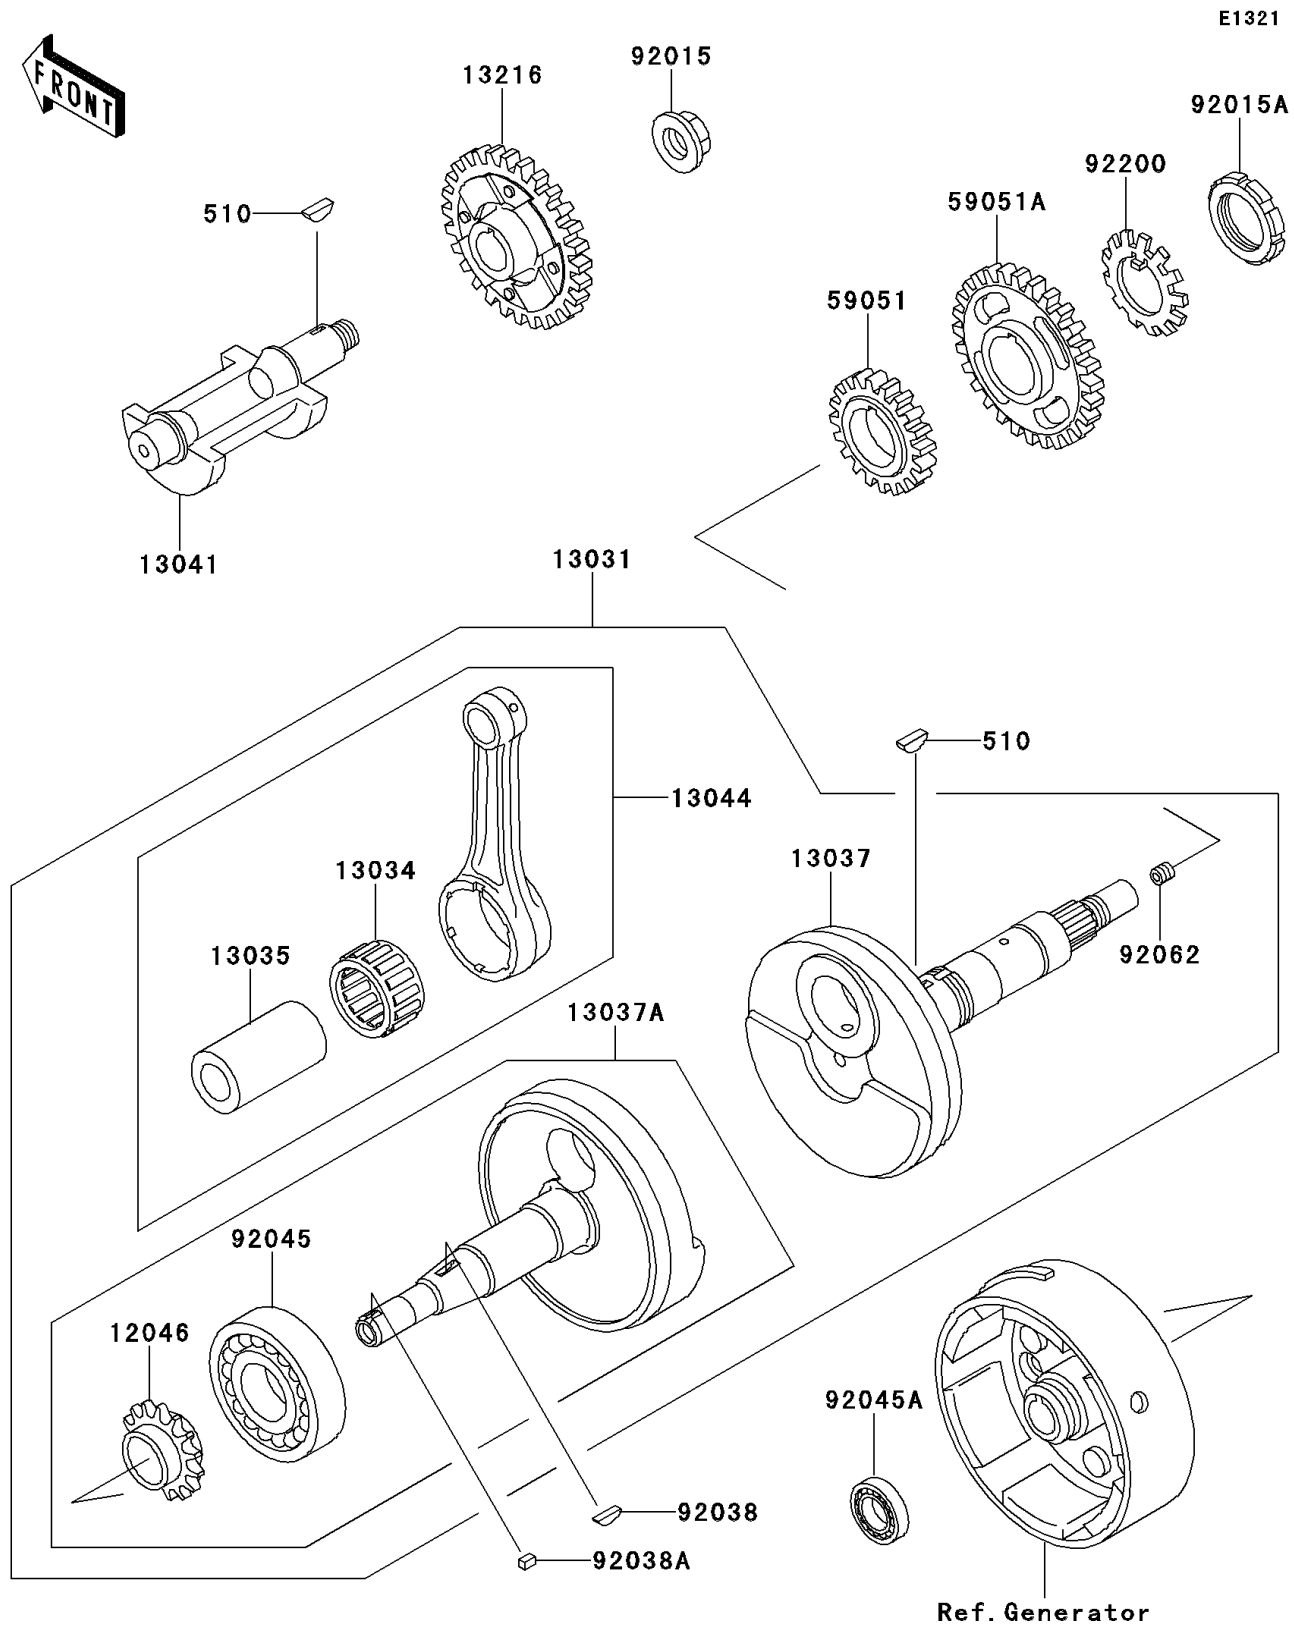

1994 Bayou 220

PARTS DIAGRAM

Crankshaft

1994 Bayou 220

PARTS LIST

Crankshaft

ITEM NAME

PART NUMBER

QUANTITY
