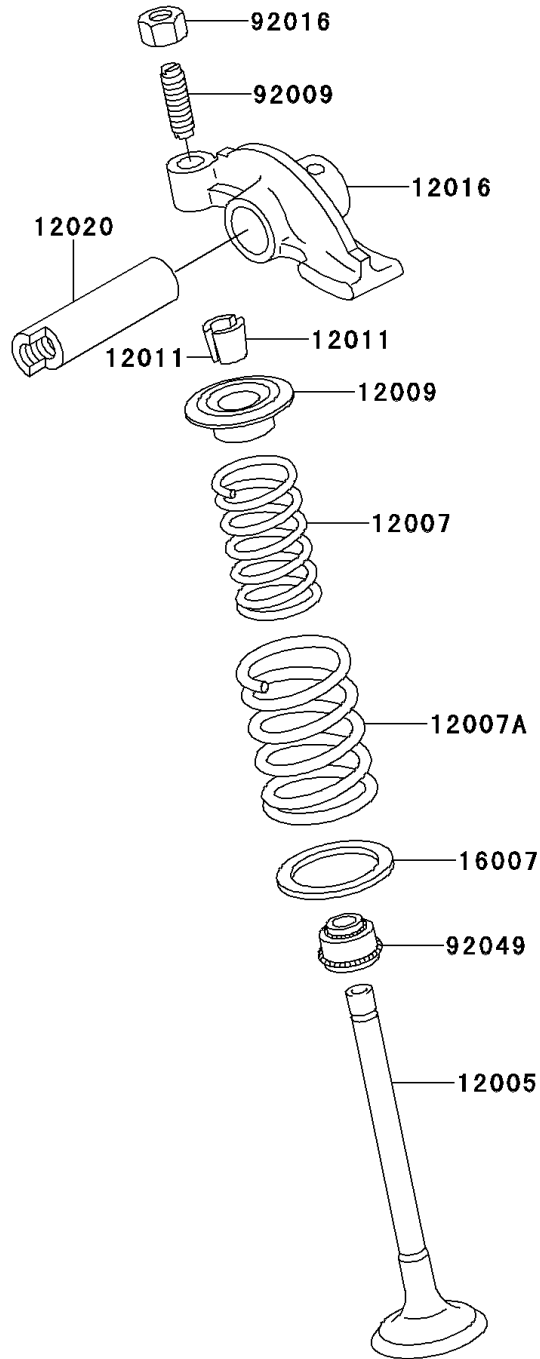

1994 Bayou 220

PARTS DIAGRAM

Valve(s)

E1210

1994 Bayou 220

PARTS LIST

Valve(s)

ITEM NAME

PART NUMBER

QUANTITY
