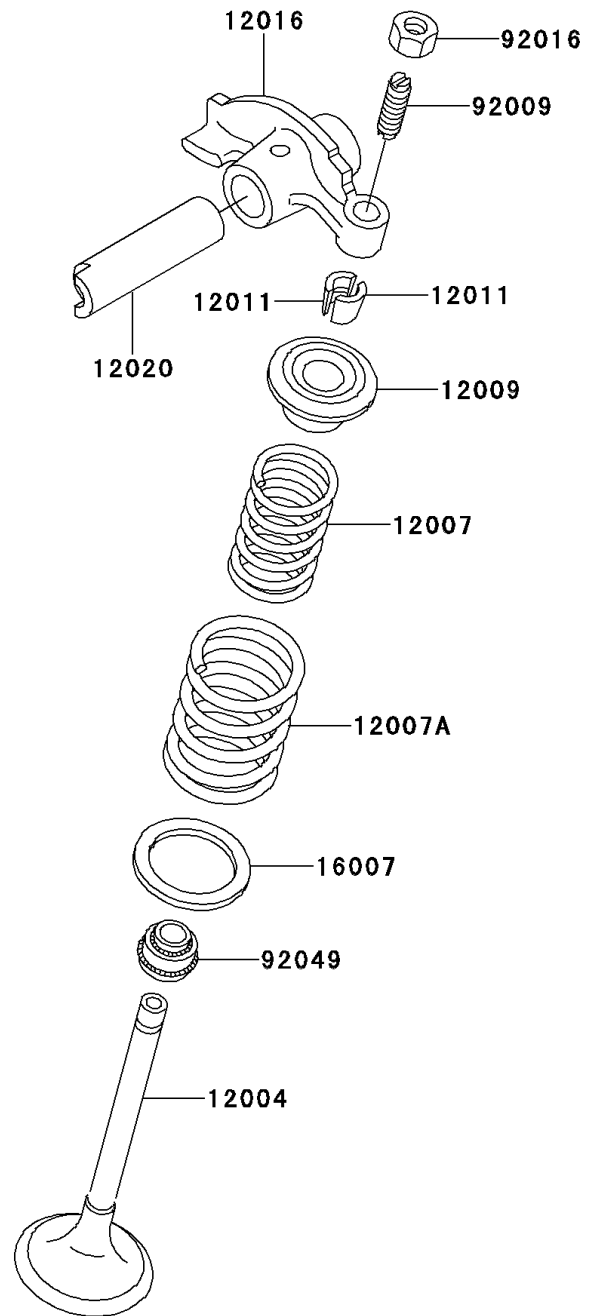

1994 Bayou 220

PARTS DIAGRAM

Valve(s)

E1210

1994 Bayou 220

PARTS LIST

Valve(s)

ITEM NAME

PART NUMBER

QUANTITY
