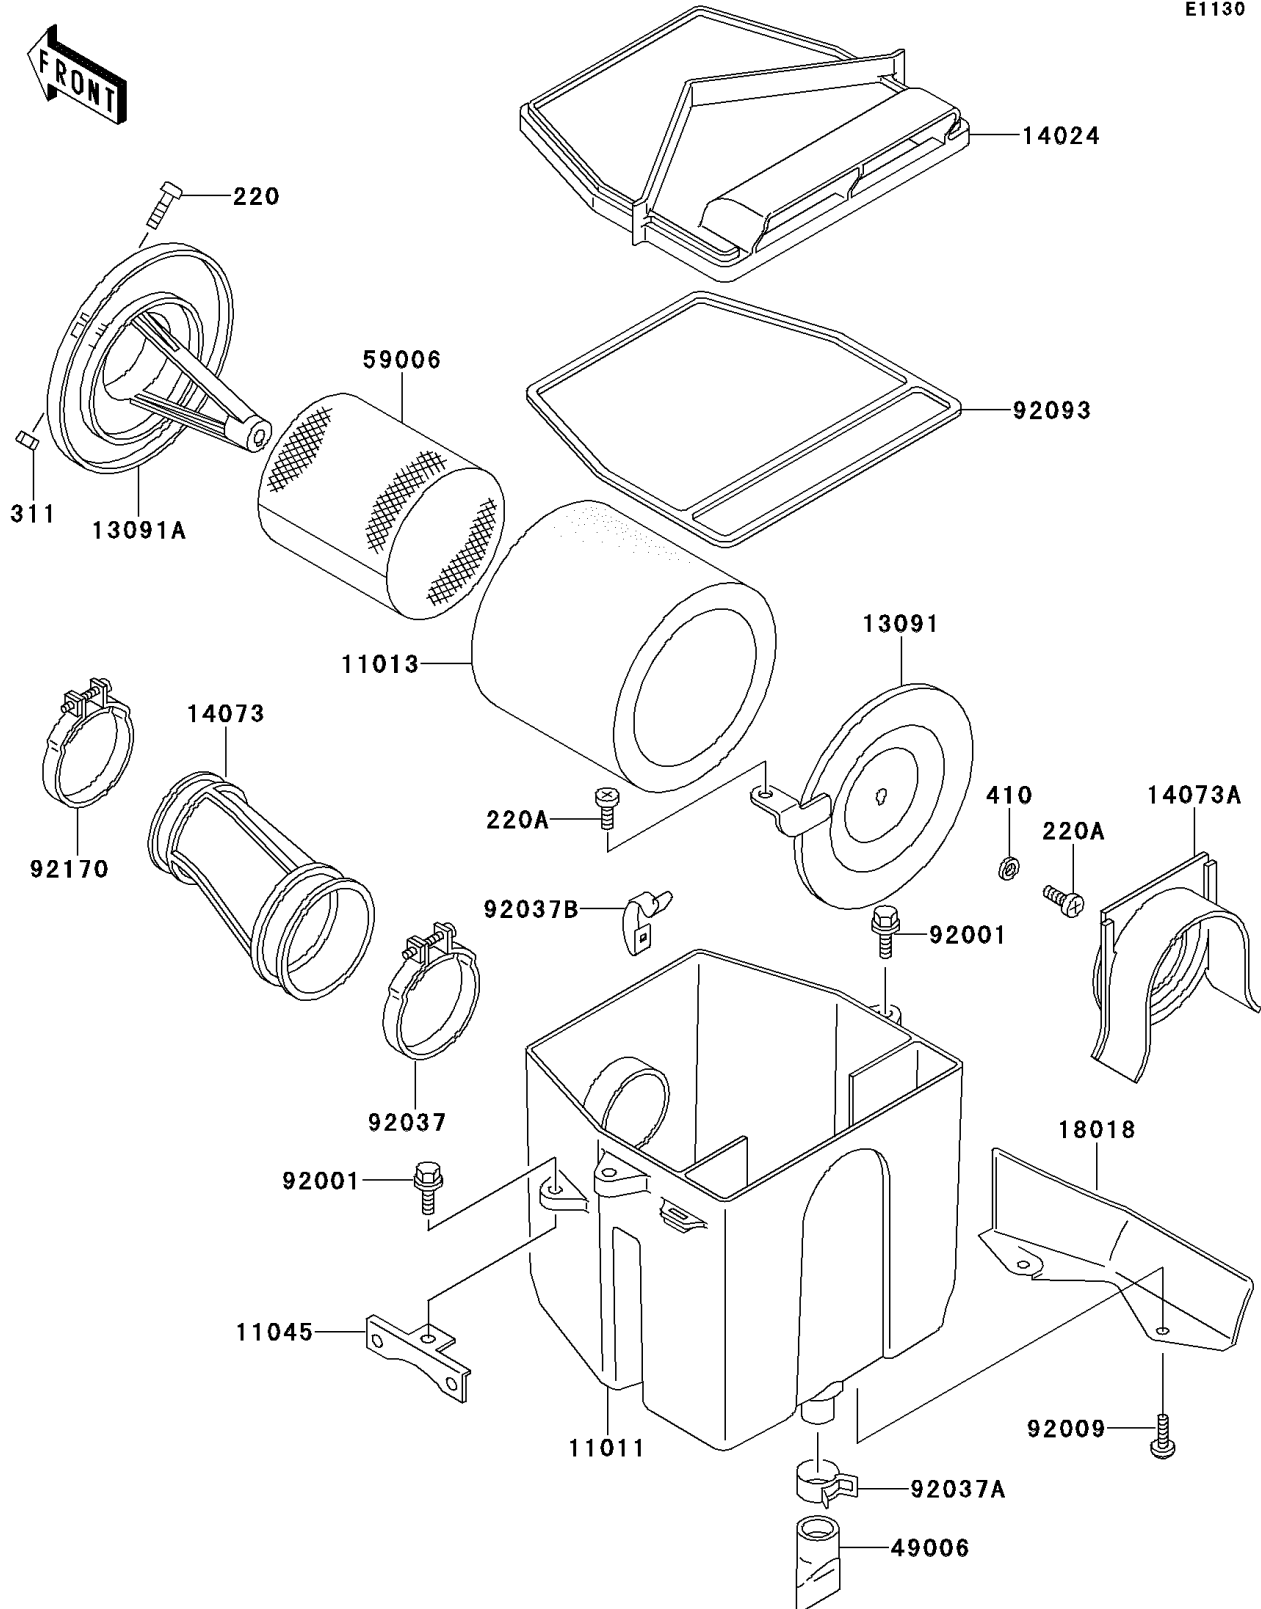

1994 Bayou 220

PARTS DIAGRAM

Air Cleaner

E1130

1994 Bayou 220

PARTS LIST

Air Cleaner

ITEM NAME

PART NUMBER

QUANTITY
