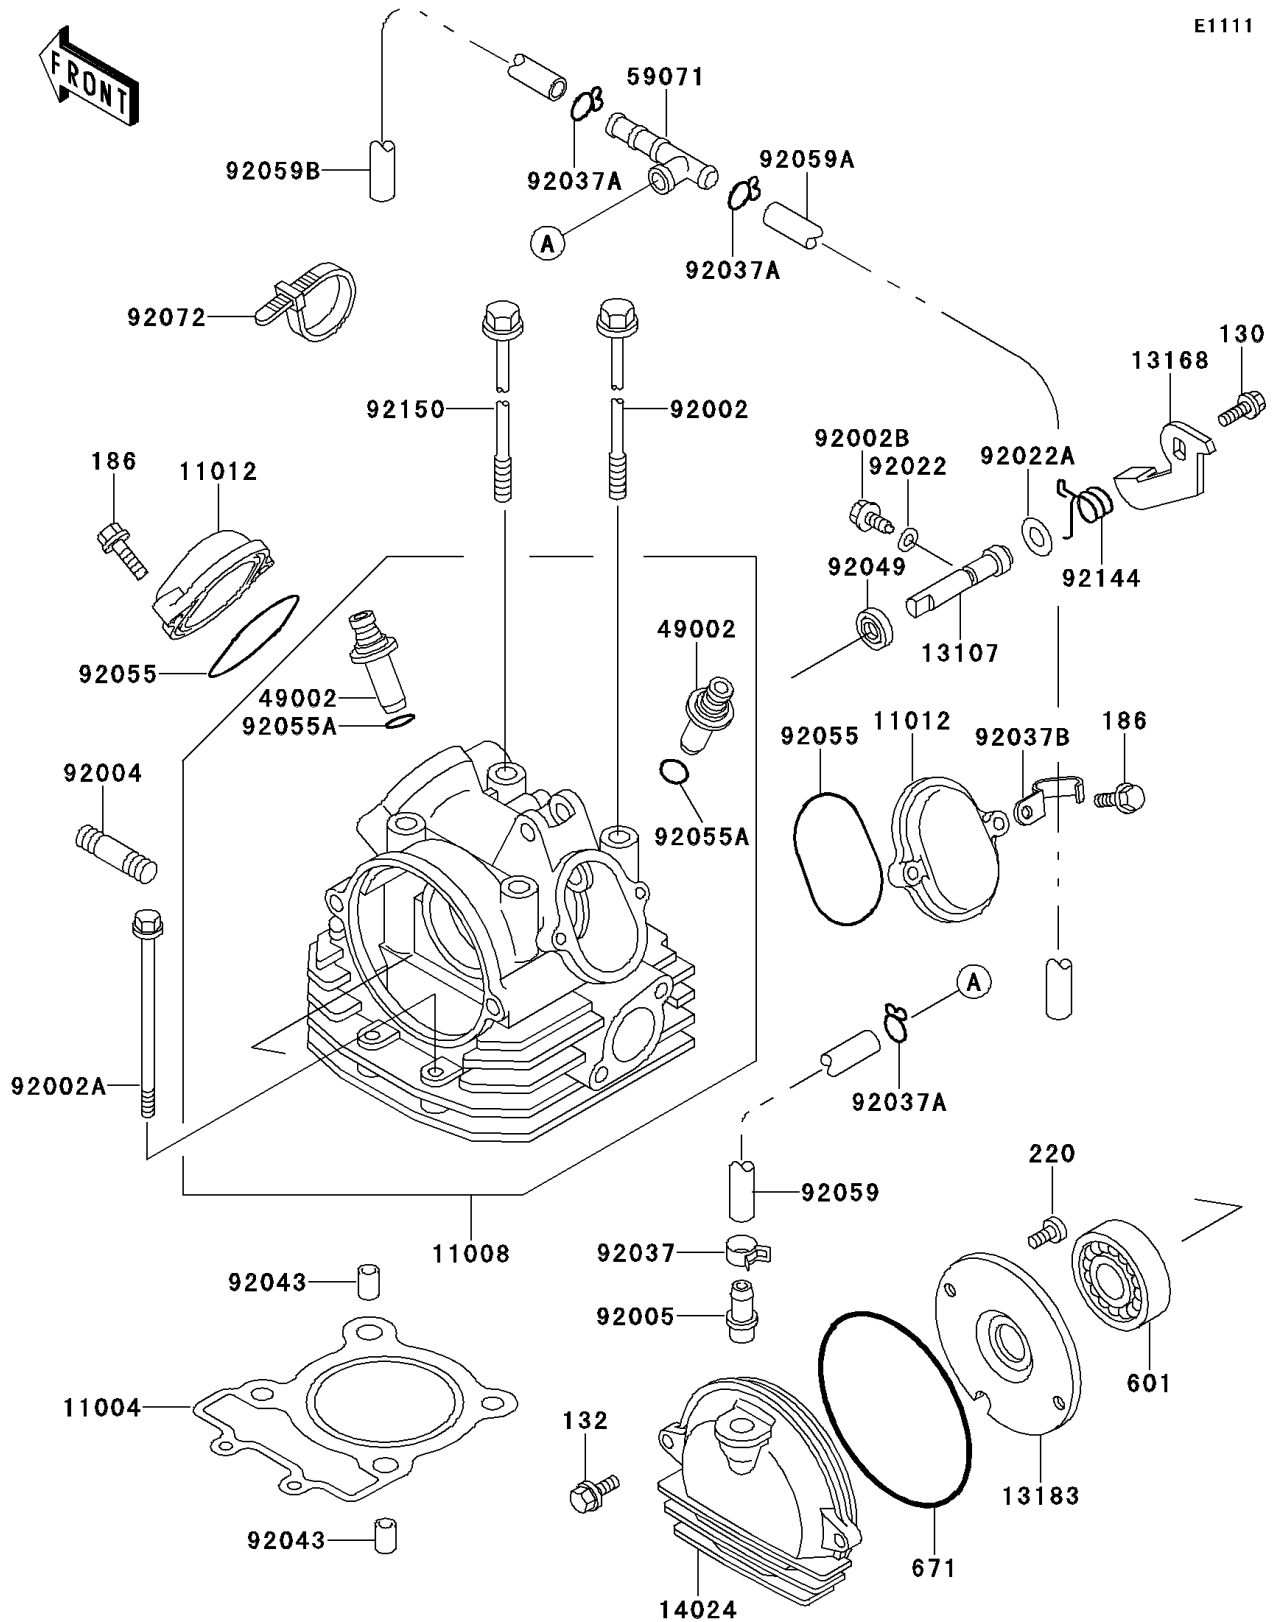

1994 Bayou 220

PARTS DIAGRAM

Cylinder Head

1994 Bayou 220

PARTS LIST

Cylinder Head

ITEM NAME

PART NUMBER

QUANTITY
