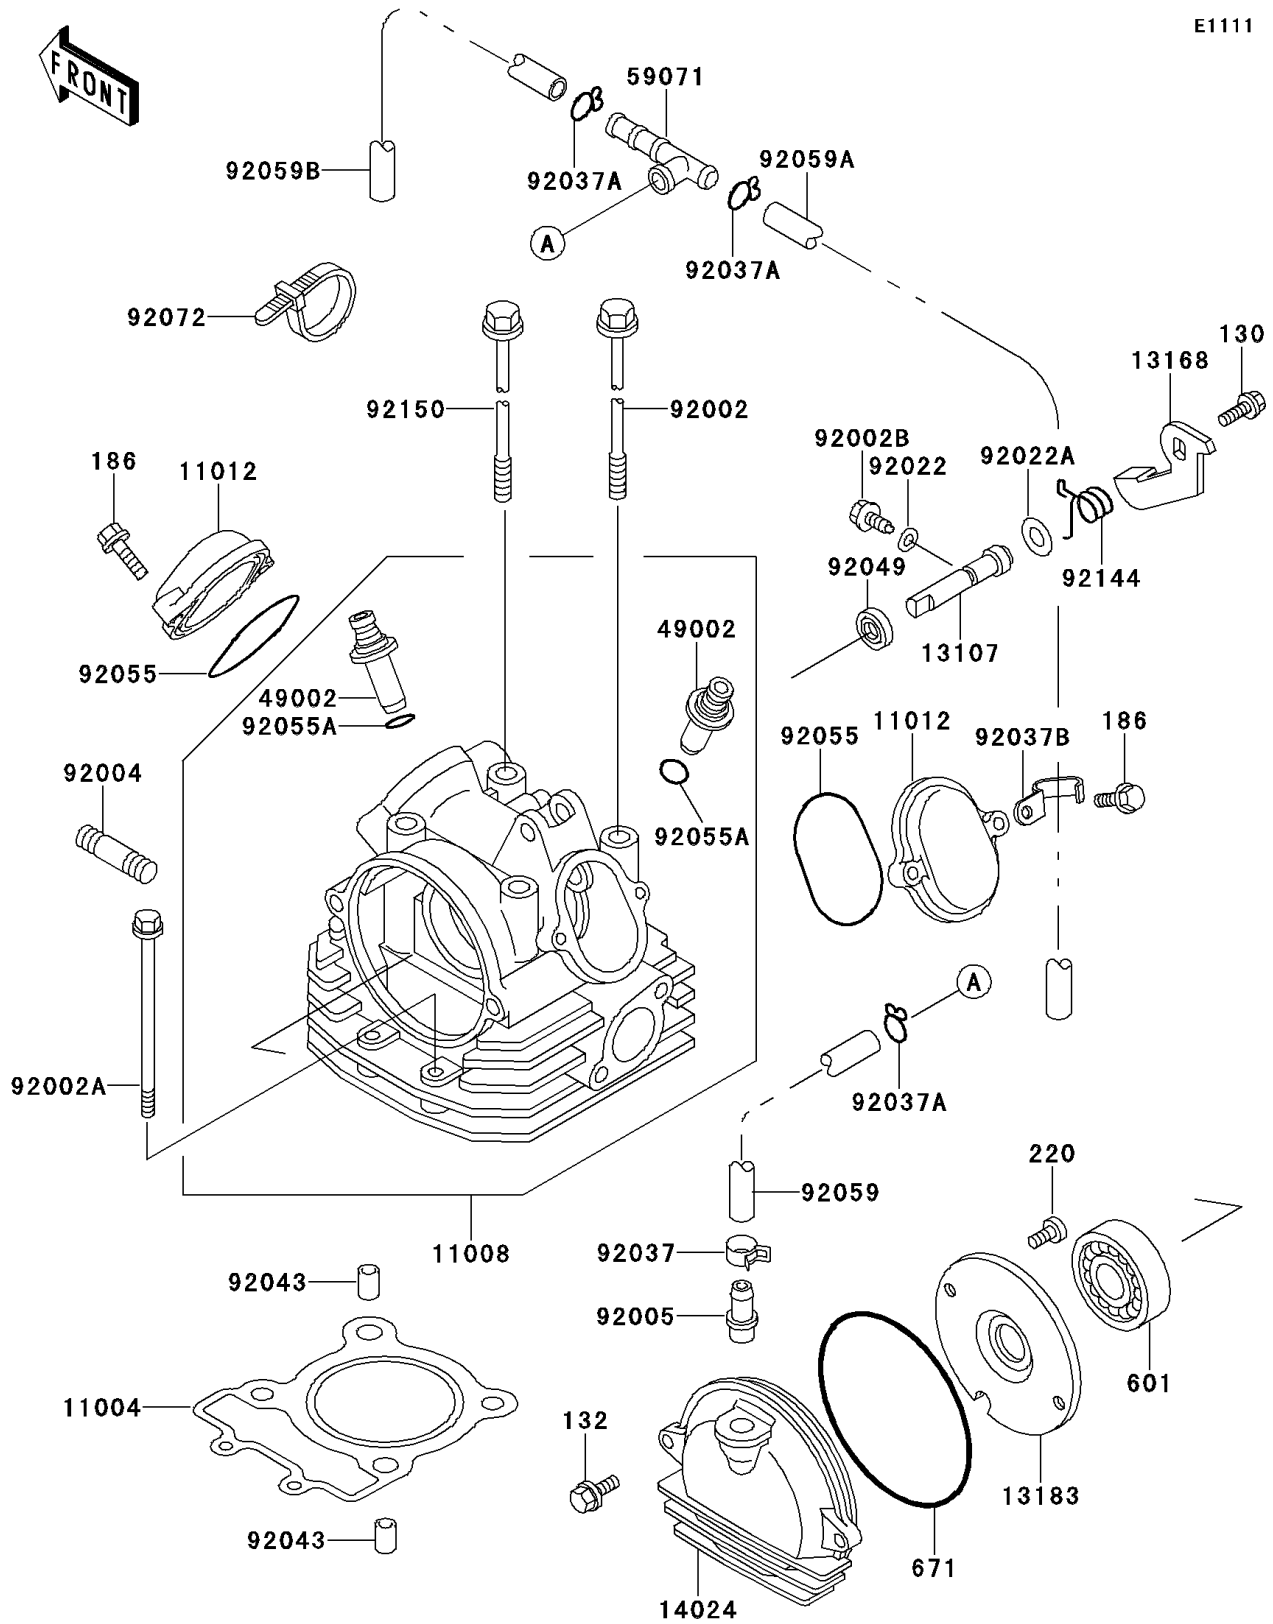

1993 Bayou 220

PARTS DIAGRAM

Cylinder Head

1993 Bayou 220

PARTS LIST

Cylinder Head

ITEM NAME

PART NUMBER

QUANTITY
