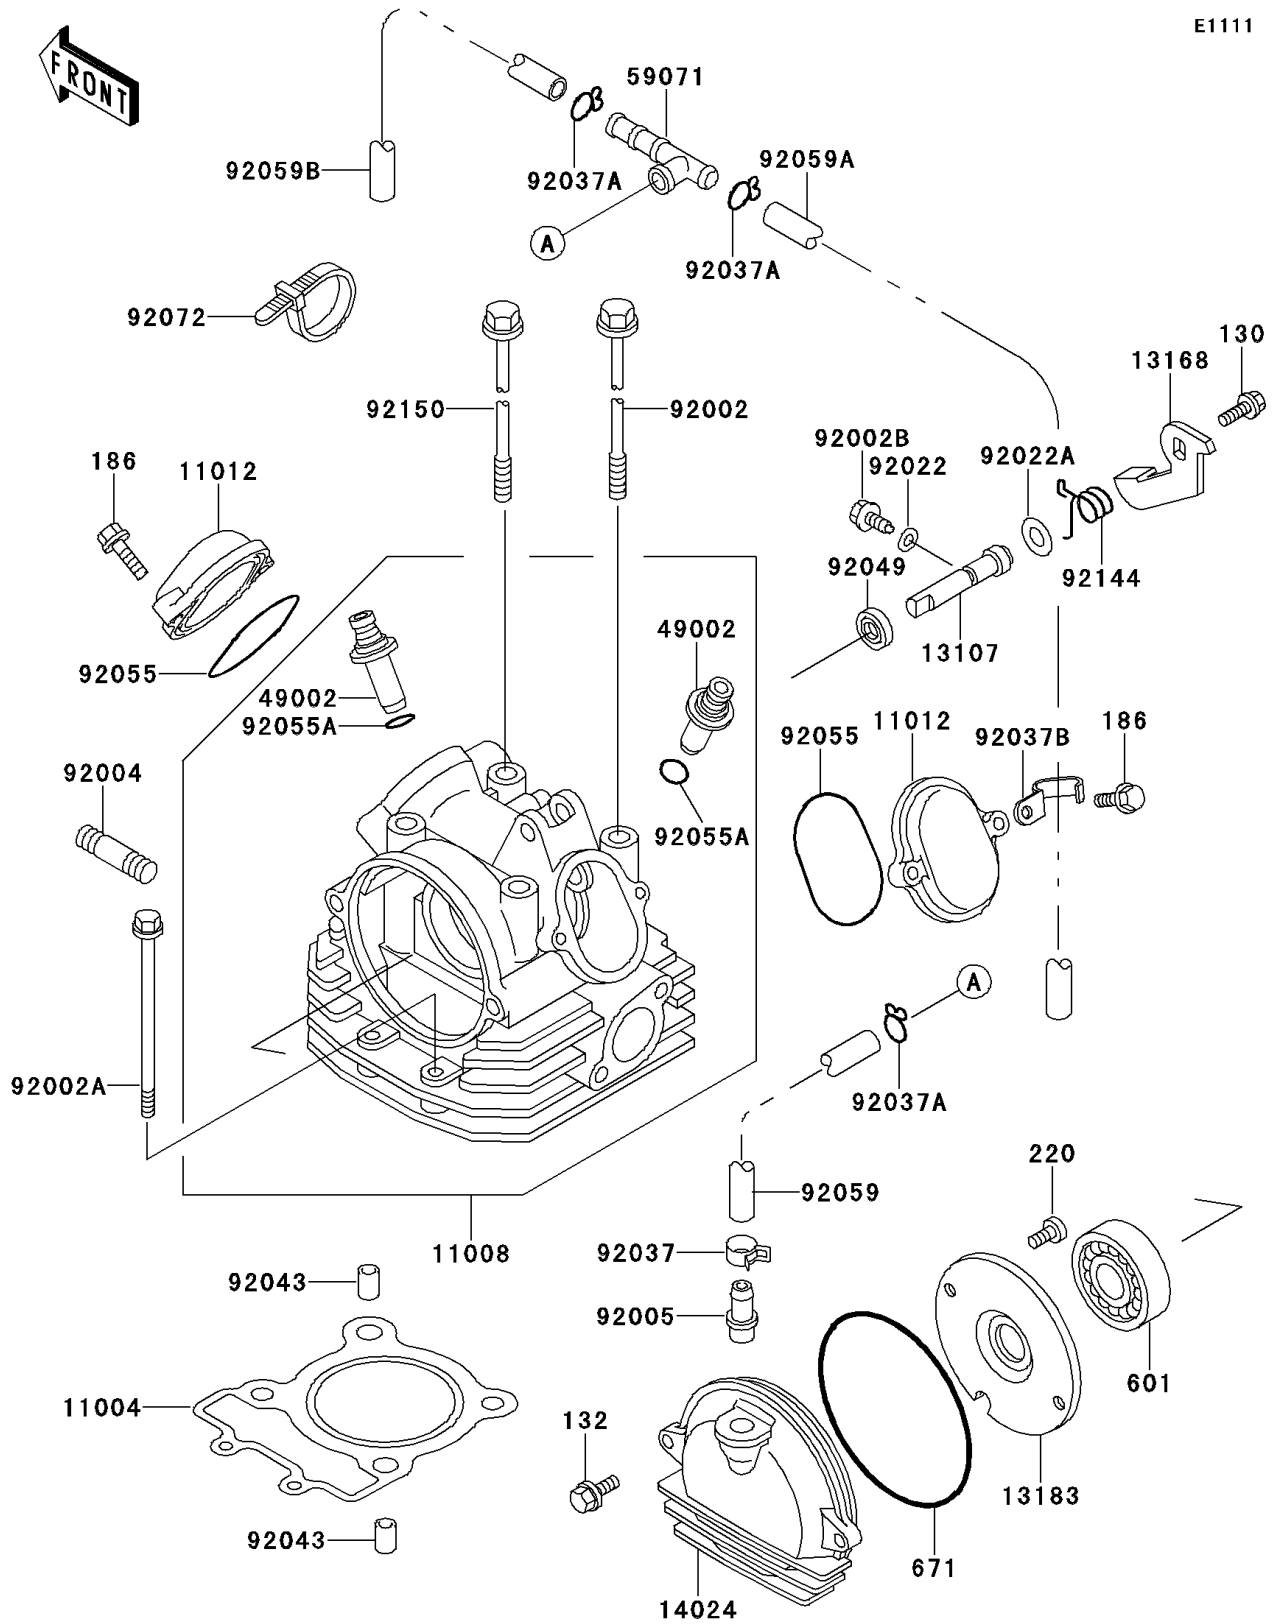

## PARTS DIAGRAM

### Cylinder Head

## PARTS LIST

### Cylinder Head

ITEM NAME	PART NUMBER	QUANTITY
TUBE,9X12X148 (Ref # 92059)	92059-1848	1
TUBE,9X12X600 (Ref # 92059A)	92059-1849	1
TUBE (Ref # 92059B)	92059-1900	1
BAND,L=149 (Ref # 92072)	92072-031	1
SPRING,DECOMPRESSOR (Ref # 92144)	92144-1154	1
BOLT (Ref # 92150)	92150-1107	1