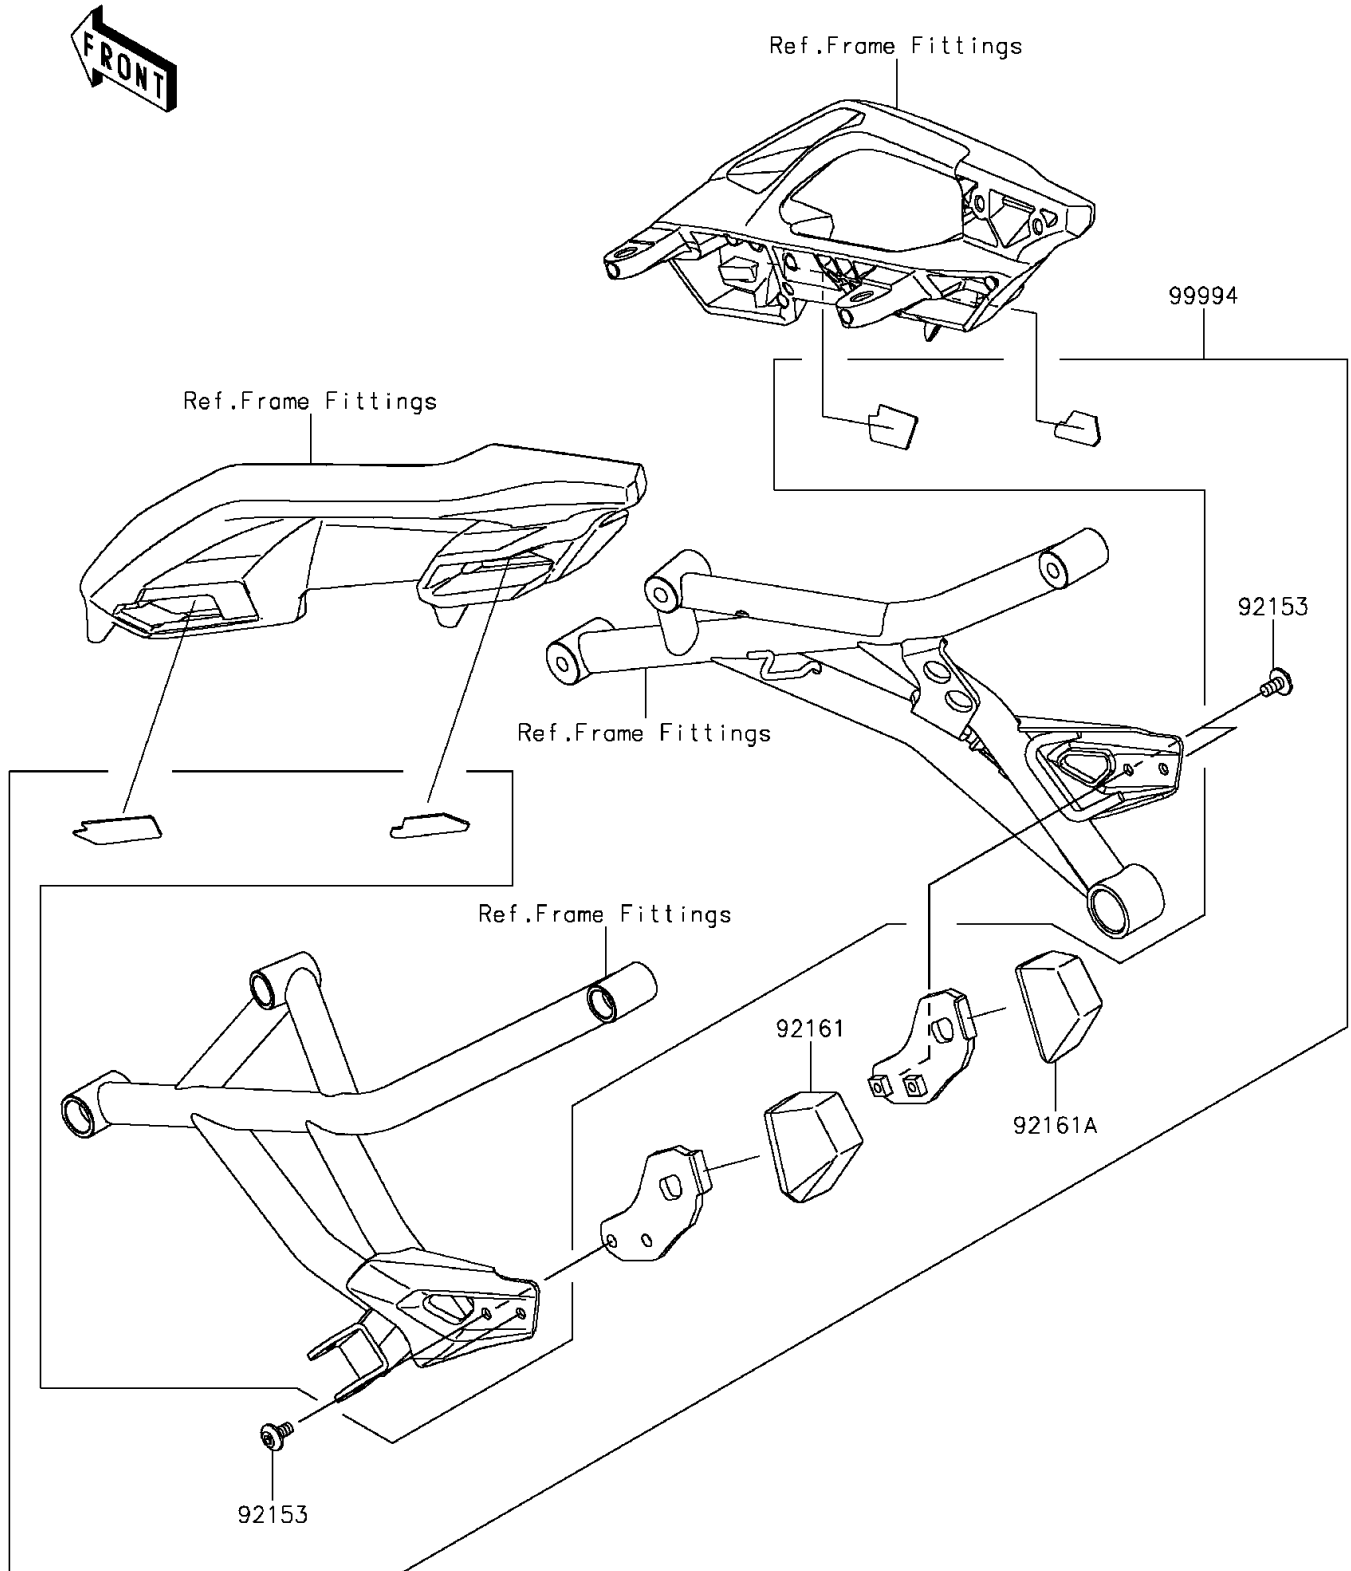

2015 VERSYS® 1000 LT Supplement

PARTS DIAGRAM

Bag Fitting Kit

F2910E

2015 VERSYS® 1000 LT Supplement

PARTS LIST

Bag Fitting Kit

ITEM NAME	PART NUMBER	QUANTITY
-----------	-------------	----------
