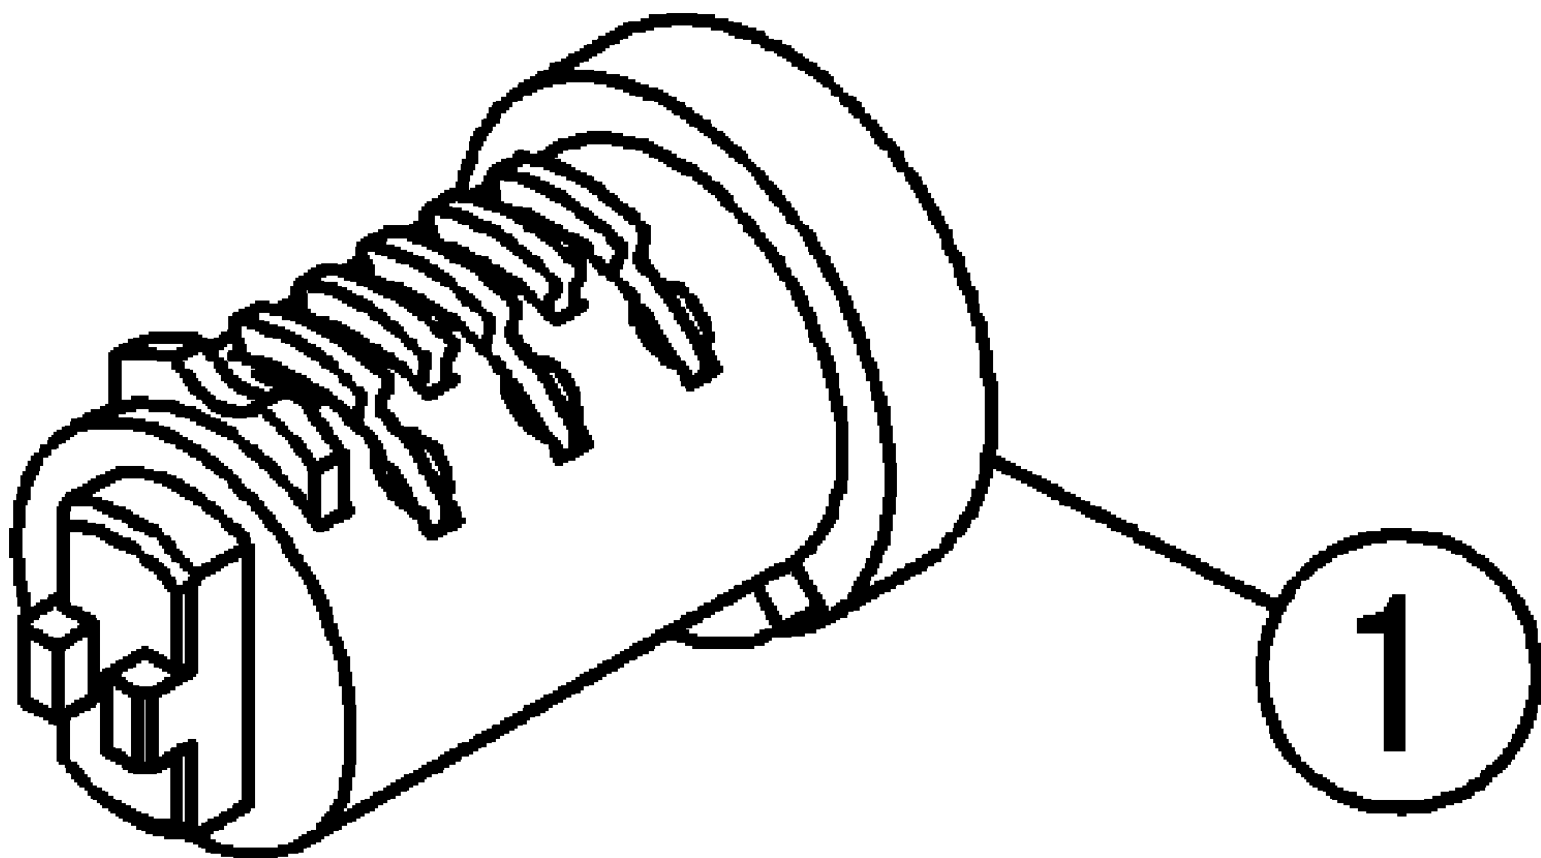

# 2015 VERSYS® 1000 LT Supplement

**Kawasaki**  
Let the Good Times Roll®

## PARTS DIAGRAM

Rotor Kit (Lock)