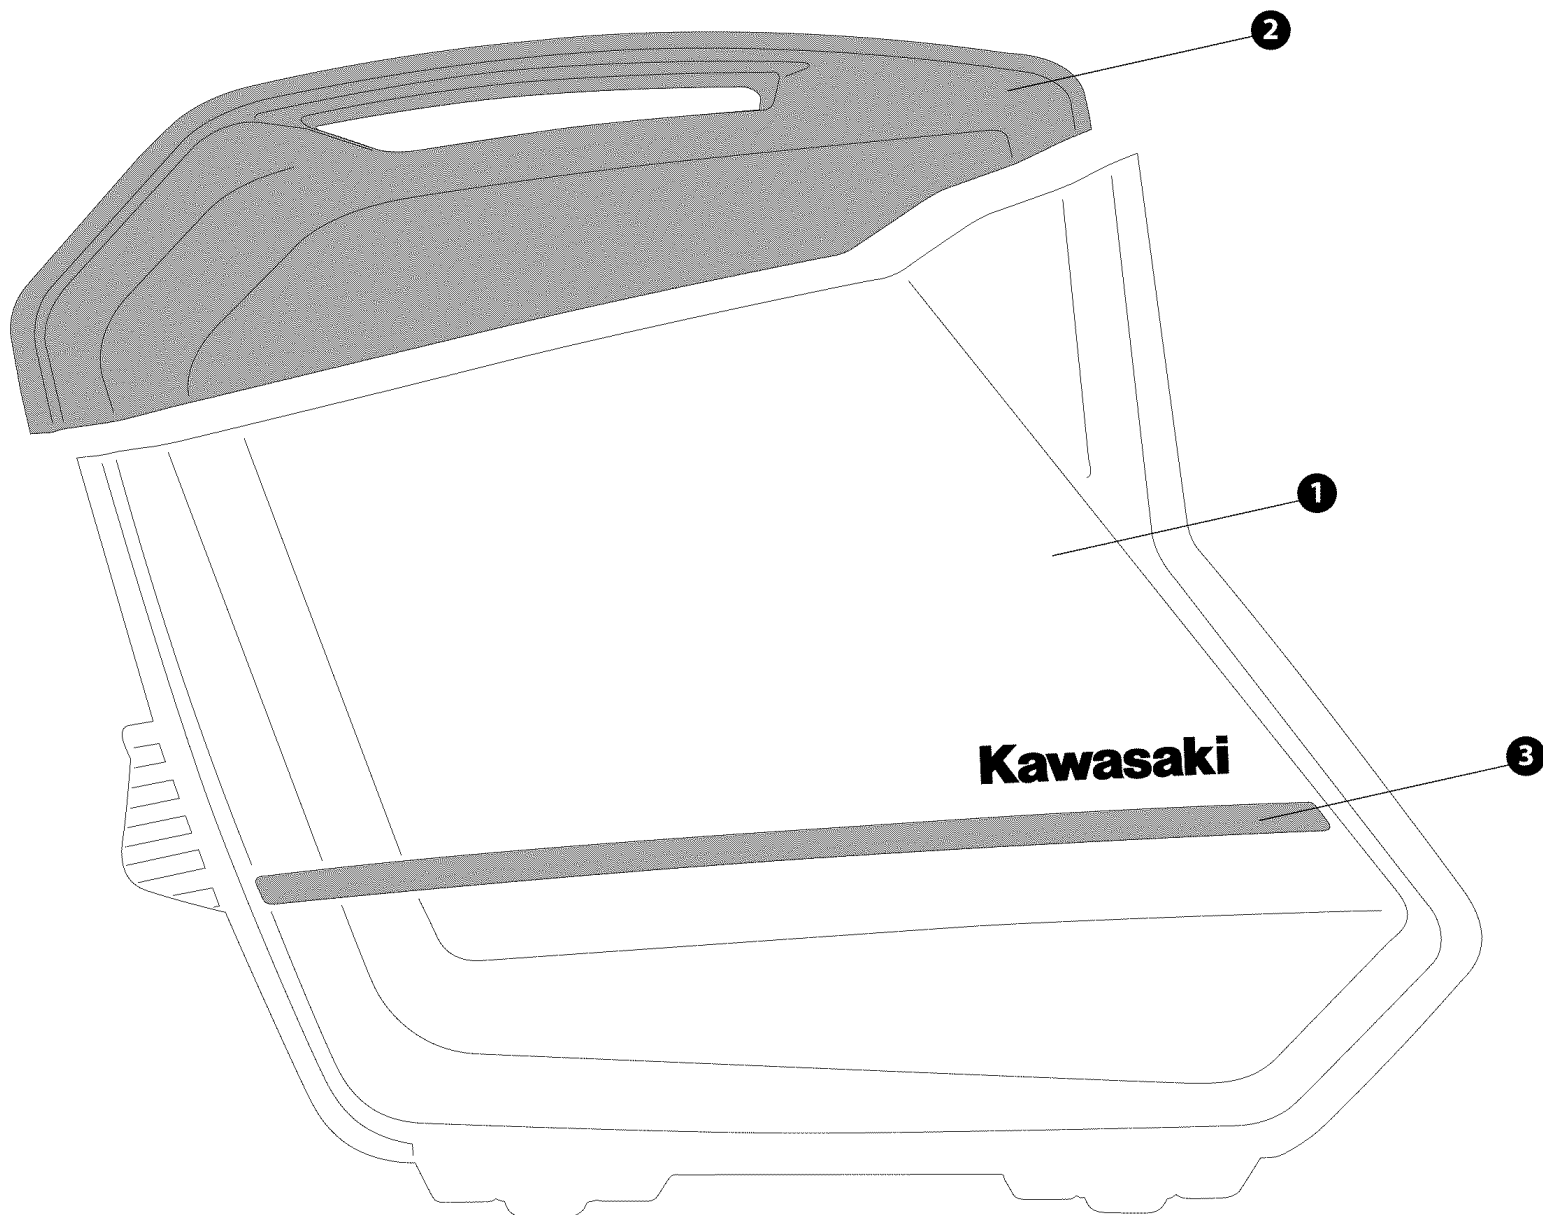

2015 VERSYS® 1000 LT Supplement

Kawasaki
Let the Good Times Roll®

PARTS DIAGRAM

Saddlebags/Color Panels/Color Trim

2015 VERSYS® 1000 LT Supplement

PARTS LIST

Saddlebags/Color Panels/Color Trim

ITEM NAME	PART NUMBER	QUANTITY
-----------	-------------	----------
