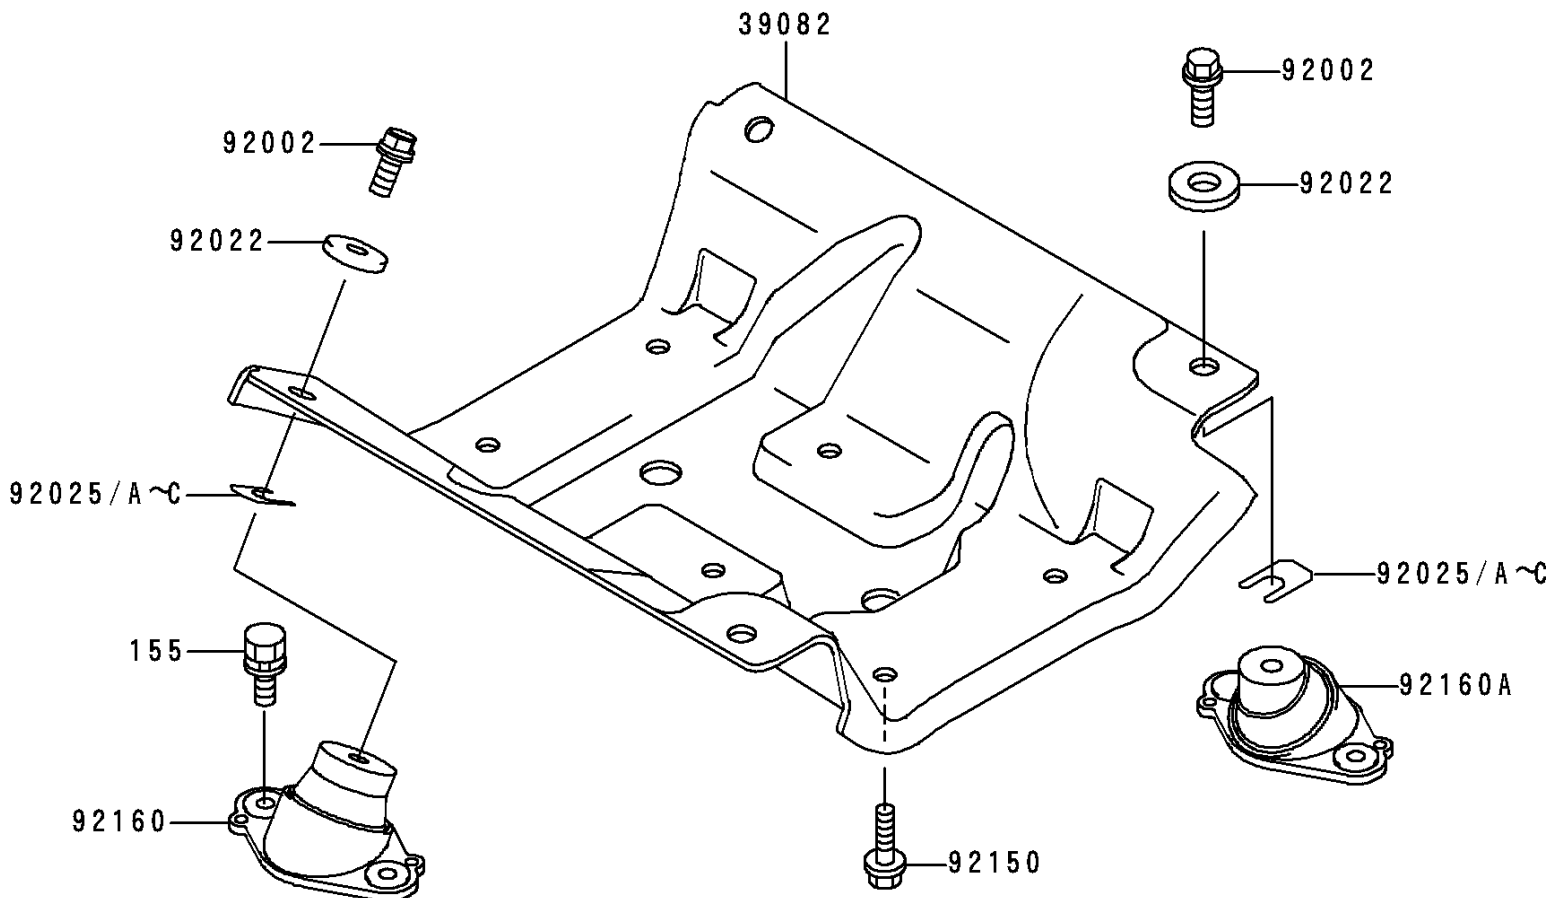

1997 900 STX

PARTS DIAGRAM

Engine Mount

F3144

1997 900 STX

PARTS LIST

Engine Mount

Kawasaki

Let the Good Times Roll®

ITEM NAME

PART NUMBER

QUANTITY
