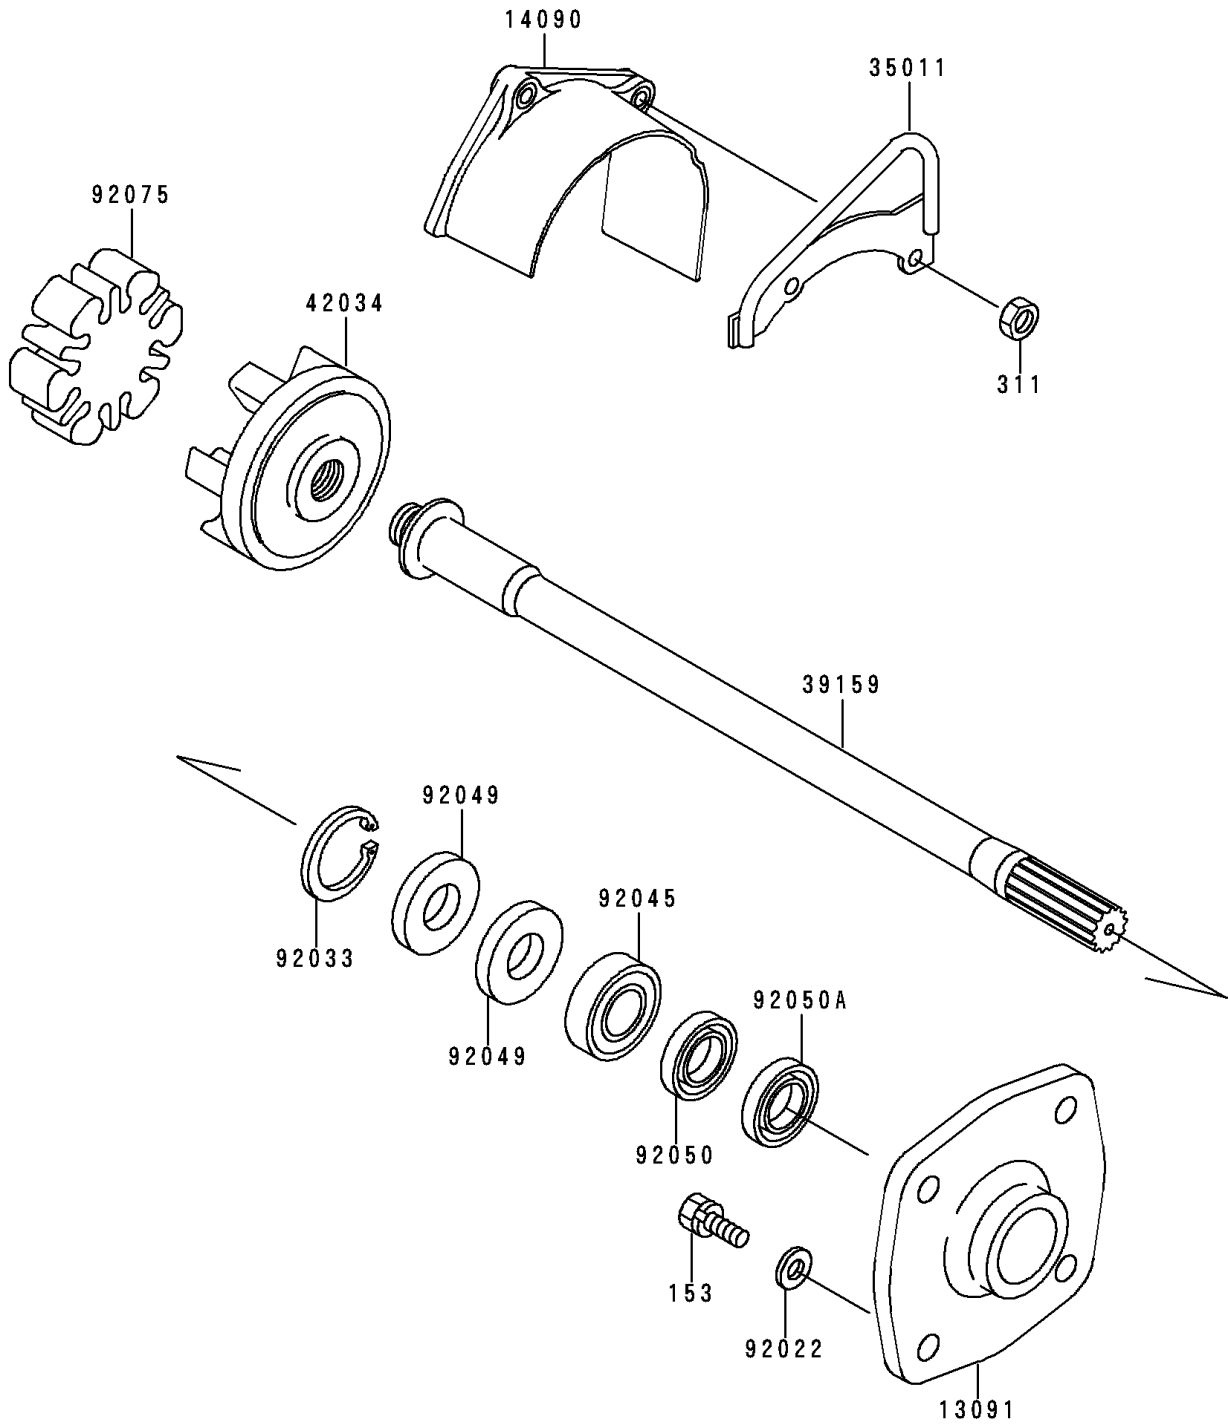

1997 900 STX

PARTS DIAGRAM

Drive Shaft

E3134

1997 900 STX

PARTS LIST

Drive Shaft

Kawasaki

Let the Good Times Roll®

ITEM NAME

PART NUMBER

QUANTITY
