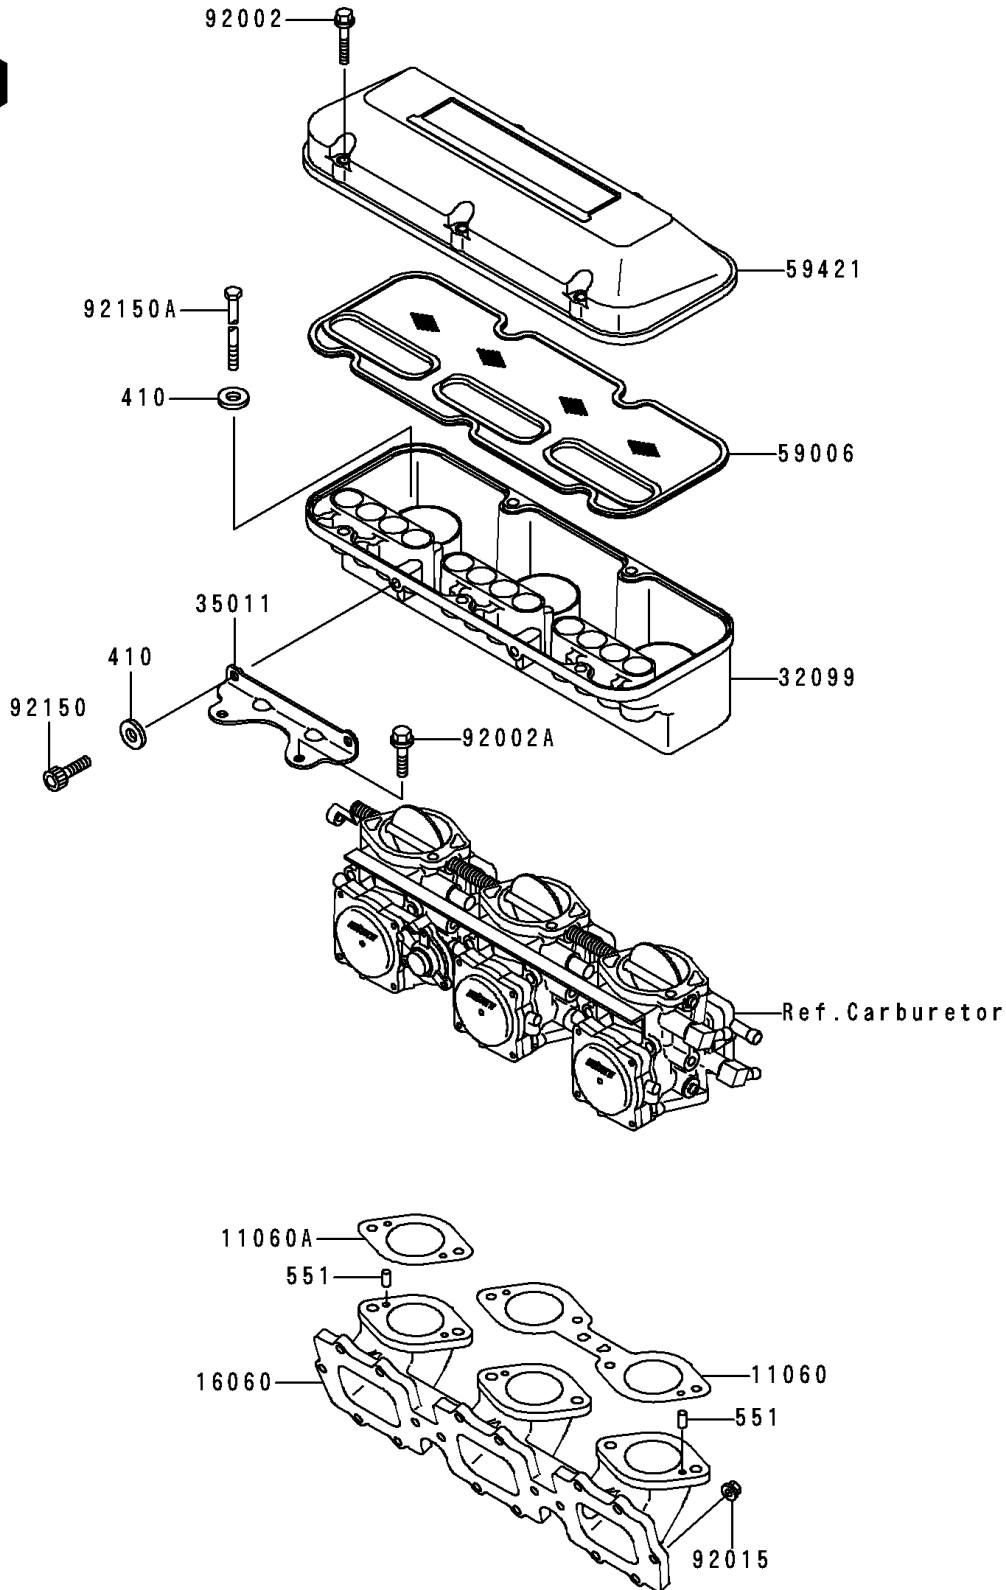

1997 900 STX

PARTS DIAGRAM

Flame Arrester

E1614

1997 900 STX

PARTS LIST

Flame Arrester

Kawasaki

Let the Good Times Roll®

ITEM NAME

PART NUMBER

QUANTITY
